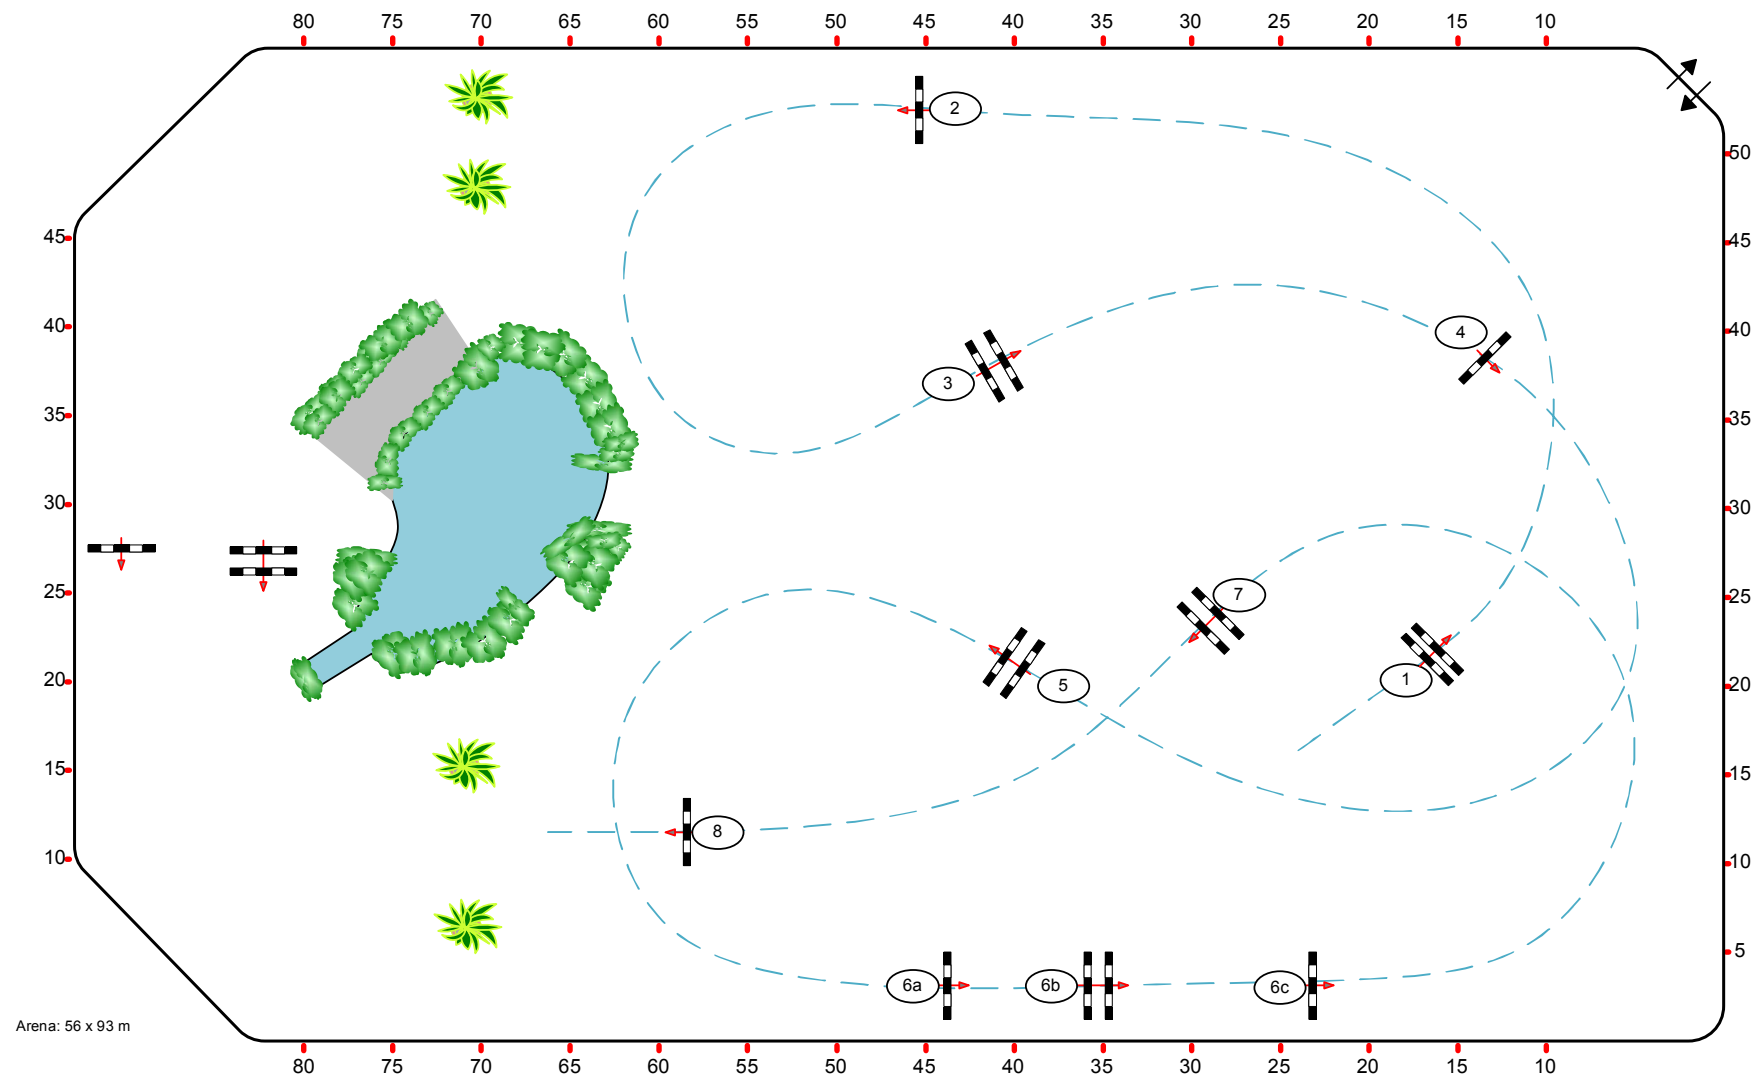

# CSI\*\*\*\*\* GENEVE 2015

Class No. 15    Prix de la FECH / tournante 4 chevaux CH 7 ans    Competition against the clock    Saturday, December 12, 2015    Start: 15:00

Table: A  
National RG:  
FEI RG / Art. 238.2.1  
Height: 1,30 m

Speed: 350 m/min  
Length: 390 m  
Time allowed: 67 sec  
Time limit: 134 sec

Obstacles: 8  
Efforts: 10  
Penalty sec:  
Closed combination:

Length: 0 m  
Time allowed: 0 sec  
Time limit: 0 sec

Course Designers: Gérard Lachat SUI  
Luc Musette BEL

Arena: 56 x 93 m