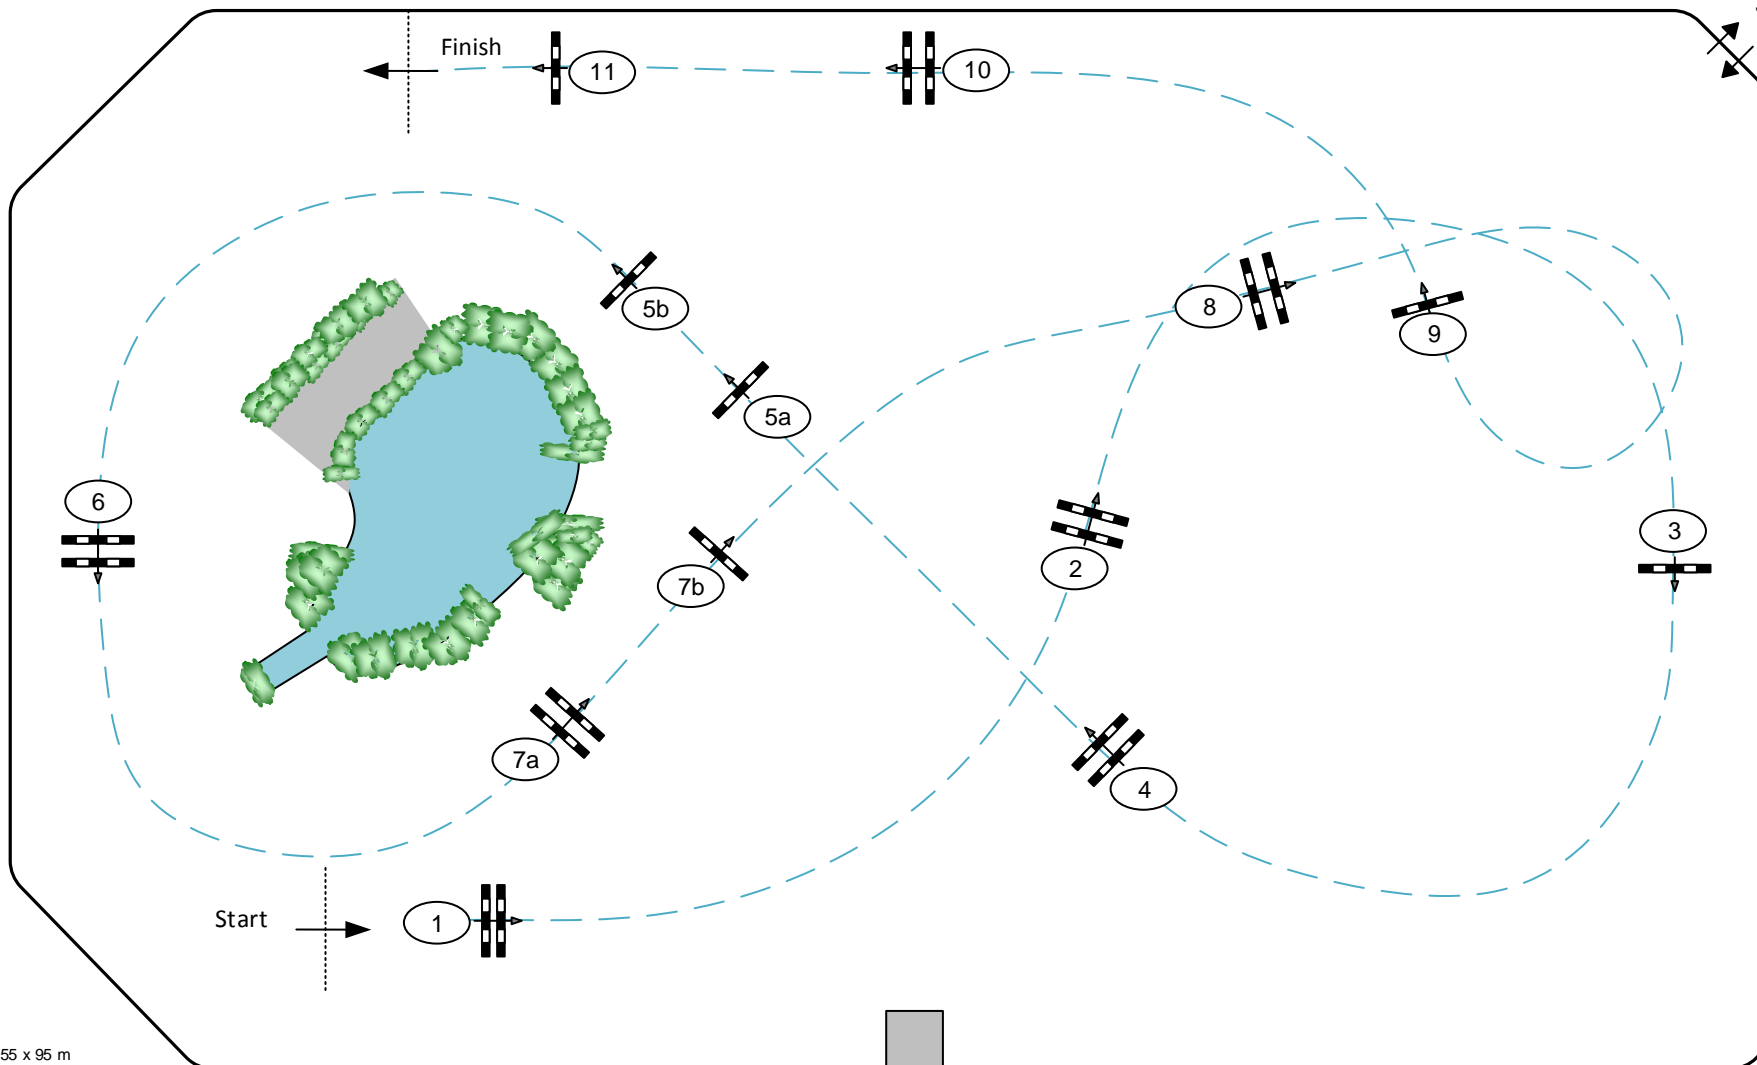

CSI***** GENEVE 2018

Class No. 06

Prix Crédit Suisse Jockey Club

National Competition against the clock

vendredi 7 décembre 2018

Start: 8:30

Table: A
National RG: R/N 125
FEI RG / Art.
Height: 1,25 m

Speed: 350 m/min
Length: 400 m
Time allowed: 69 sec
Time limit: 138 sec

Obstacles: 11
Efforts: 13
Penalty sec:
Closed combination:

Course Designer: Gérard Lachat (SUI)
Louis Korickx (NED)

Assistant: Marco Cortinovis (ITA)
Michel Pollien (SUI)
Luc Henry (SUI)
Jürg Notz (SUI)

Arena: 55 x 95 m