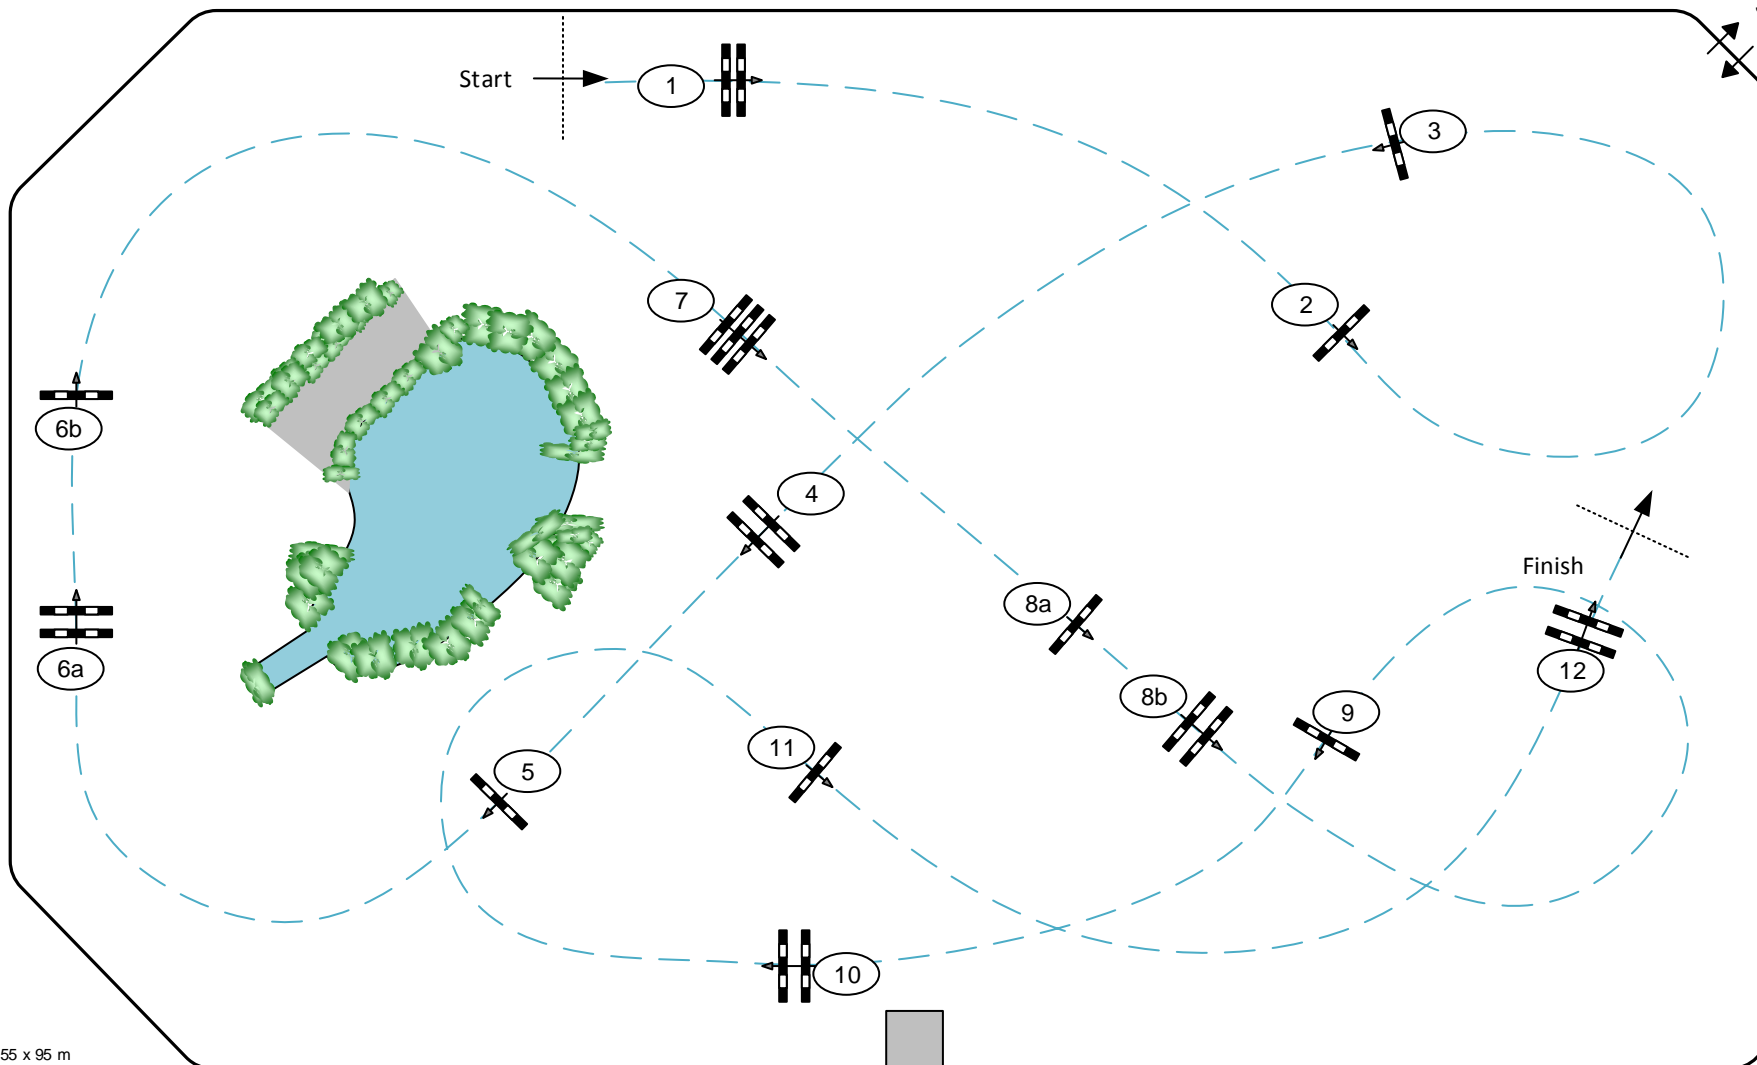

Class No. 11

Prix Crédit Suisse Jockey Club

National Competition against the clock

samedi 8 décembre 2018

Start: 7:45

Table: A
National RG: R/N 135
FEI RG / Art.
Height: 1,35 m

Speed: 350 m/min
Length: 400 m
Time allowed: 69 sec
Time limit: 138 sec

Obstacles: 12
Efforts: 14
Penalty sec:
Closed combination:

Course Designer: Gérard Lachat (SUI)
Louis Konickx (NED)

Assistant: Marco Cortinovis (ITA)
Michel Pollien (SUI)
Luc Henry (SUI)
Jürg Notz (SUI)

Arena: 55 x 95 m