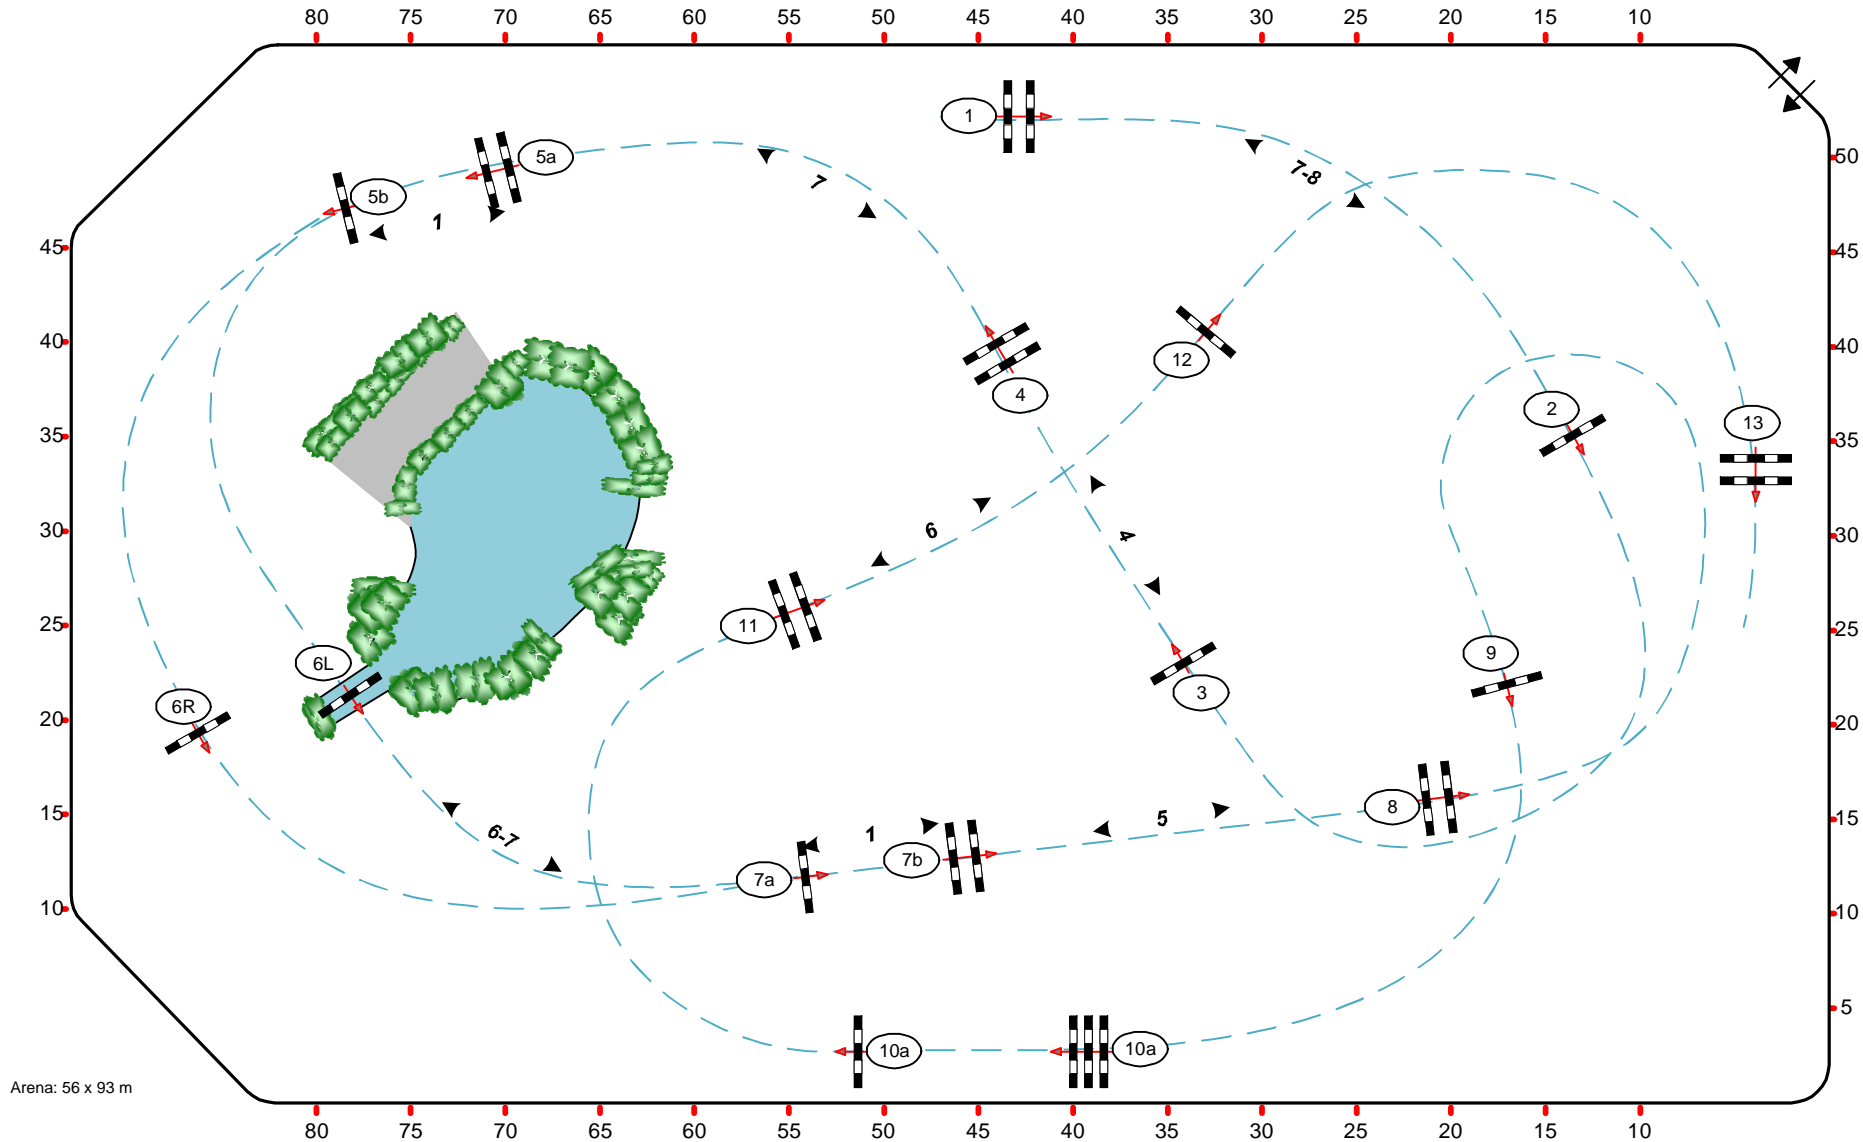

# CSI\*\*\*\*\* GENEVE 2015

Class No. 15

CREDIT SUISSE GENEVA CLASSIC

Competition against the clock

samedi 12 décembre 2015

Start: 20:00

Table: A  
National RG:  
FEI RG / Art. 238.2.1  
Height: 1,50 m

Speed: 375 m/min  
Length: 220 m  
Time allowed: 36 sec  
Time limit: 72 sec

Obstacles: 13  
Efforts: 16  
Penalty sec:  
Closed combination:

2nd Phase:  
Length: 0 m  
Time allowed: 0 sec  
Time limit: 0 sec

Course Designers: Gérard Lachat SUI  
Luc Musette BEL

Arena: 56 x 93 m