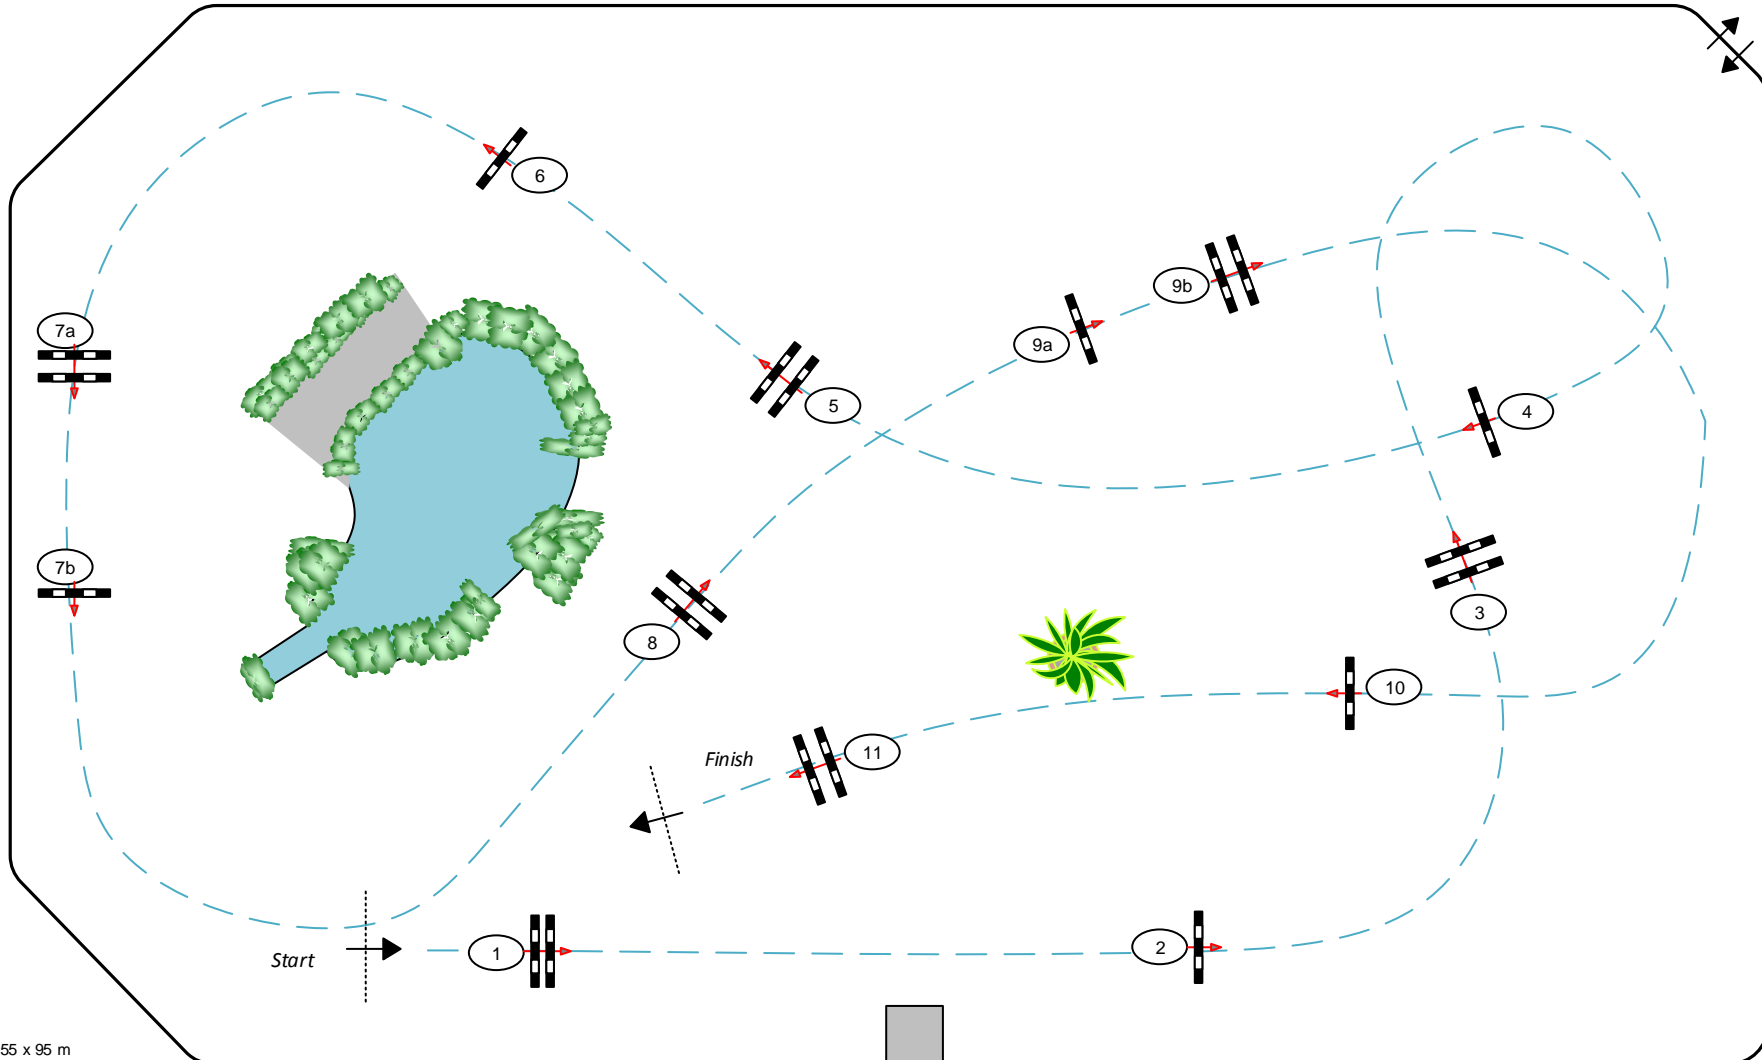

Class No. 02

Prix CREDIT SUISSE Jockey Club

Competition against the clock

jeudi 7 décembre 2017

Start: 10:30

Table: A
 National RG:
 FEI RG / Art. 238.2.1
 Height: 1,35 m

Speed: 350 m/min
 Length: 400 m
 Time allowed: 69 sec
 Time limit: 138 sec

Obstacles: 11
 Efforts: 13
 Penalty sec:
 Closed combination:

Course Designer: Gérard Lachat (SUI)
 Louis Konickx (NED)
 Assistant: Marco Cortinovis (ITA)
 Cédric Longis (FRA)

Arena: 55 x 95 m