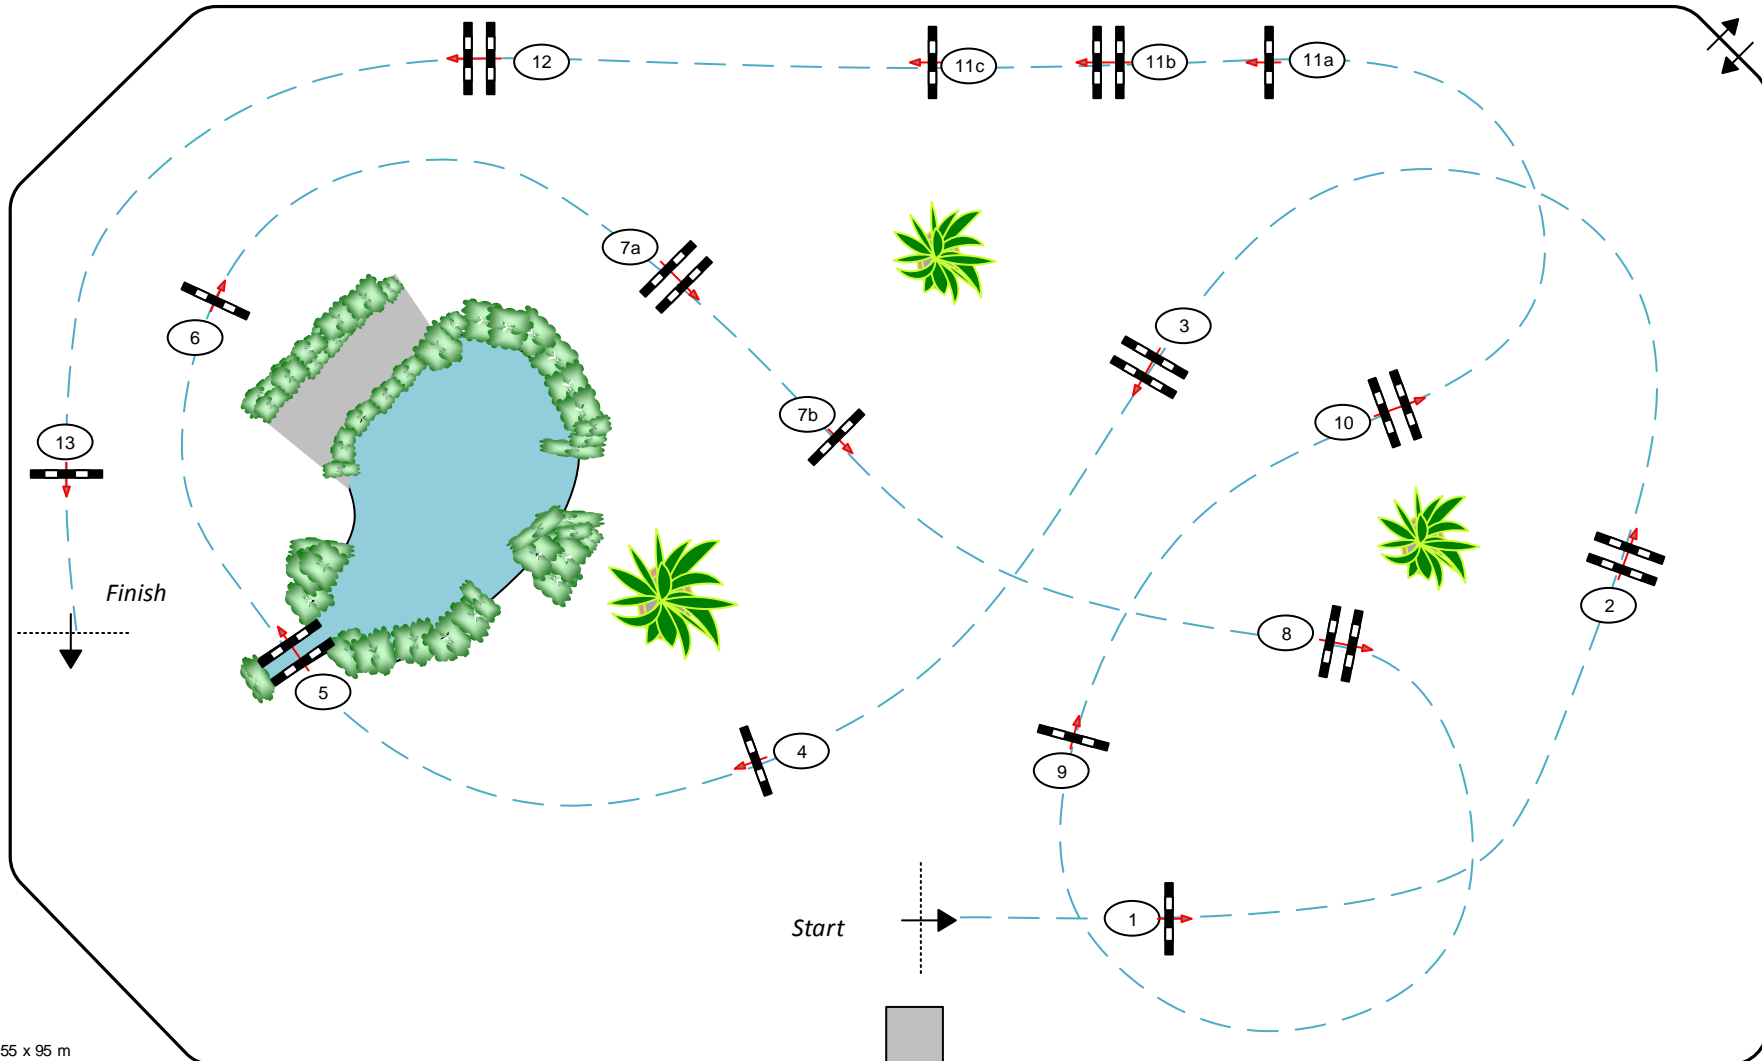

Class No. 05

Crédit Suisse Geneva Classic

Competition against the clock

jeudi 7 décembre 2017

Start: 19:00

Table: A
National RG:
FEI RG / Art. 238.2.1
Height: 1,55 m

Speed: 375 m/min
Length: 435 m
Time allowed: 70 sec
Time limit: 140 sec

Obstacles: 13
Efforts: 16
Penalty sec:
Closed combination:

1st Jump-off:
Length: 0 m
Time allowed: 0 sec
Time limit: 0 sec

Course Designer: Gérard Lachat (SUI)
Louis Korickx (NED)
Assistant: Marco Cortinovis (ITA)
Cédric Longis (FRA)

Arena: 55 x 95 m