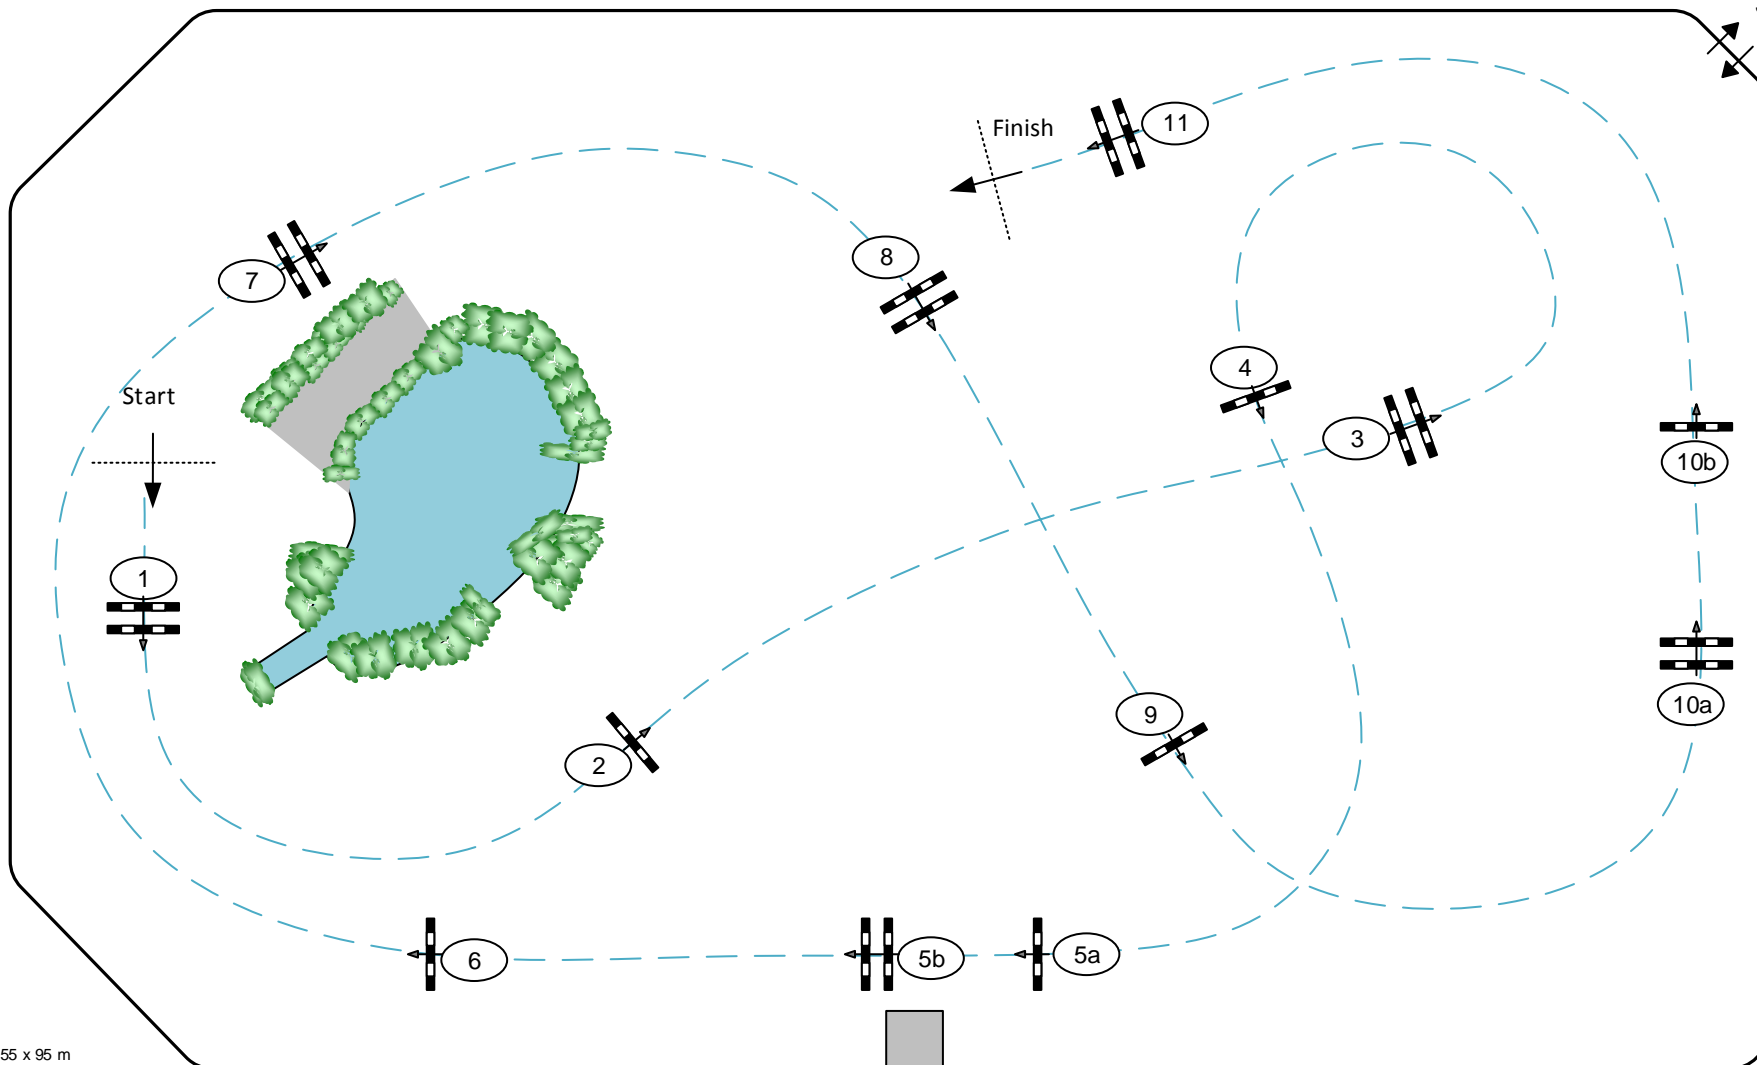

CSI***** GENEVE 2018

Class No. 01

Prix Crédit Suisse Jockey Club

National Competition against the clock

jeudi 6 décembre 2018

Start: 7:30

Table: A
National RG: R/N 115
FEI RG / Art.
Height: 1,15 m

Speed: 350 m/min
Length: 420 m
Time allowed: 72 sec
Time limit: 144 sec

Obstacles: 11
Efforts: 13
Penalty sec:
Closed combination: .....

Course Designer: Gérard Lachat (SUI)
Louis Konickx (NED)

Assistant: Marco Cortinovis (ITA)
Michel Pollien (SUI)
Luc Henry (SUI)
Jürg Notz (SUI)

Arena: 55 x 95 m