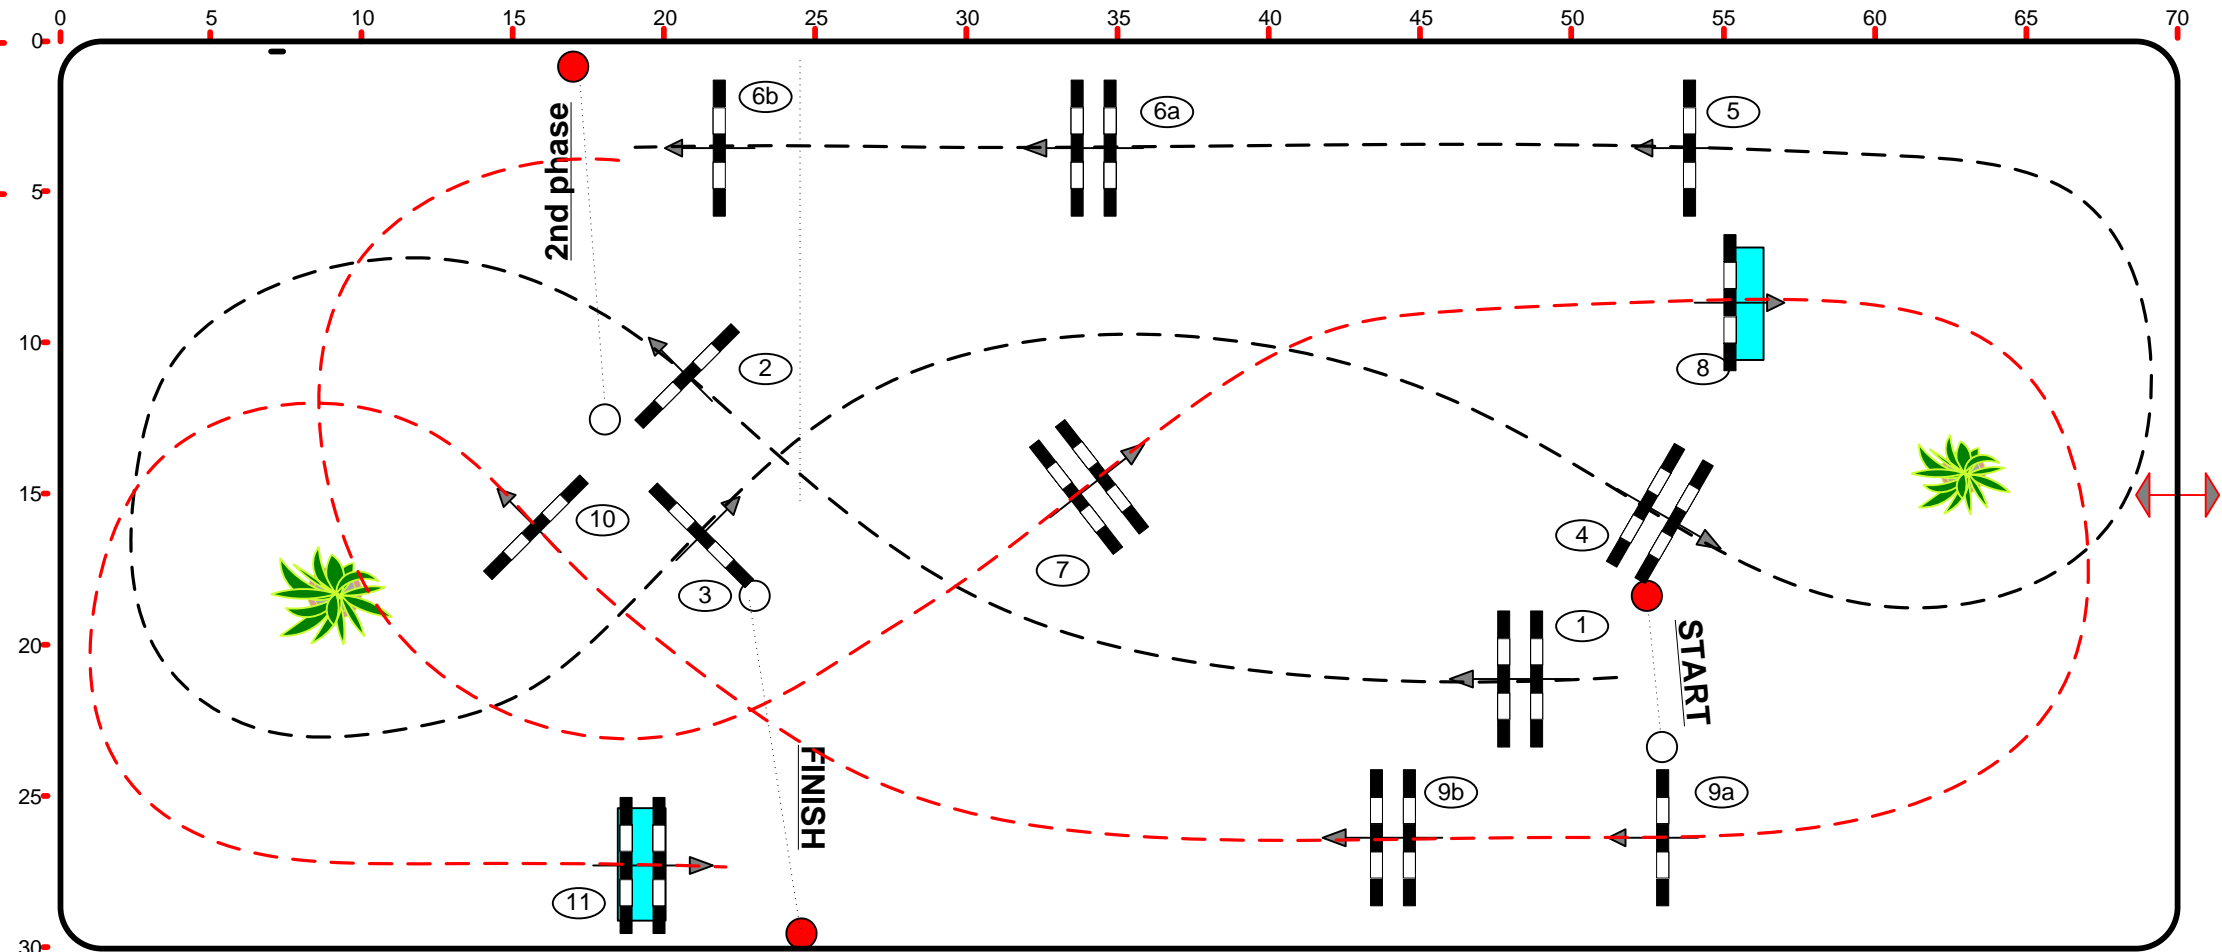

Obstacles: 6

2nd phase : 7,8,9a,9b,10,11

Length: 200 m

Efforts: 7

Length: 190 m

FEI RG / Art. 274.2.5

Time allowed: 35 sec

Time allowed: 33 sec

Height: 1,40 m

Time limit: 70 sec

Time limit: 66 sec

JURY

70 x 30 m