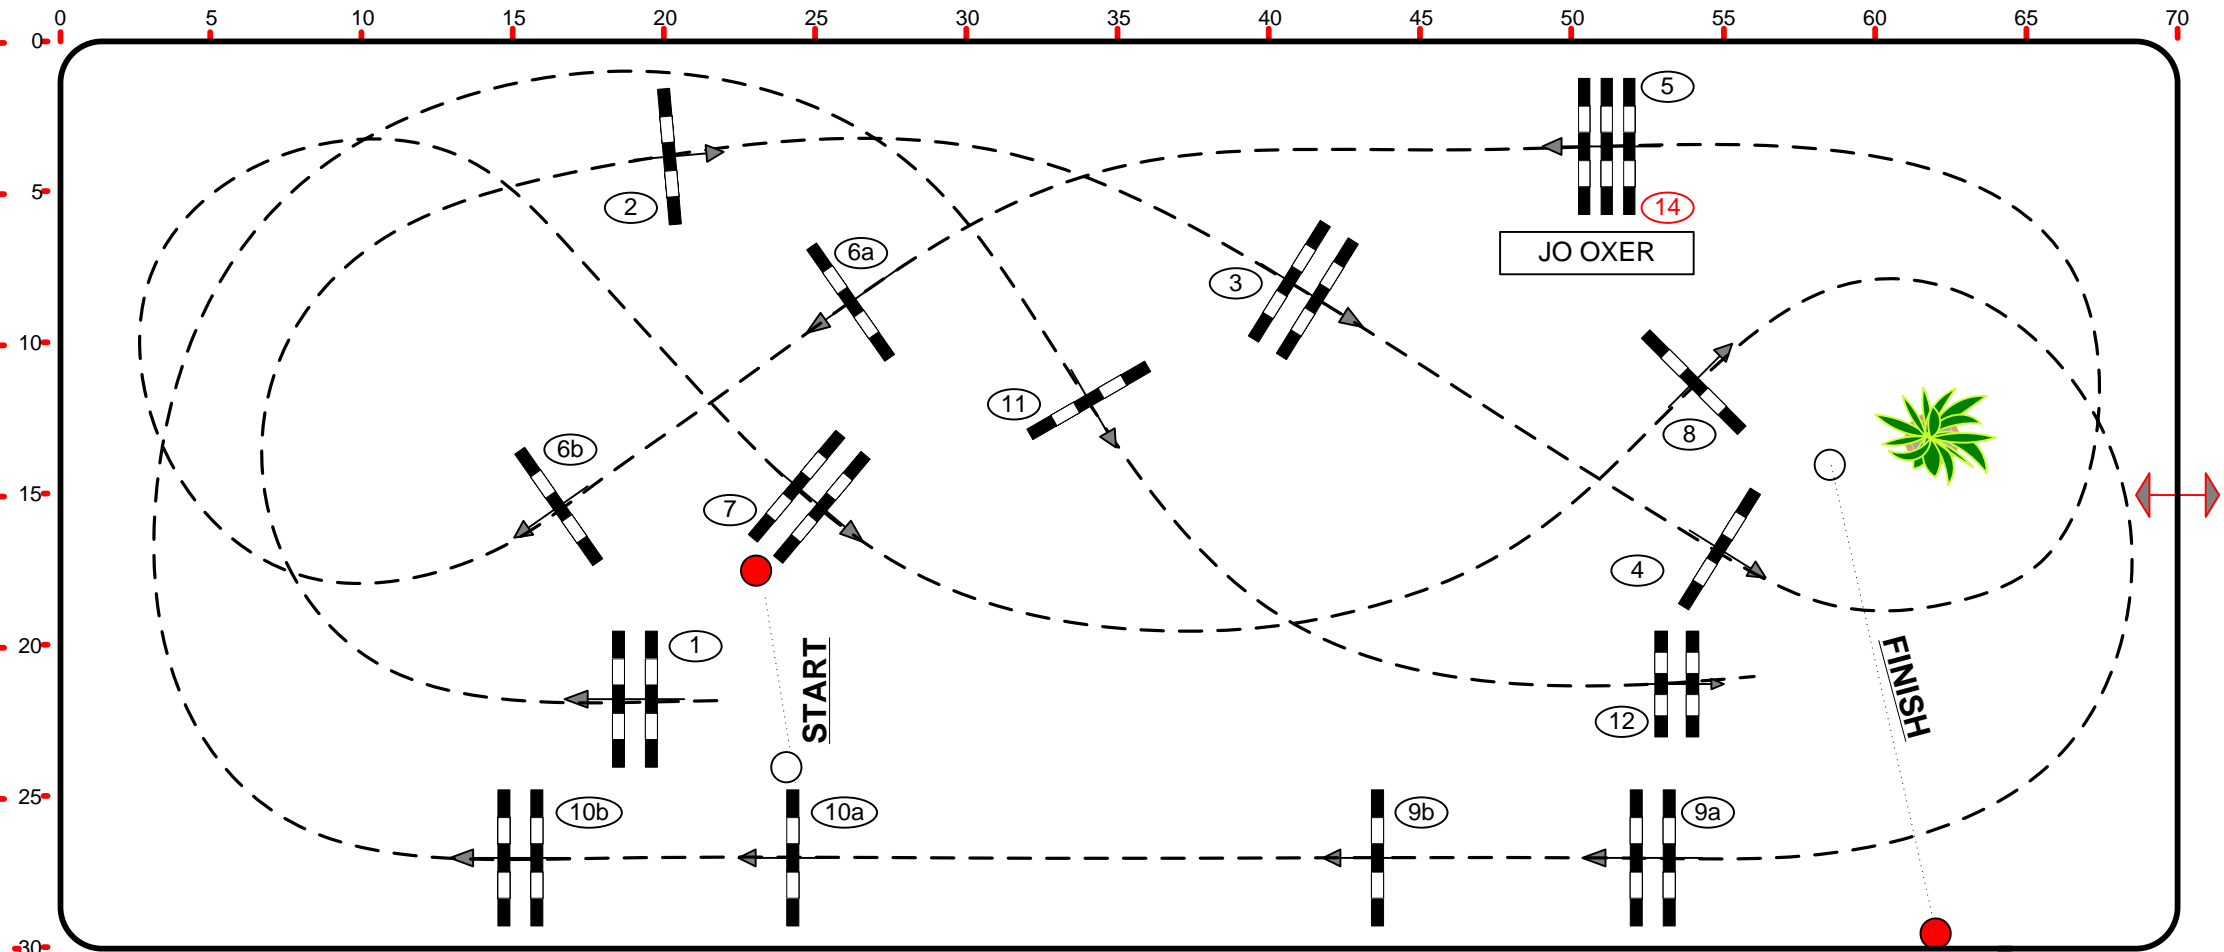

CSI ***** PARIS 2019

- Saut Hermès -

Class No.: 04

CSI-U25 A LES TALENTS HERMES

Competition with one jump-off

Table: A

Speed: 350 m/min

Obstacles: 12

Jump-Off : 1,11,14,6a,8,9a9b,10b

Length: 395 m

Efforts: 15

Length: 250 m

FEI RG / Art. 238.2.2

Time allowed: 68 sec

Time allowed: 43 sec

Height: 1,45 m

Time limit: 136 sec

Time limit: 86 sec

JURY

70 x 30 m