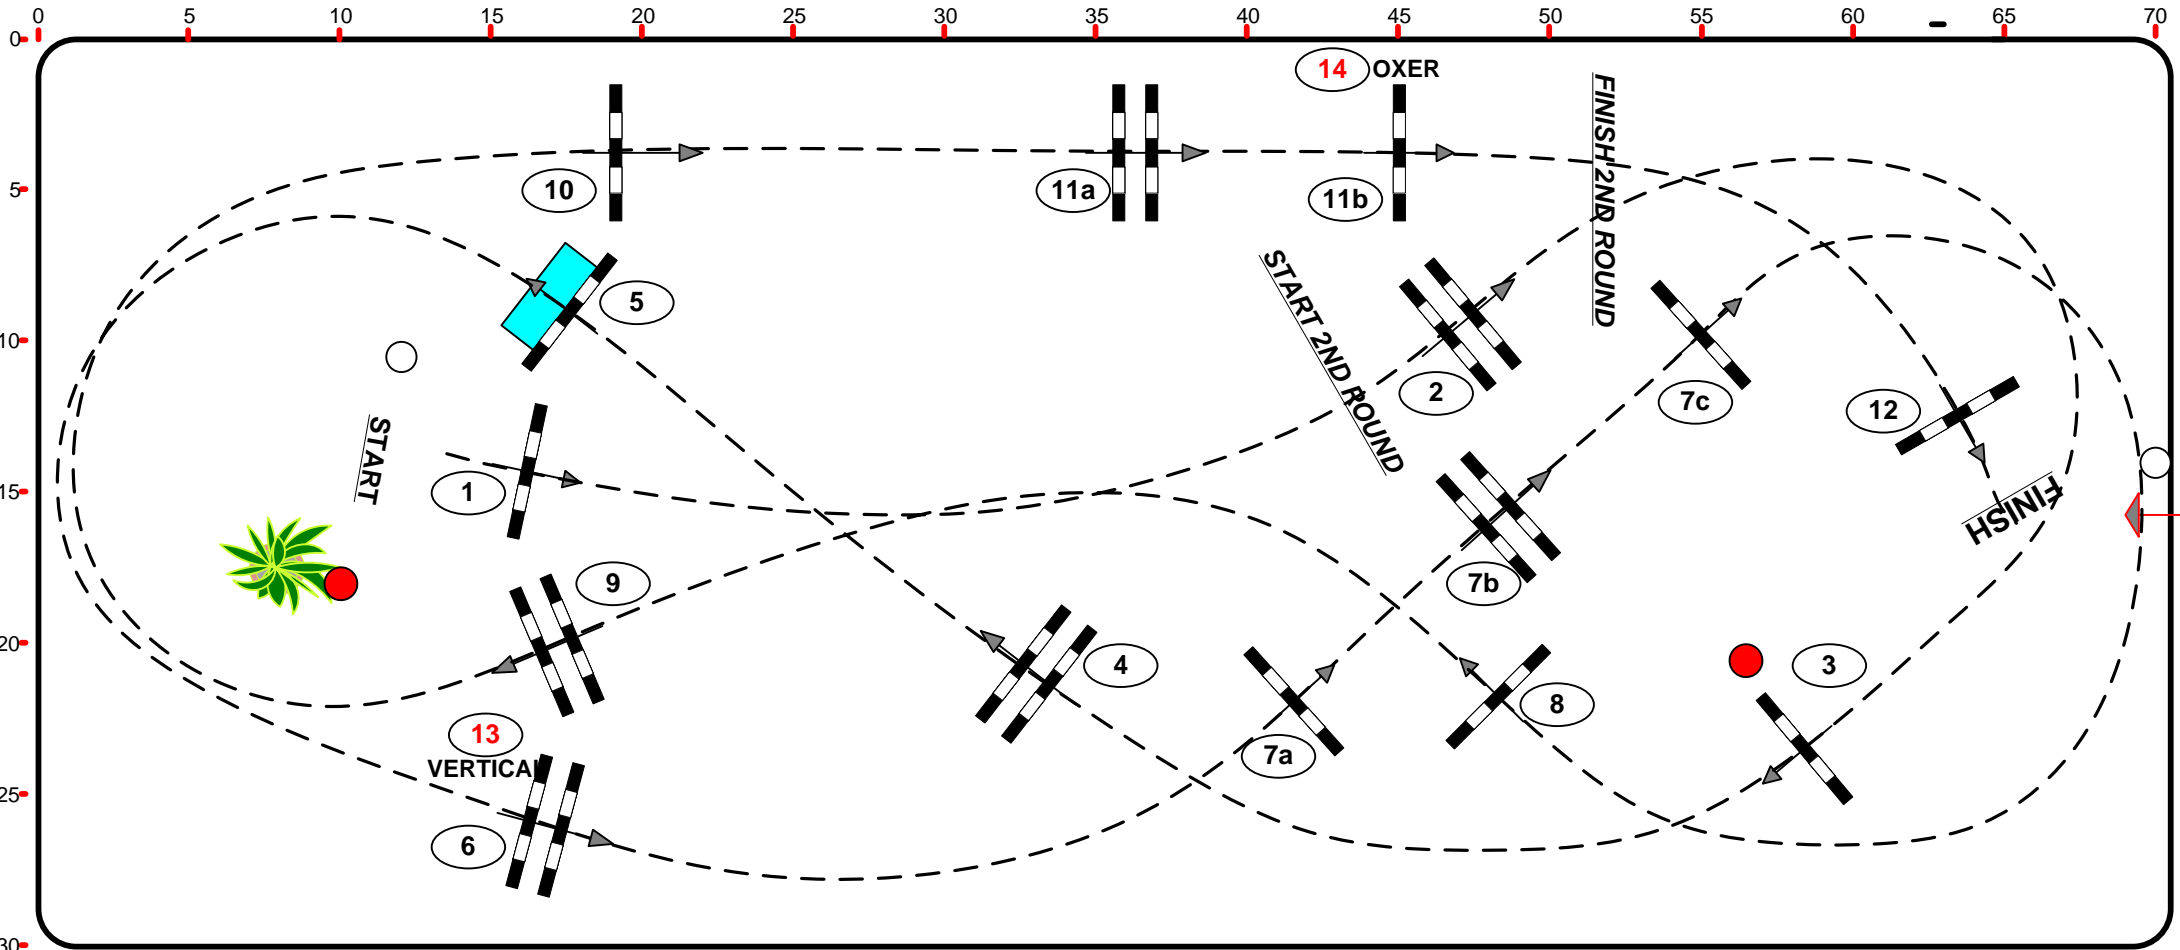

Efforts: 15

2nd Round : 2.4.13.7B.7C.8.9.10.14

Length: 395 m

Time allowed: 68 sec

Length: 290 m

FEI RG / Art. 274.3.3.1

Time limit: 136 sec

Time allowed: 50 sec

Height: 1,45 m

Time limit: 136 sec

Time limit: 100 sec

70 x 30 m

JURY