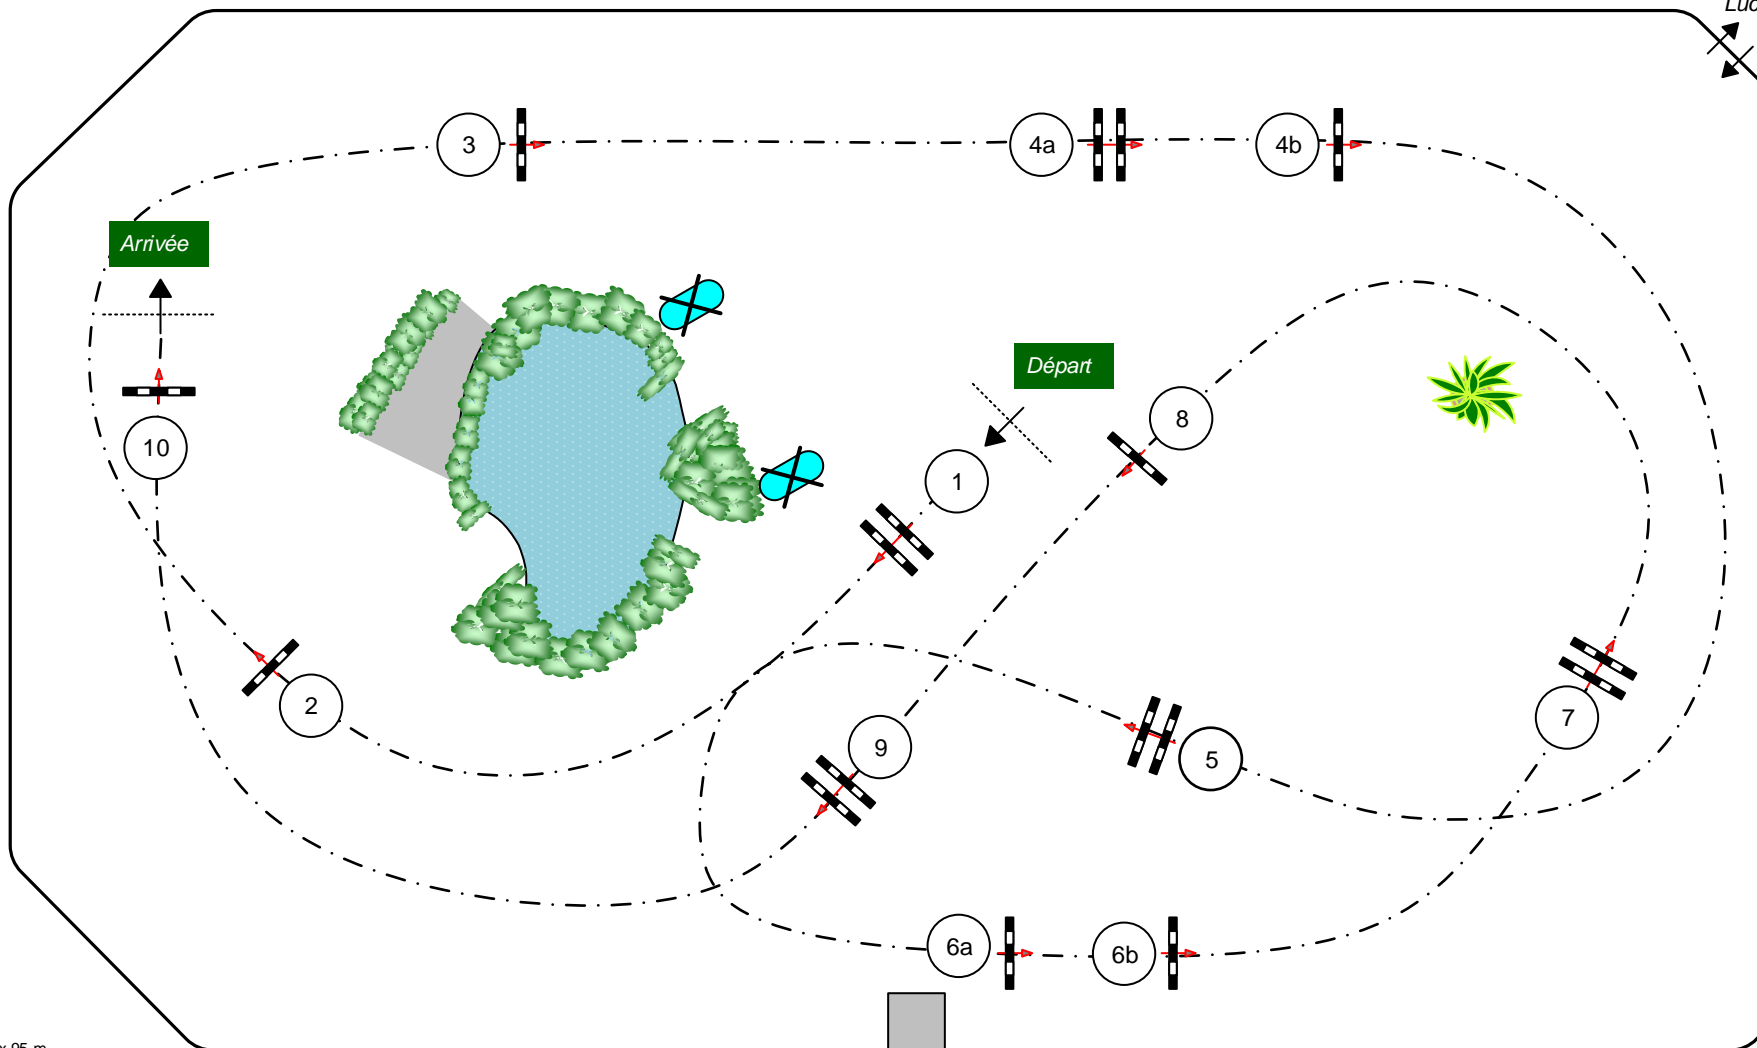

CSI***** GENEVE 2019

Class No. 01 Jockey Club

Competition against the clock

jeudi 12 décembre 2019

Start: 8:00

Table: A
National RG:
FEI RG / Art. 238.2.1
Height: 1,15 m

Speed: 350 m/min
Length: 420 m
Time allowed: 72 sec
Time limit: 144 sec

Obstacles: 10
Efforts: 12
Penalty sec:
Closed combination:

Course Designer: Gérard Lachat (SUI)
Louis Konickx (NED)
Assistants: Marco Cortinovis (ITA)
Reto Ruffin (SUI)
Julien Pradervand (SUI)
Michel Pollien (SUI)
Luc Henry (SUI)

Arena: 55 x 95 m