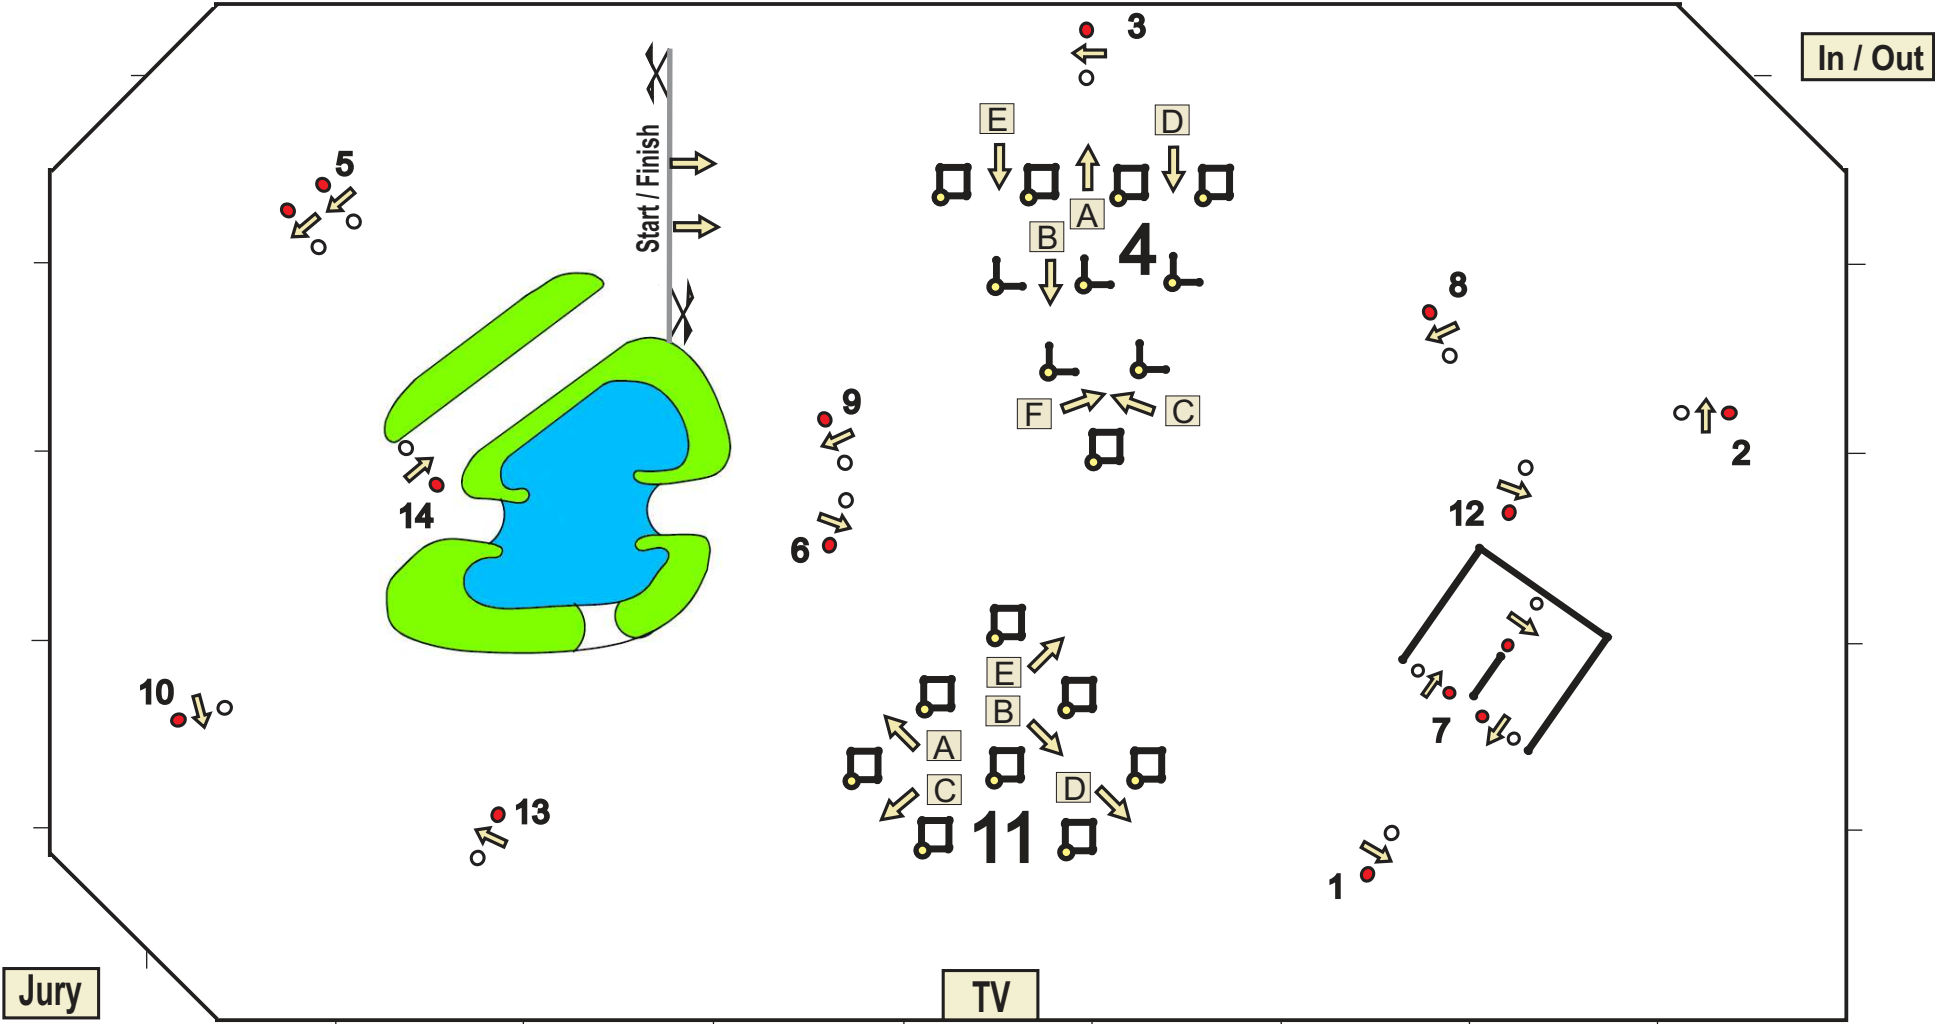

FEI World Cup Driving Genève December 2019

○ = Knock down

Drive off for Competition-1: 1-2-3 4ABCDE~~X~~-5-6-7-8-9-10-11ABCDE 12-13-14