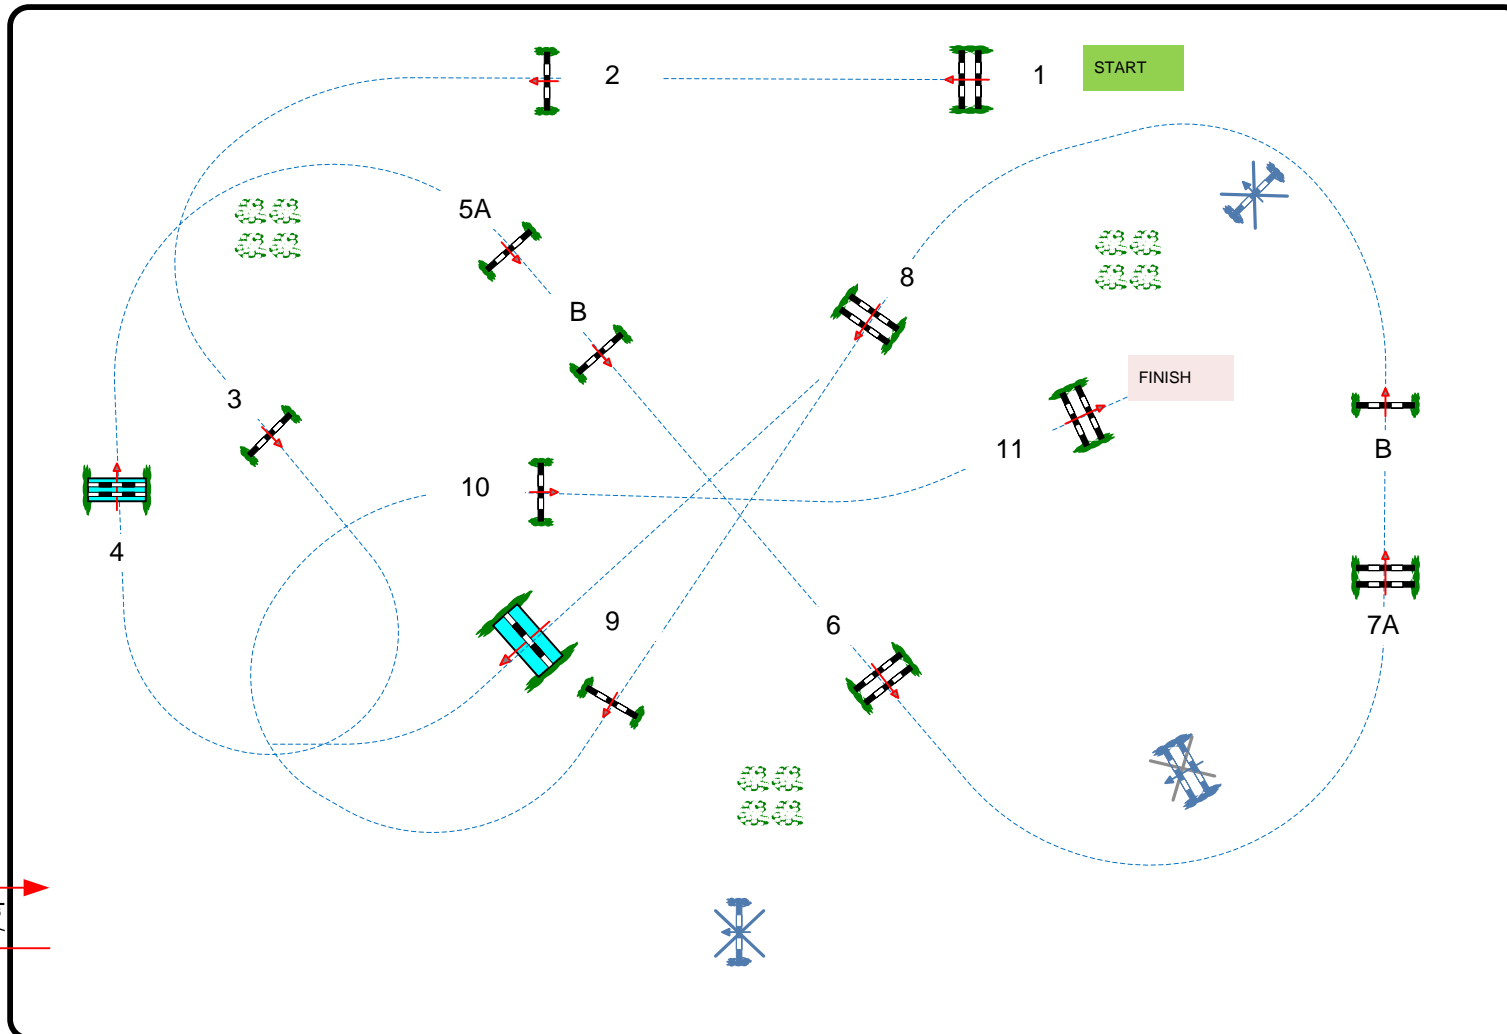

HIPPISCH
CENTRUM
EXLOO ...

CSI * / *** EXLOO

Class no
S3

CSI** Medium Tour 1,35/1,40

Competition against the clock

woensdag 12 mei 2021

Table: A
National RG:
FEI RG / Art. 238.2.1
Height: 1,35/1,40 m

Speed: 350 m/min

Length: 480 m
Time allowed: 83 sec
Time limit: 166 sec

Obstacles: 11
Efforts: 13

Course Designer:
Henk Linders
Martin Jansman

75x110