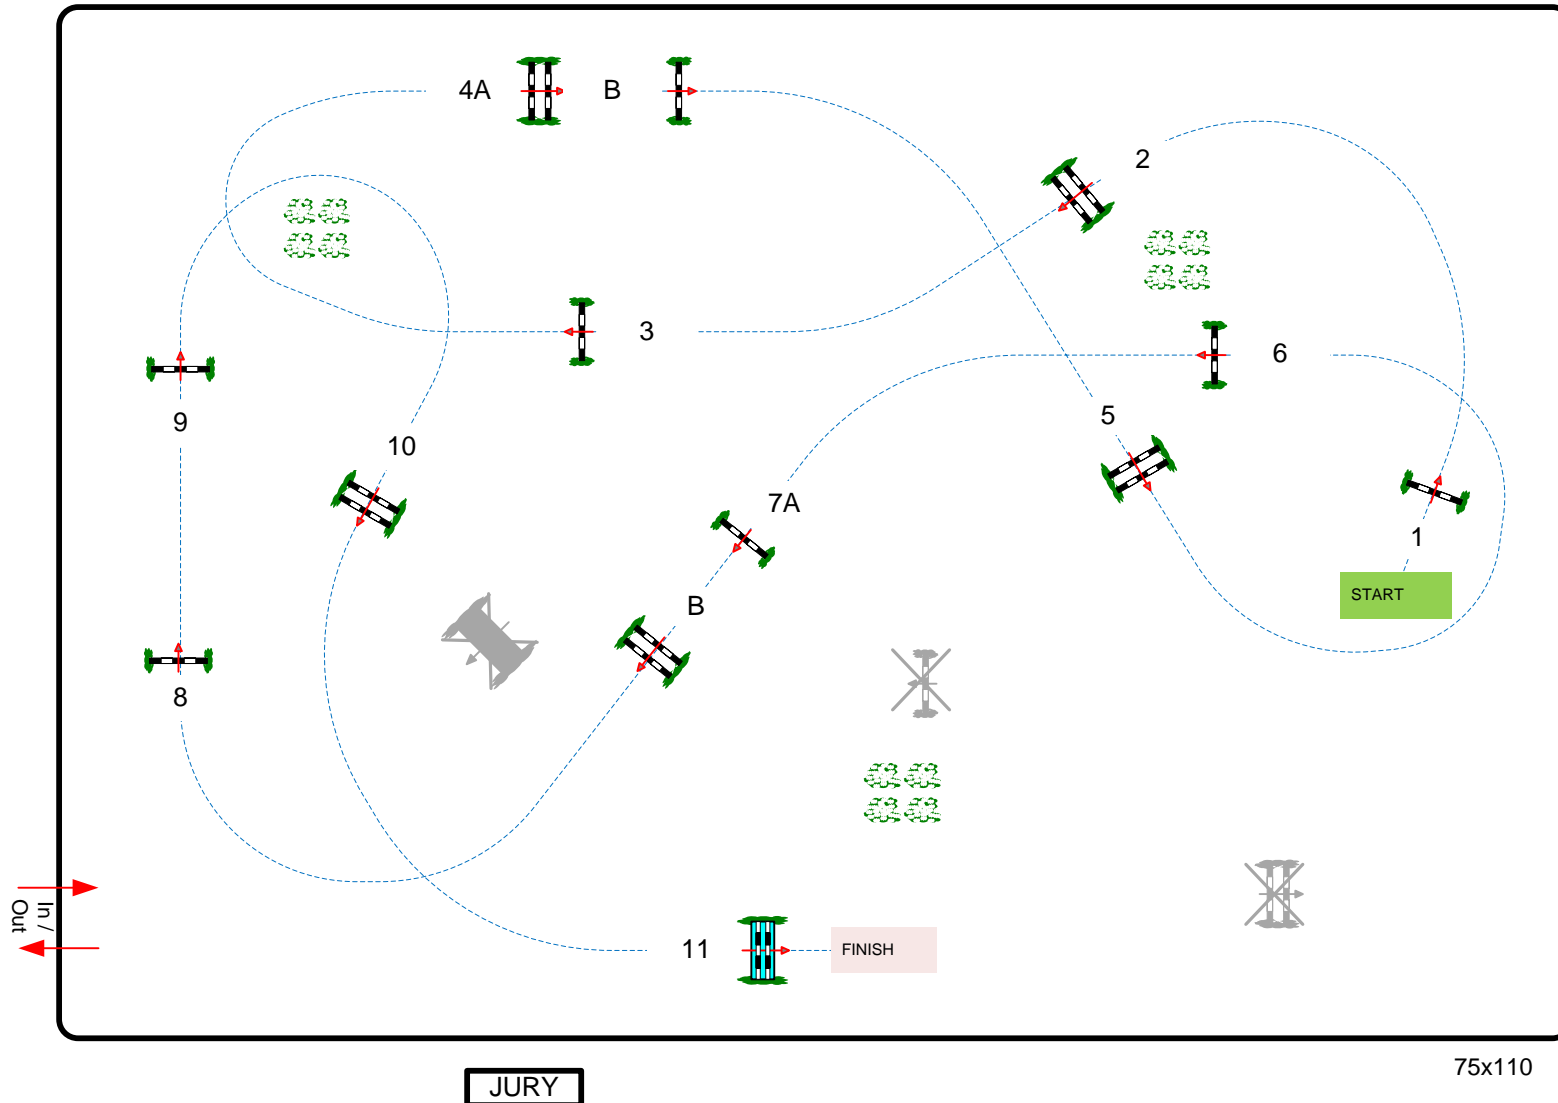

HIPPISCH
CENTRUM
EXLOO ...

CSI * / *** EXLOO

Class no
S9

CSI* Big Tour 1,30

Competition against the clock

vrijdag 14 mei 2021

Table: A
National RG:
FEI RG / Art. 238.2.1
Height: 1,30 m

Speed: 350 m/min

Length: 480 m
Time allowed: 83 sec
Time limit: 166 sec

Obstacles: 11
Efforts: 13

Course Designer:
Henk Linders
Martin Jansman