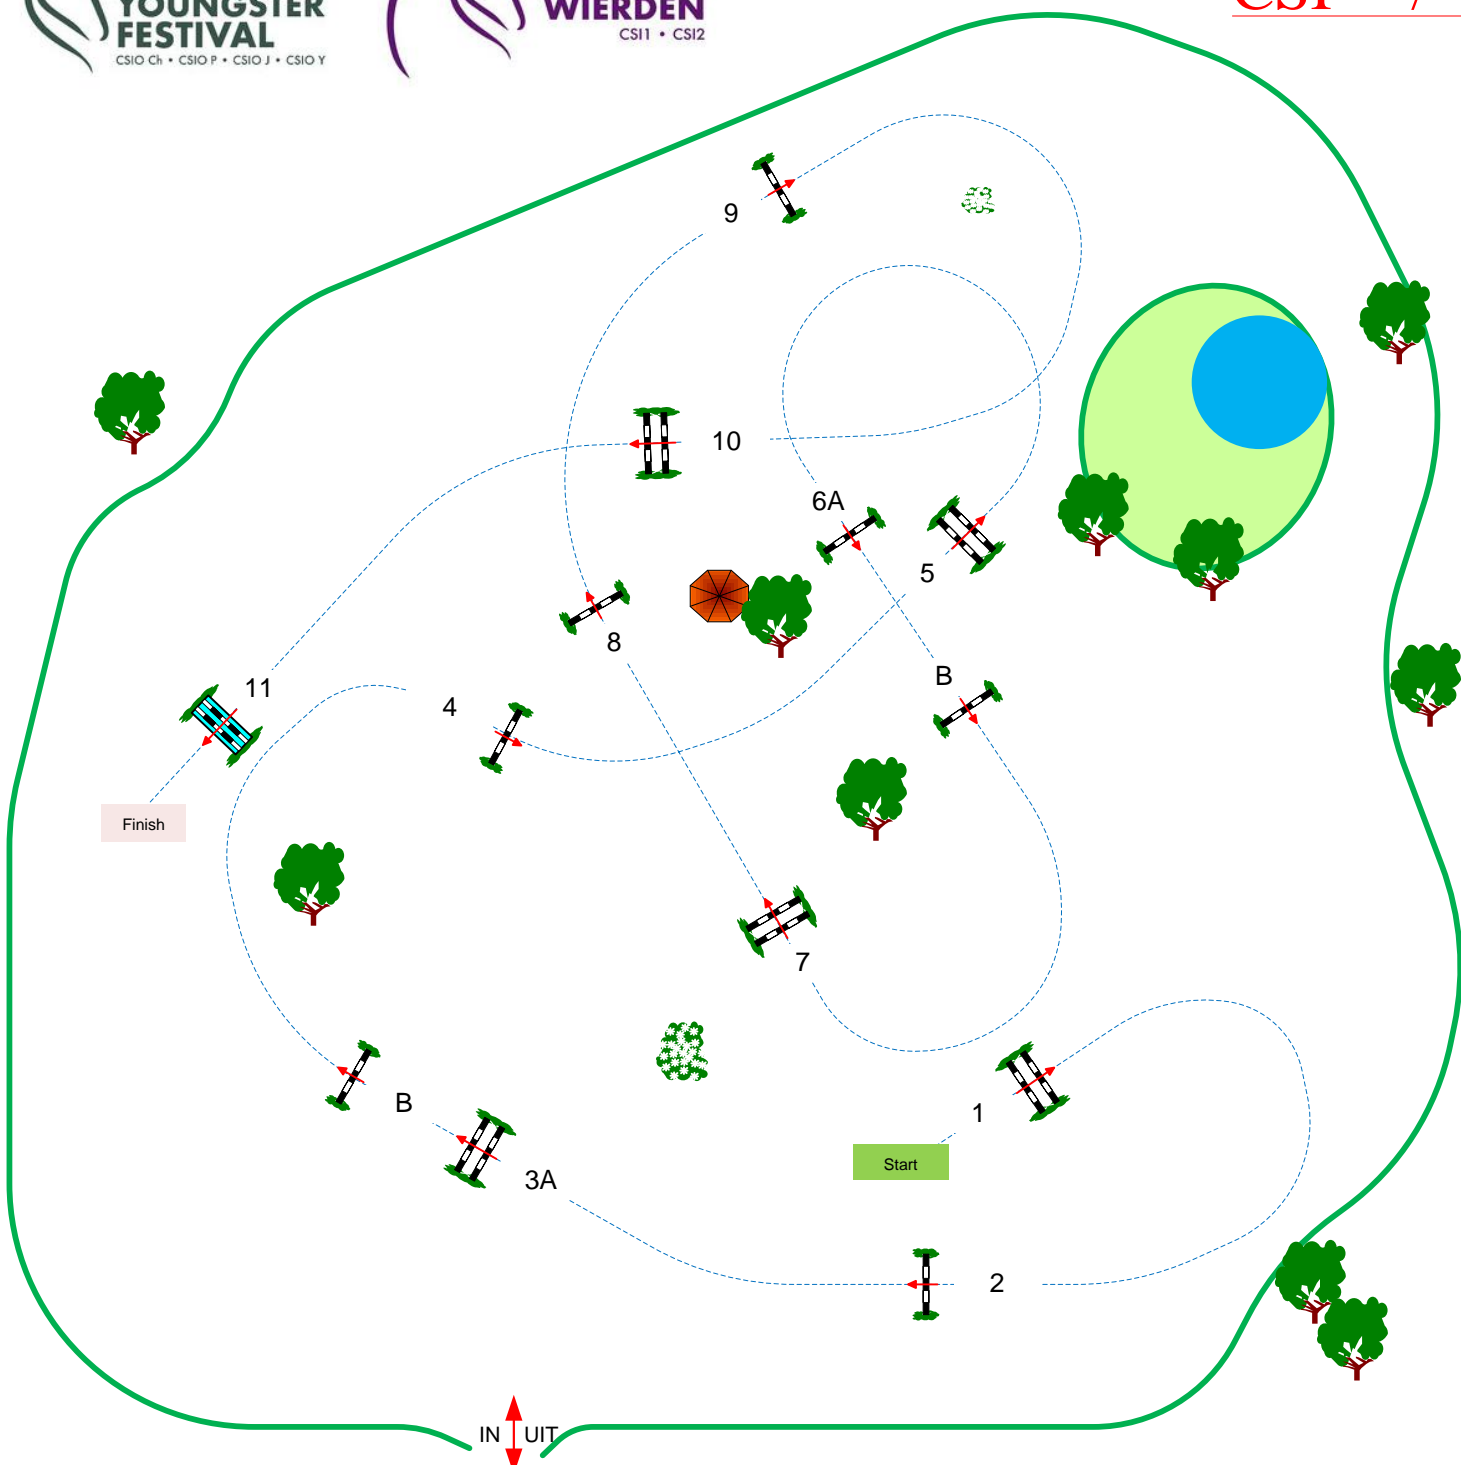

S10

CSI Big tour 1,45**

Competition against the clock

vrijdag 4 juni 2021

Table: A
National RG:
FEI RG / Art. 238.2.1
Height: 1,45 m

Speed: 350 m/min

Length: 480 m

Time allowed: 83 sec

Time limit: 166 sec

Obstacles: 11

Efforts: 13

*Course Designer:
Henk Linders
And
Team*