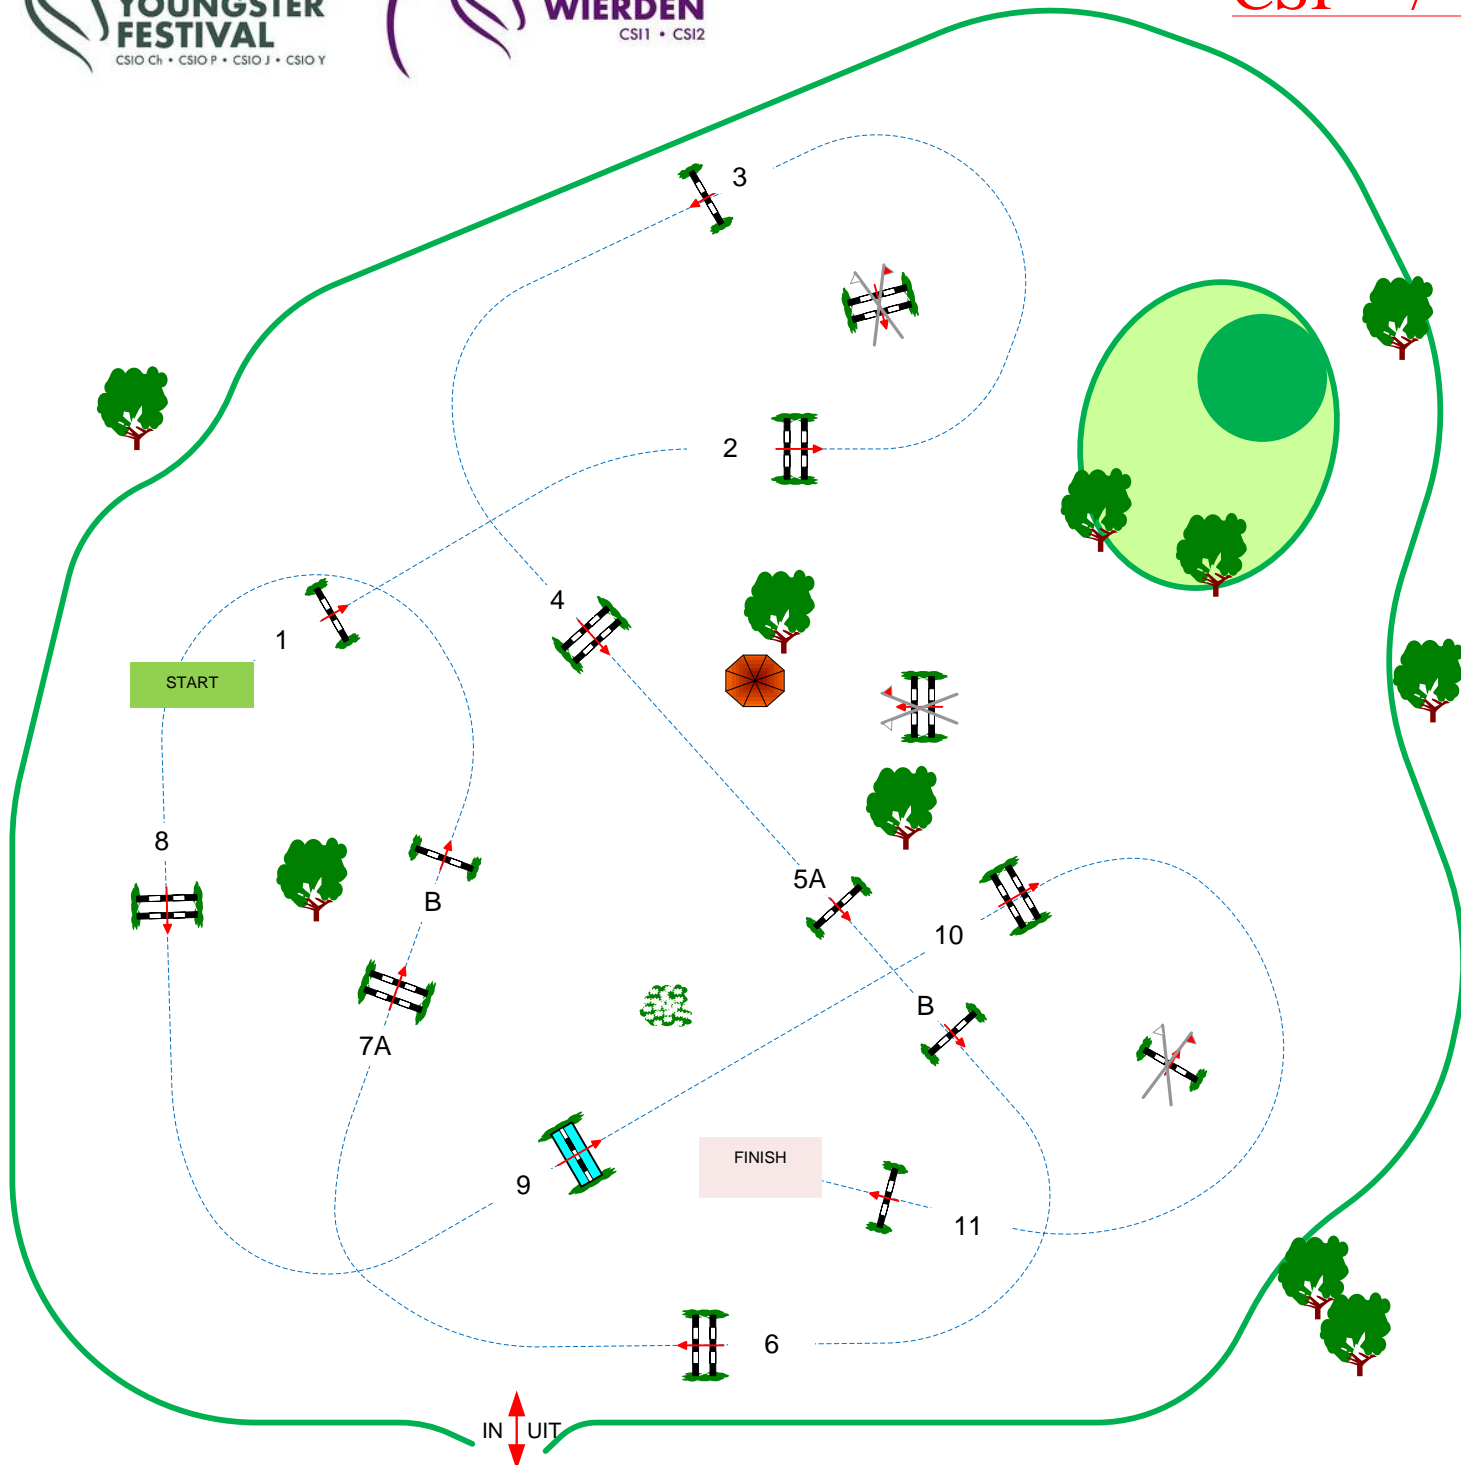

S12

CSI Small tour 1,35**

Competition against the clock

zaterdag 5 juni 2021

Table: A
National RG:
FEI RG / Art. 238.2.1
Height: 1,35 m

Speed: 350 m/min

Length: 460 m

Time allowed: 79 sec

Time limit: 158 sec

Obstacles: 11

Efforts: 13

*Course Designer:
Henk Linders
and Team*