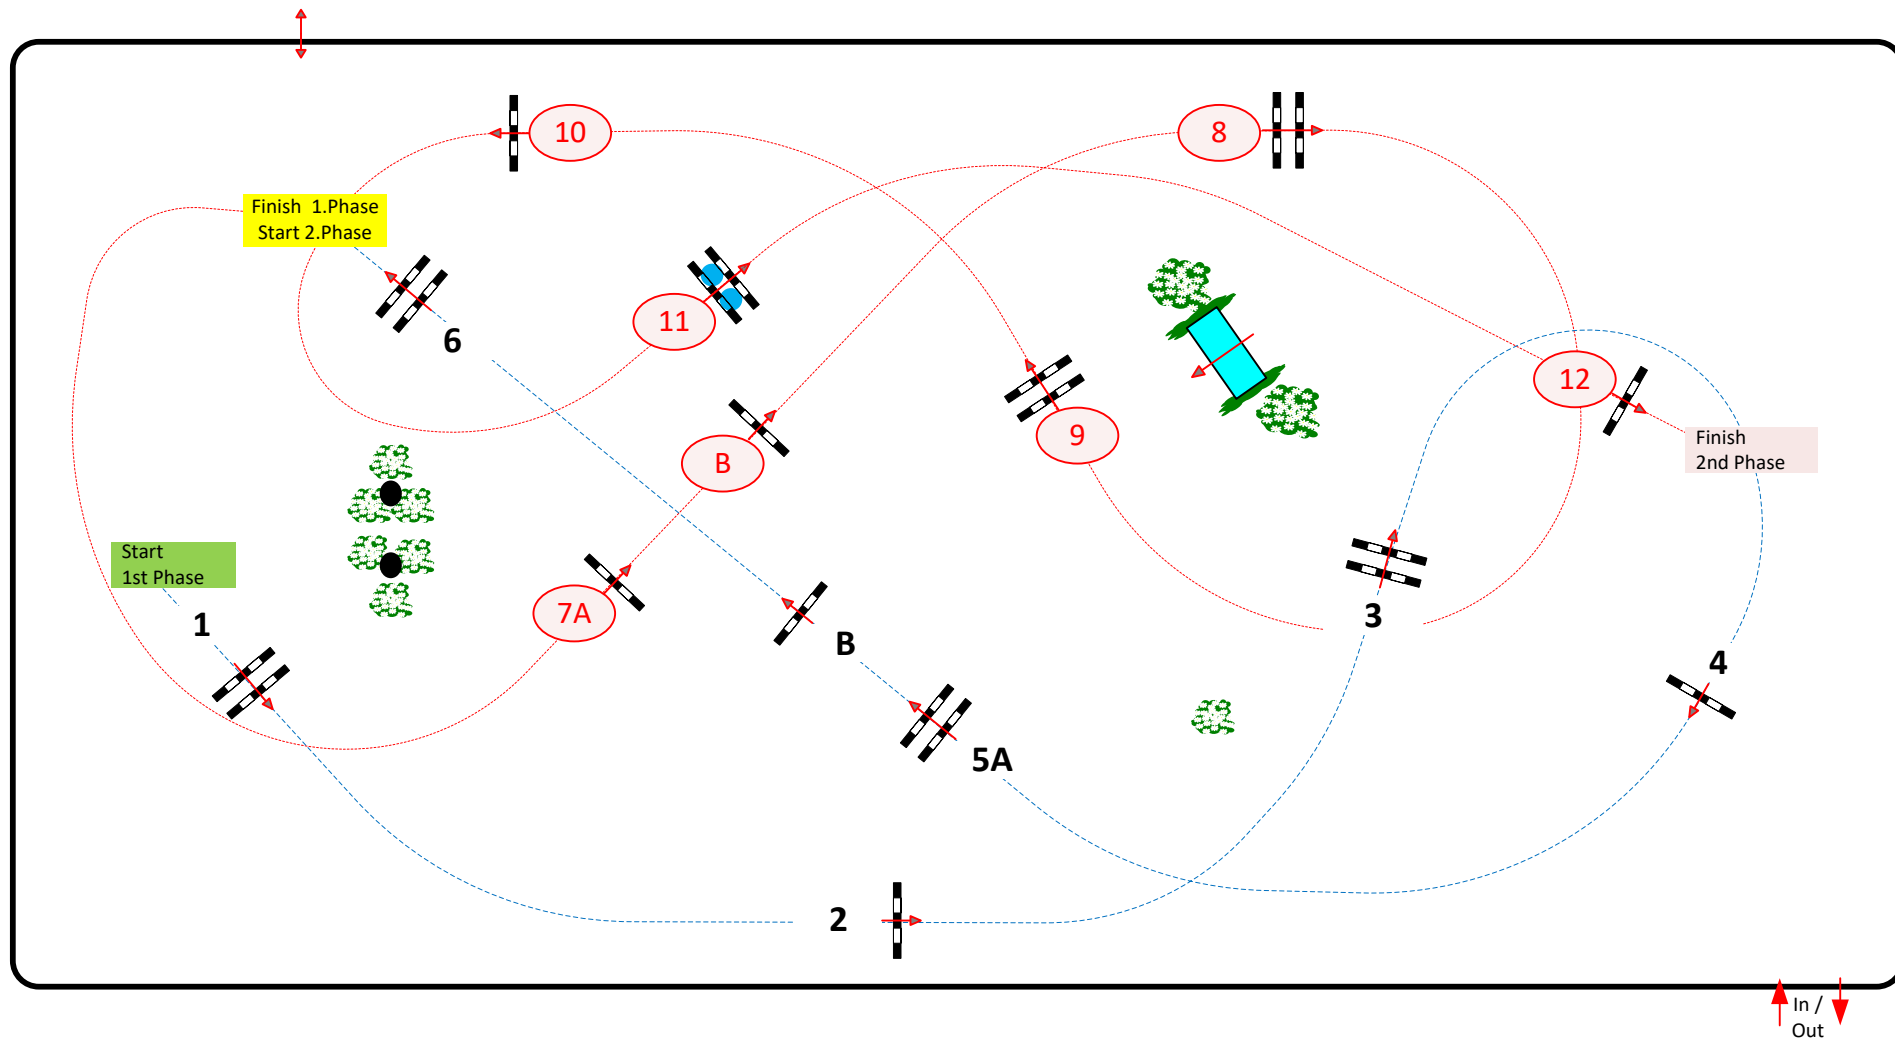

# CSI\*/\*\*\*\* Ommen 2021

**S4**

CSI\*\*\* Small tour 1,40

Competition in two Phases Special

donderdag 8 juli 2021

Table: A  
National RG:  
FEI RG / Art. 274.2.5  
Height: 1,40 m

Speed: 350 m/min  
Length: 220 m  
Time allowed: 38 sec  
Time limit: 76 sec

1st Phase: 1 - 6  
Efforts: 7

2nd Phase: 7 - 11  
Length: 290 m  
Time allowed: 50 sec  
Time limit: 100 sec

Course Designer  
Henk Linders

Assitants  
Martin Jansman  
Sjack Meulemans  
Willem Schepers

JURY

In / Out