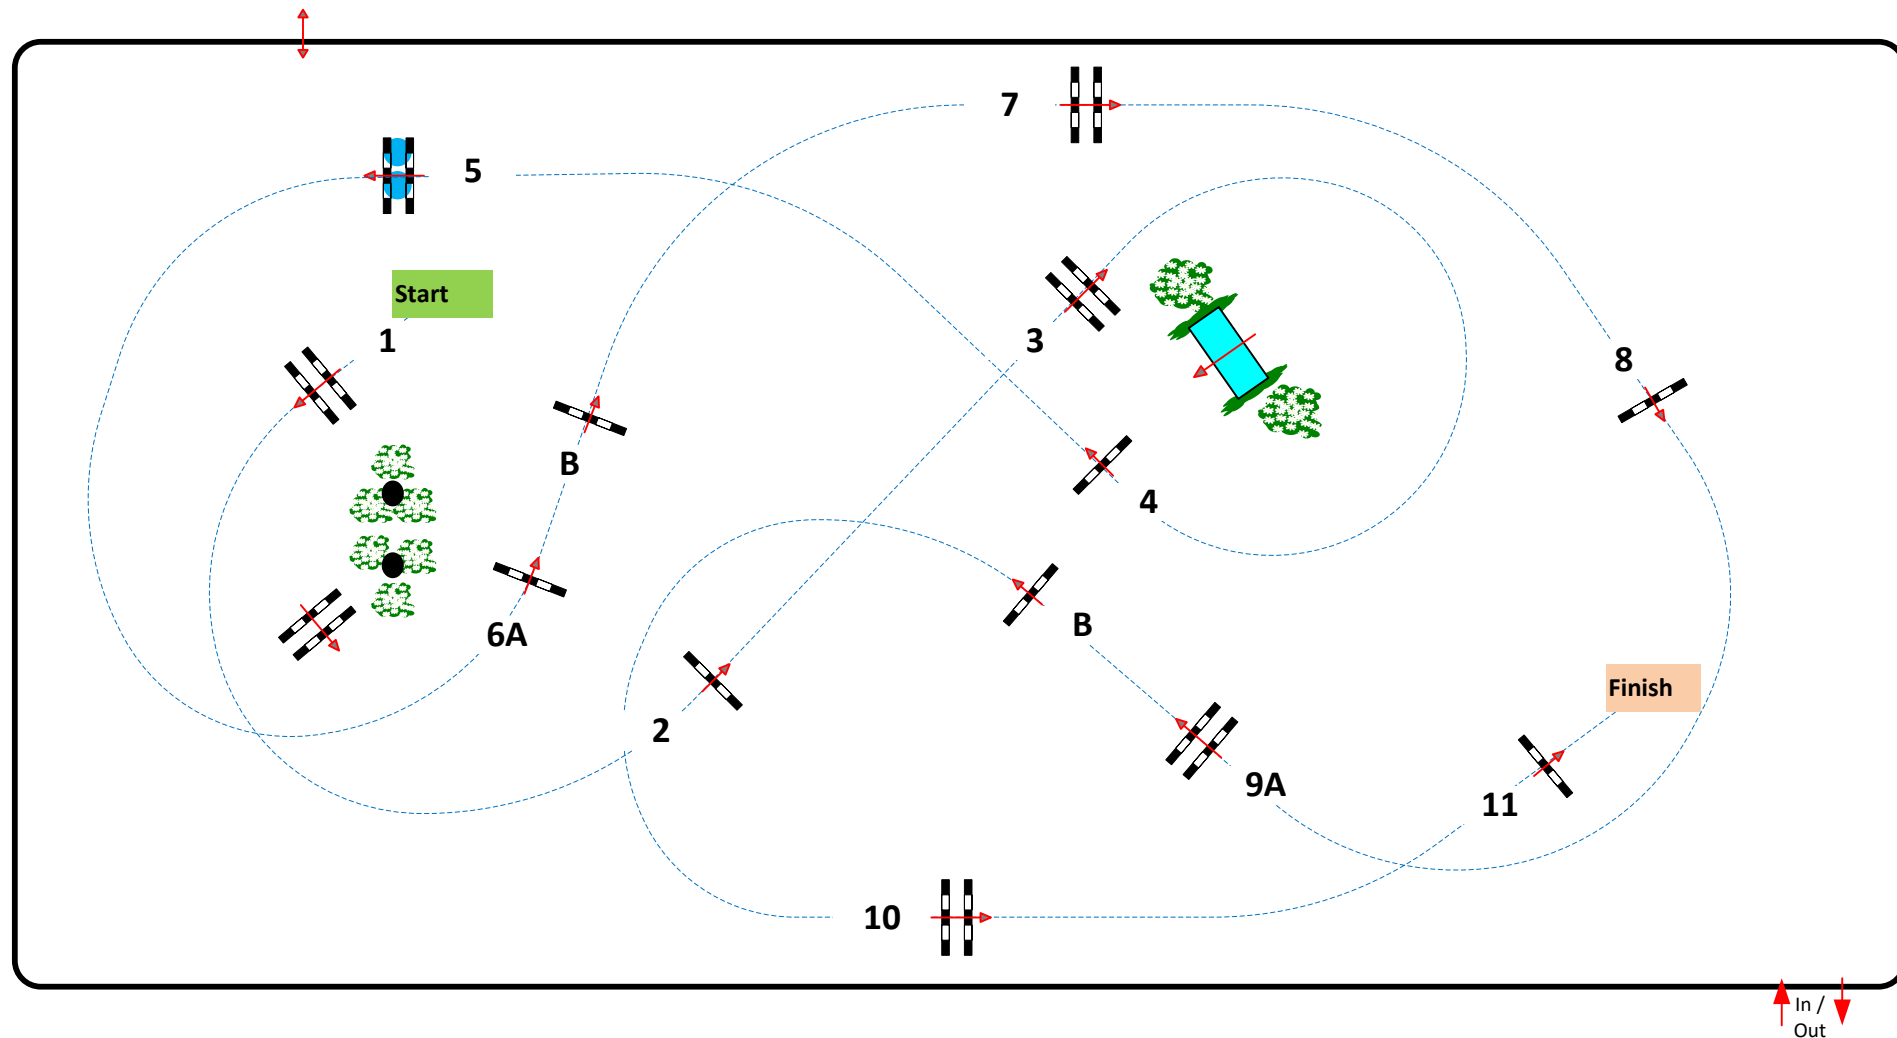

CSI*/**** Ommen 2021

S5

CSI* Big tour 1,35

Competition against the clock

donderdag 8 juli 2021

Table: A
National RG:
FEI RG / Art. 238.2.1
Height: 1,35 m

Speed: 350 m/min
Length: 470 m
Time allowed: 81 sec
Time limit: 162 sec

Obstacles: 11
Efforts: 13

Course Designer
Henk Linders

Assitants
Martin Jansman
Sjack Meulemans
Willem Schepers

JURY