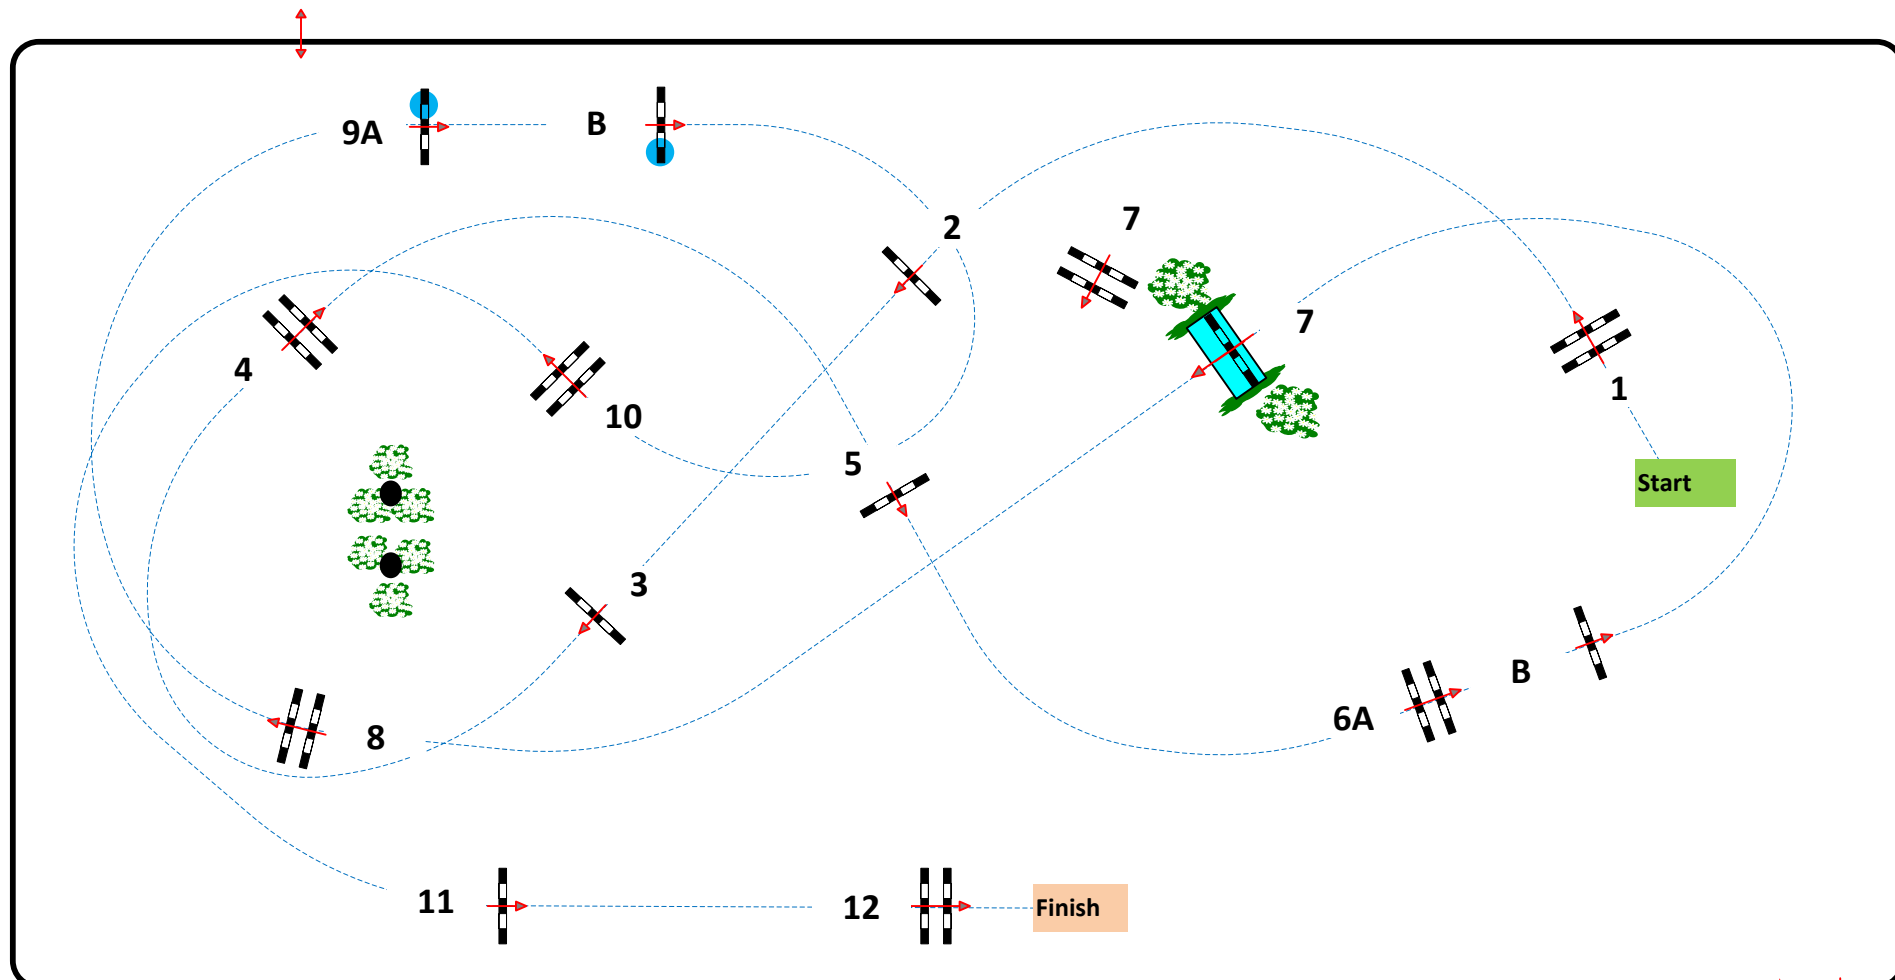

CSI*/**** Ommen 2021

S6

CSI*** Big tour 1,50

Competition against the clock

donderdag 8 juli 2021

Table: A
National RG:
FEI RG / Art. 238.2.1
Height: 1,50 m

Speed: 350 m/min
Length: 490 m
Time allowed: 84 sec
Time limit: 168 sec

Obstacles: 12
Efforts: 14

Course Designer
Henk Linders

Assitants
Martin Jansman
Sjack Meulemans
Willem Schepers
Tim Frielink

JURY

In /
Out