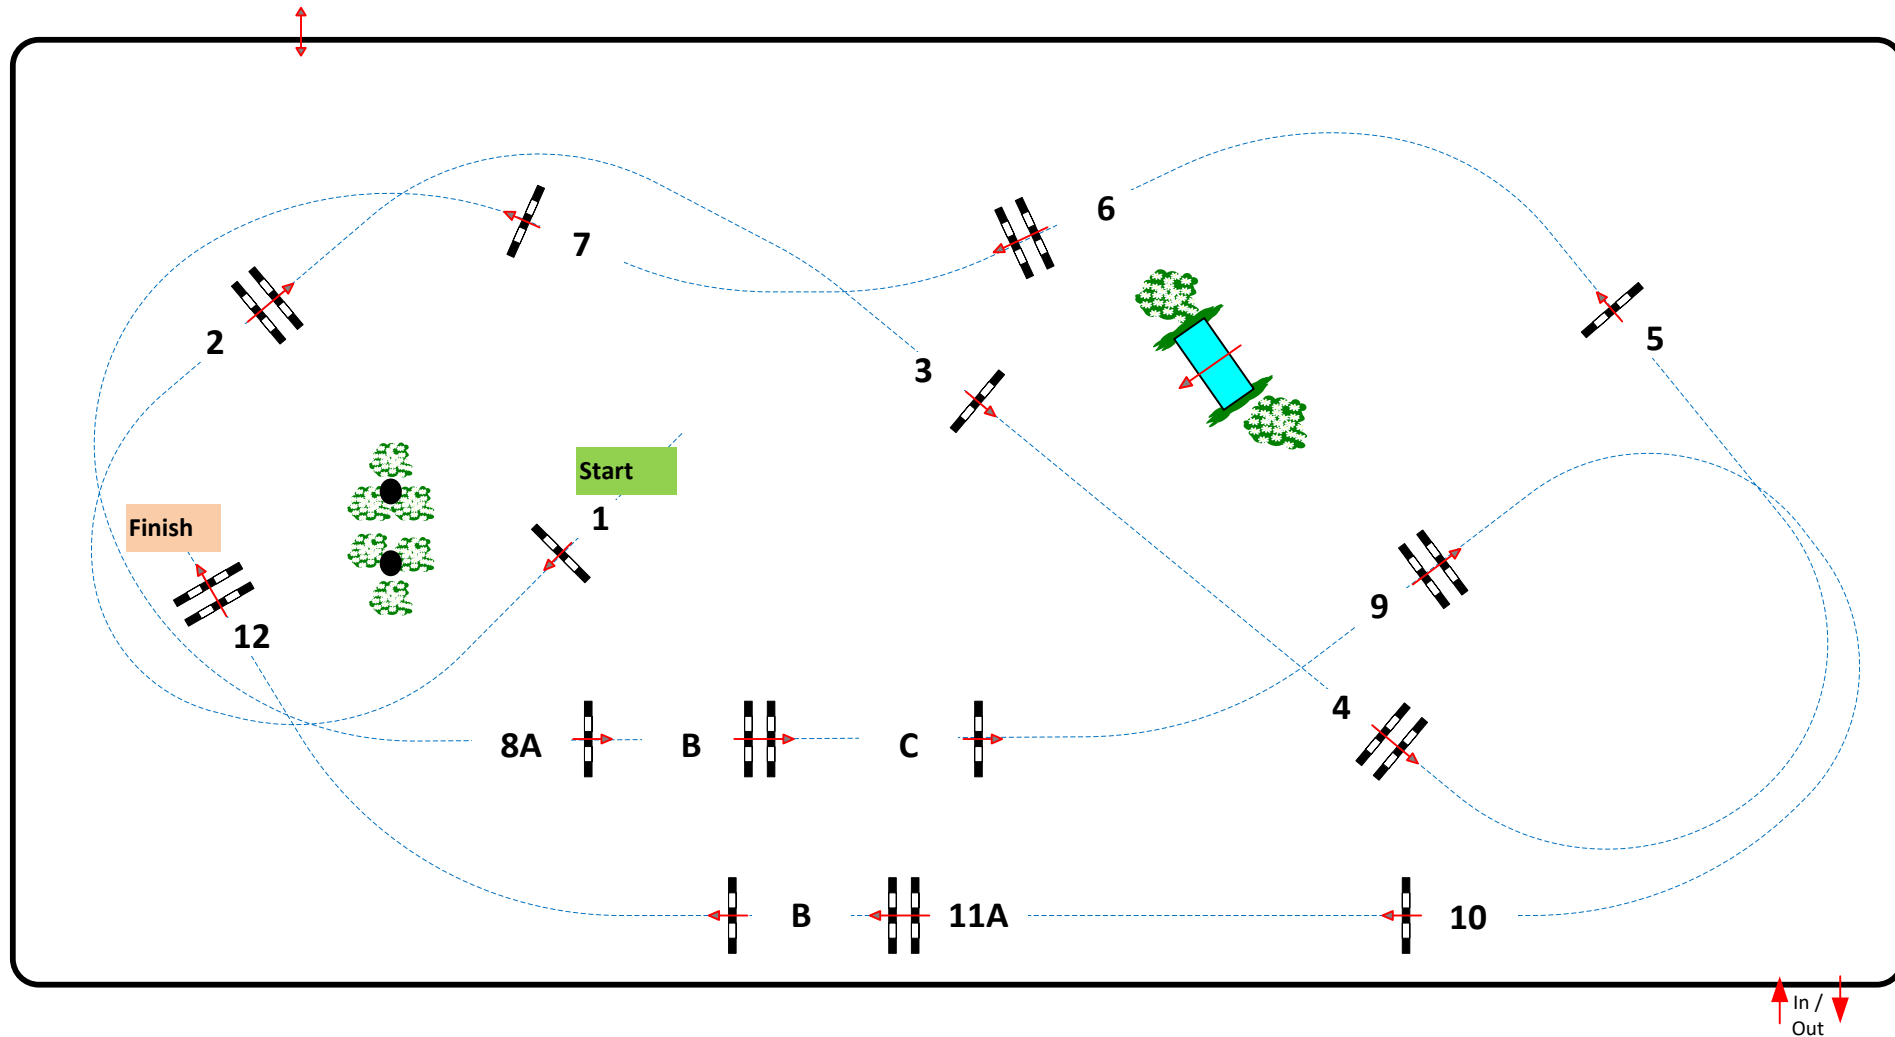

CSI*/**** Ommen 2021

S10

CSI*** Big tour 1,50

Competition with jump-off

vrijdag 9 juli 2021

Table: A
National RG:
FEI RG / Art. 238.2.2
Height: 1,50 m

Speed: 350 m/min
Length: 450 m
Time allowed: 78 sec
Time limit: 156 sec

Obstacles: 12
Efforts: 15

Jump off: 2 - 3 - 6 - 7 - 8AB - 9 - 11B

Length: 300 m
Time allowed: 52 sec
Time limit: 104 sec

Course Designer
Henk Linders

Assitants
Martin Jansman
Sjack Meulemans
Willem Schepers
Tim Frielink