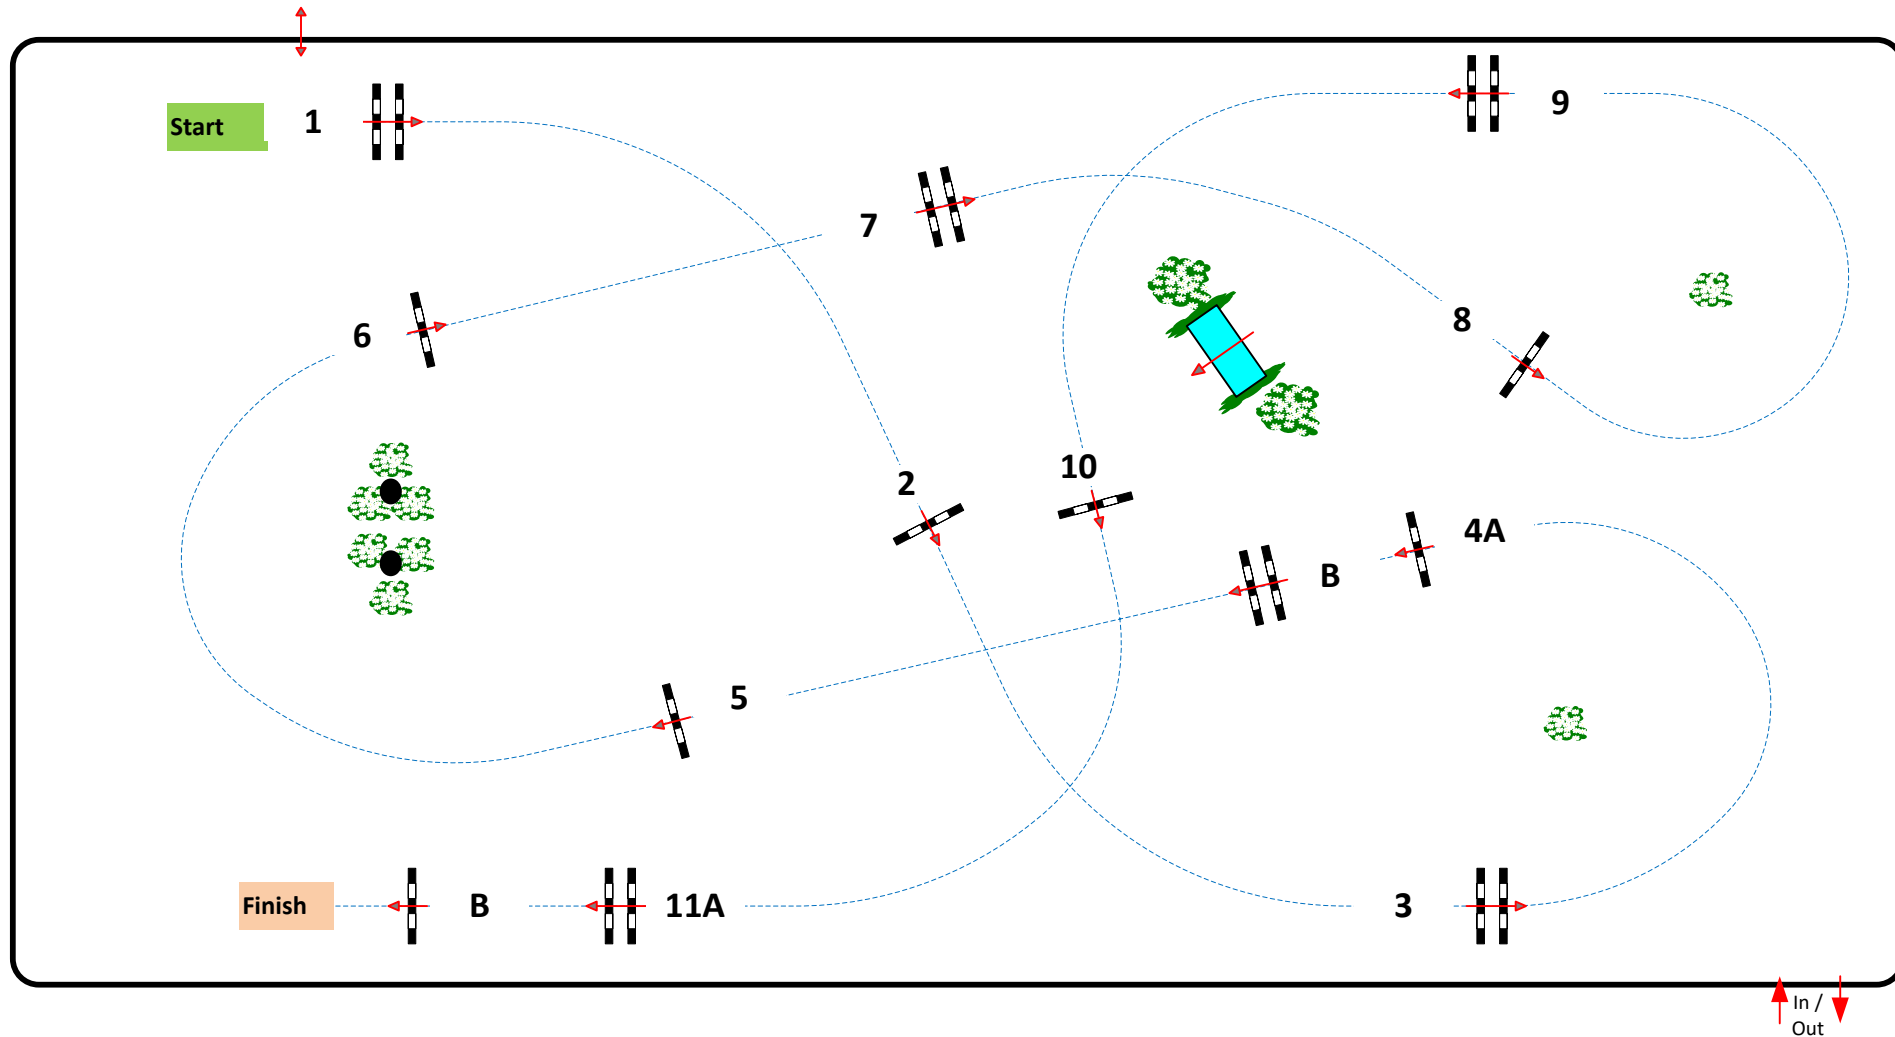

# CSI\*/\*\*\*\* Ommen 2021

S7

CSI\* Small tour 1,20

Competition against the clock

vrijdag 9 juli 2021

Table: A  
National RG:  
FEI RG / Art. 238.2.1  
Height: 1,20 m

Speed: 350 m/min  
Length: 420 m  
Time allowed: 72 sec  
Time limit: 144 sec

Obstacles: 11  
Efforts: 13

Course Designer  
Henk Linders

Assitants  
Martin Jansman  
Sjack Meulemans  
Willem Schepers  
Tim Frielink

JURY