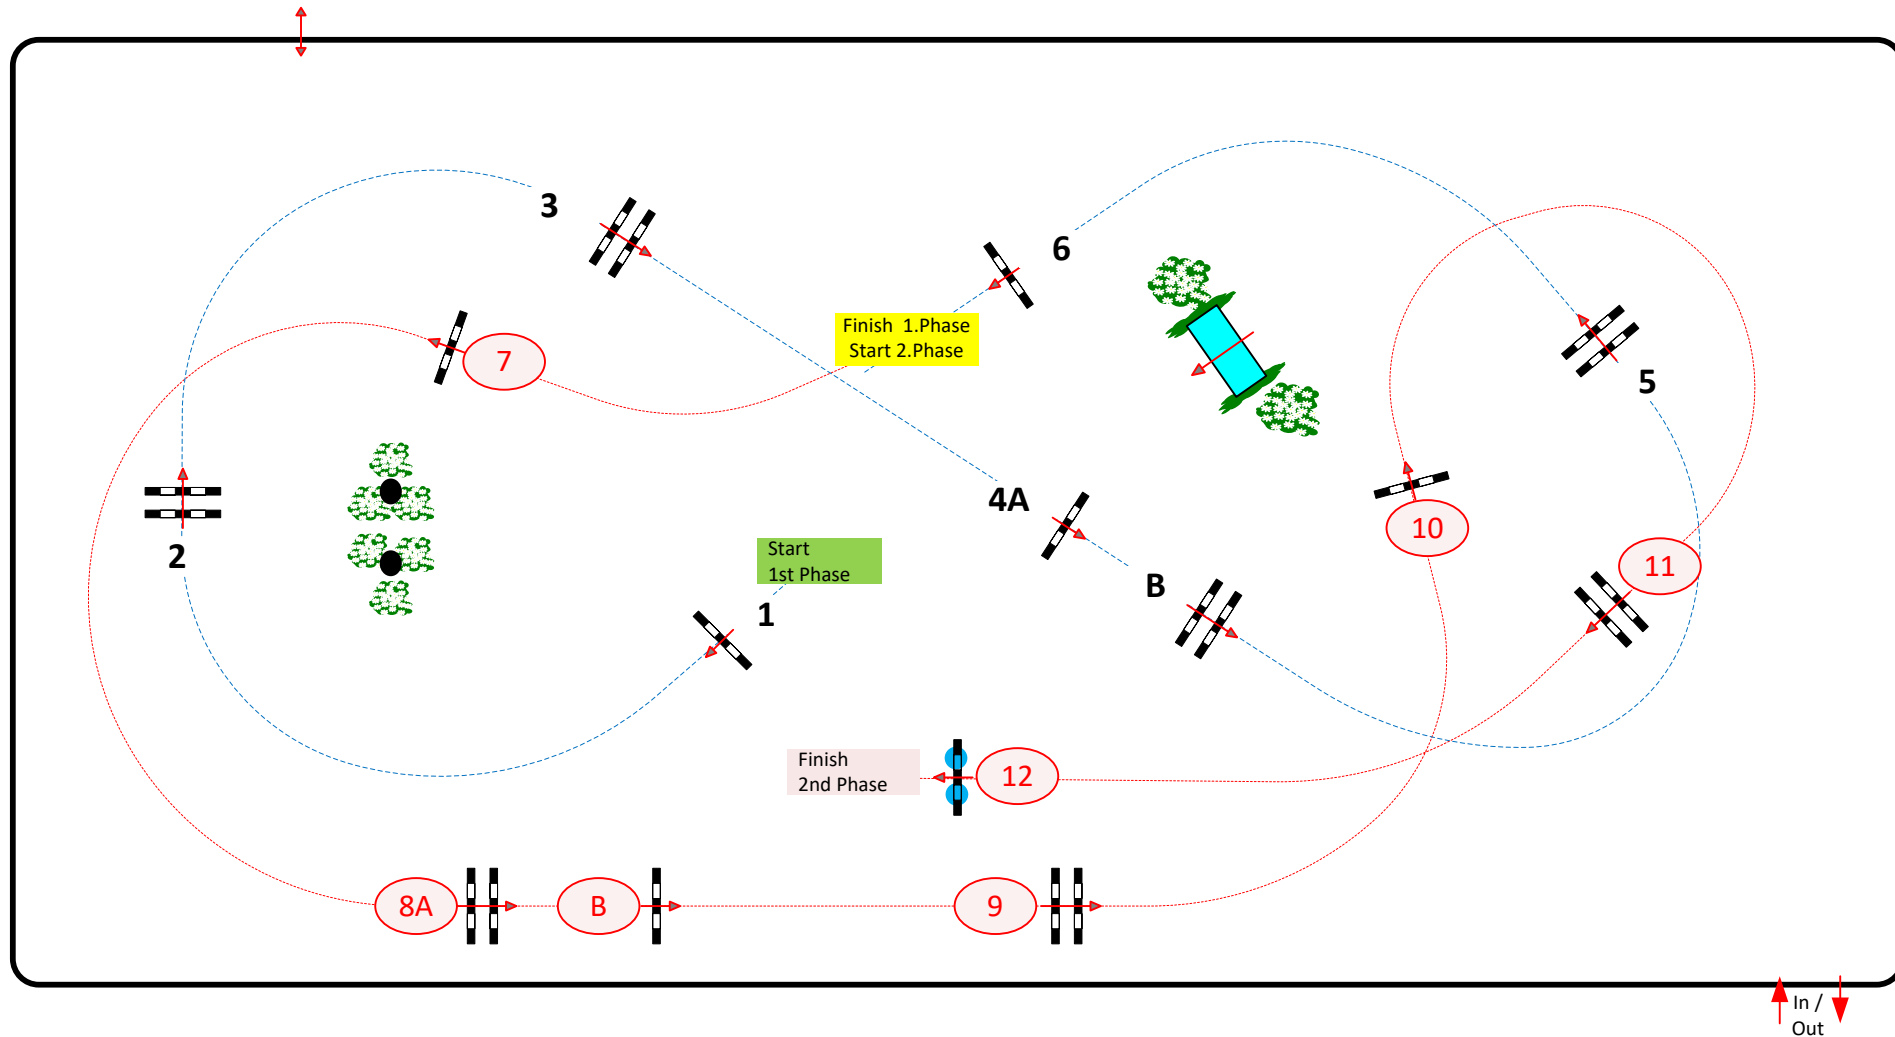

CSI*/**** Ommen 2021

S8

CSI* Big tour 1,35

Competition in two Phases Special

vrijdag 9 juli 2021

Table: A
National RG:
FEI RG / Art. 274.2.5
Height: 1,35 m

Speed: 350 m/min
Length: 230 m
Time allowed: 40 sec
Time limit: 80 sec

1st Phase: 1 - 6
Efforts: 7

2nd Phase: 7 - 12
Length: 240 m
Time allowed: 42 sec
Time limit: 84 sec

Course Designer
Henk Linders

Assitants
Martin Jansman
Sjack Meulemans
Willem Schepers
Tim Frielink

JURY

In / Out