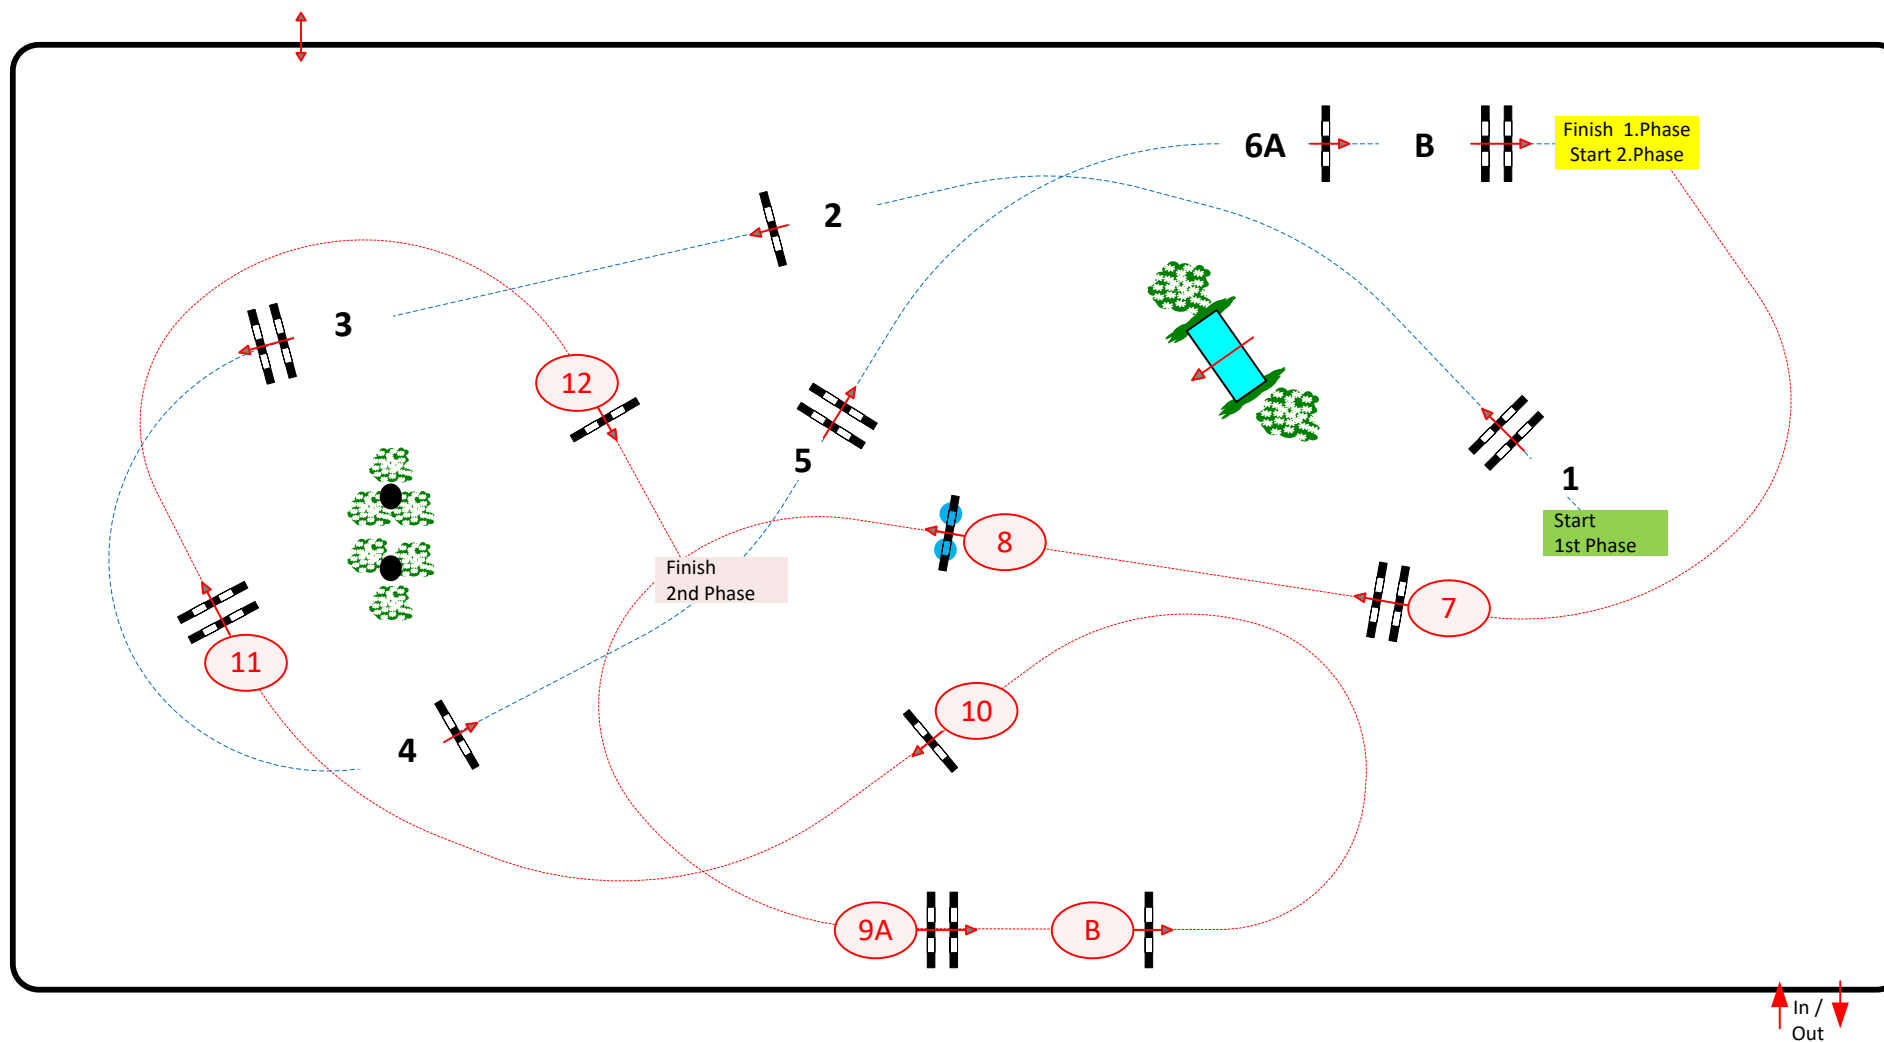

# CSI\*/\*\*\* Ommen 2021

S9

CSI\*\*\* Meium tour 1,45

Competition in two Phases Special

vrijdag 9 juli 2021

Table: A  
National RG:  
FEI RG / Art. 274.2.5  
Height: 1,45 m

Speed: 350 m/min  
Length: 220 m  
Time allowed: 38 sec  
Time limit: 76 sec

1st Phase: 1 - 6  
Efforts: 7

2nd Phase: 7 - 12  
Length: 270 m  
Time allowed: 47 sec  
Time limit: 94 sec

Course Designer  
Henk Linders

Assitants  
Martin Jansman  
Sjack Meulemans  
Willem Schepers  
Tim Frielink