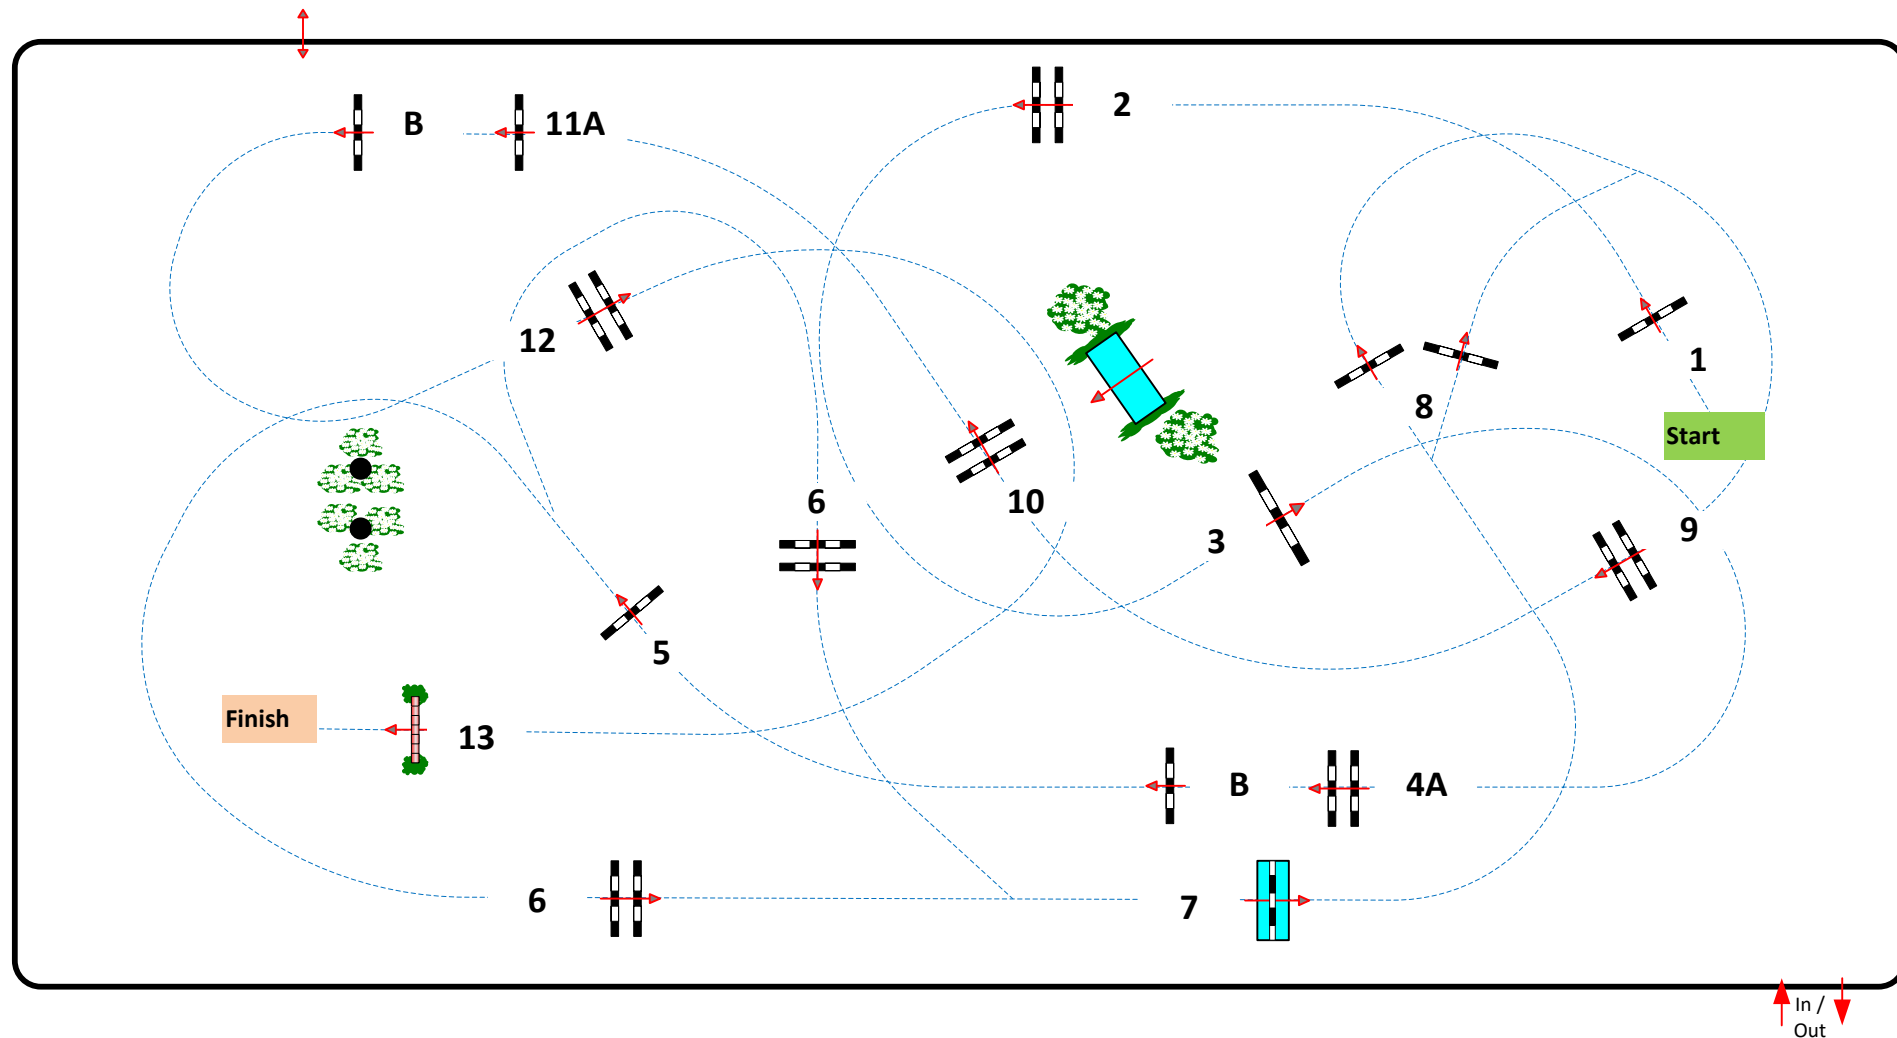

CSI*/*** Ommen 2021

S14

CSI***Medium Tour

Speed & Handiness Competition

zaterdag 10 juli 2021

Table: C
National RG:
FEI RG / Art. 263
Height: 1,45 m

Speed: 0 m/min
Length: 0 m
Time allowed: 0 sec
Time limit: 120 sec

Obstacles: 12
Efforts: 14
Penalty sec: 4

Course Designer
Henk Linders

Assitants
Martin Jansman
Sjack Meulemans
Willem Schepers
Tim Frielink

JURY