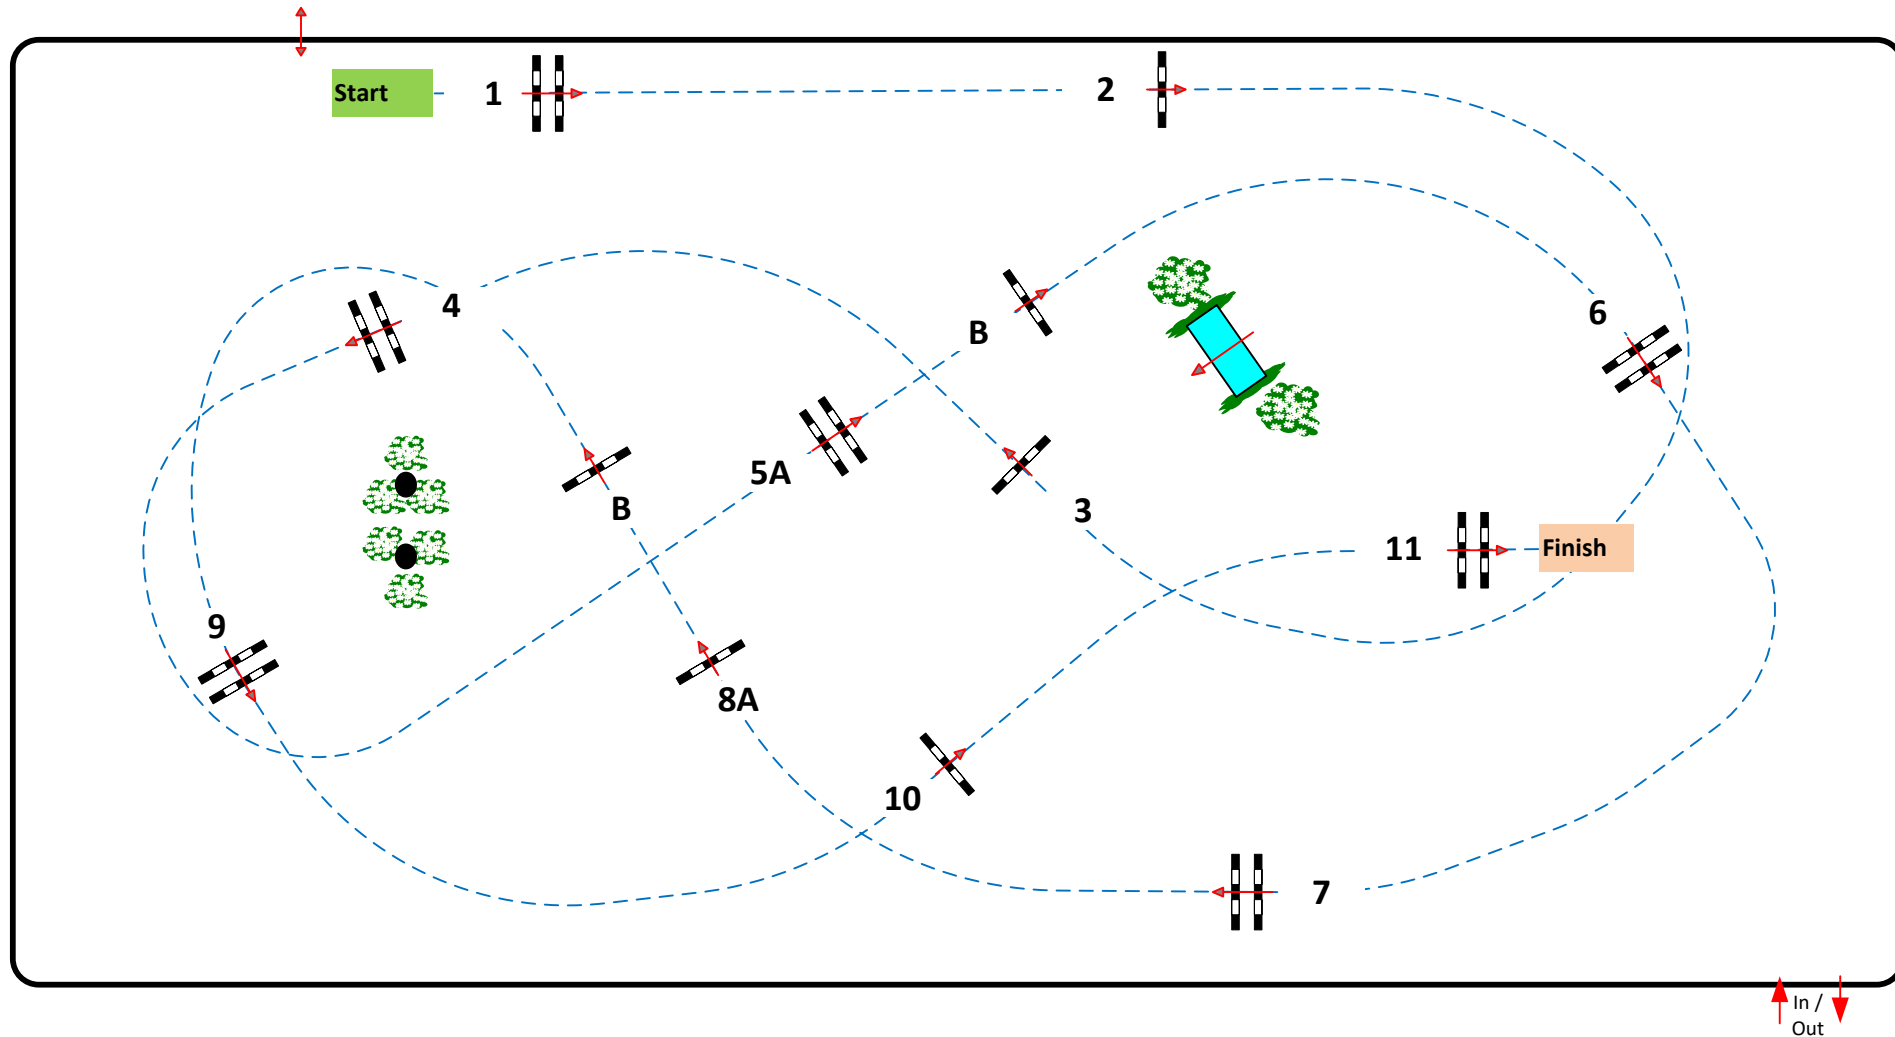

CSI*/**** Ommen 2021

S15

CSI***Medium tour 1,40

Competition against the clock

zondag 11 juli 2021

Table: A
National RG:
FEI RG / Art. 238.2.1
Height: 1,40 m

Speed: 350 m/min
Length: 480 m
Time allowed: 83 sec
Time limit: 166 sec

Obstacles: 11
Efforts: 13

Course Designer
Henk Linders

Assitants
Martin Jansman
Sjack Meulemans
Willem Schepers
Tim Frielink

JURY