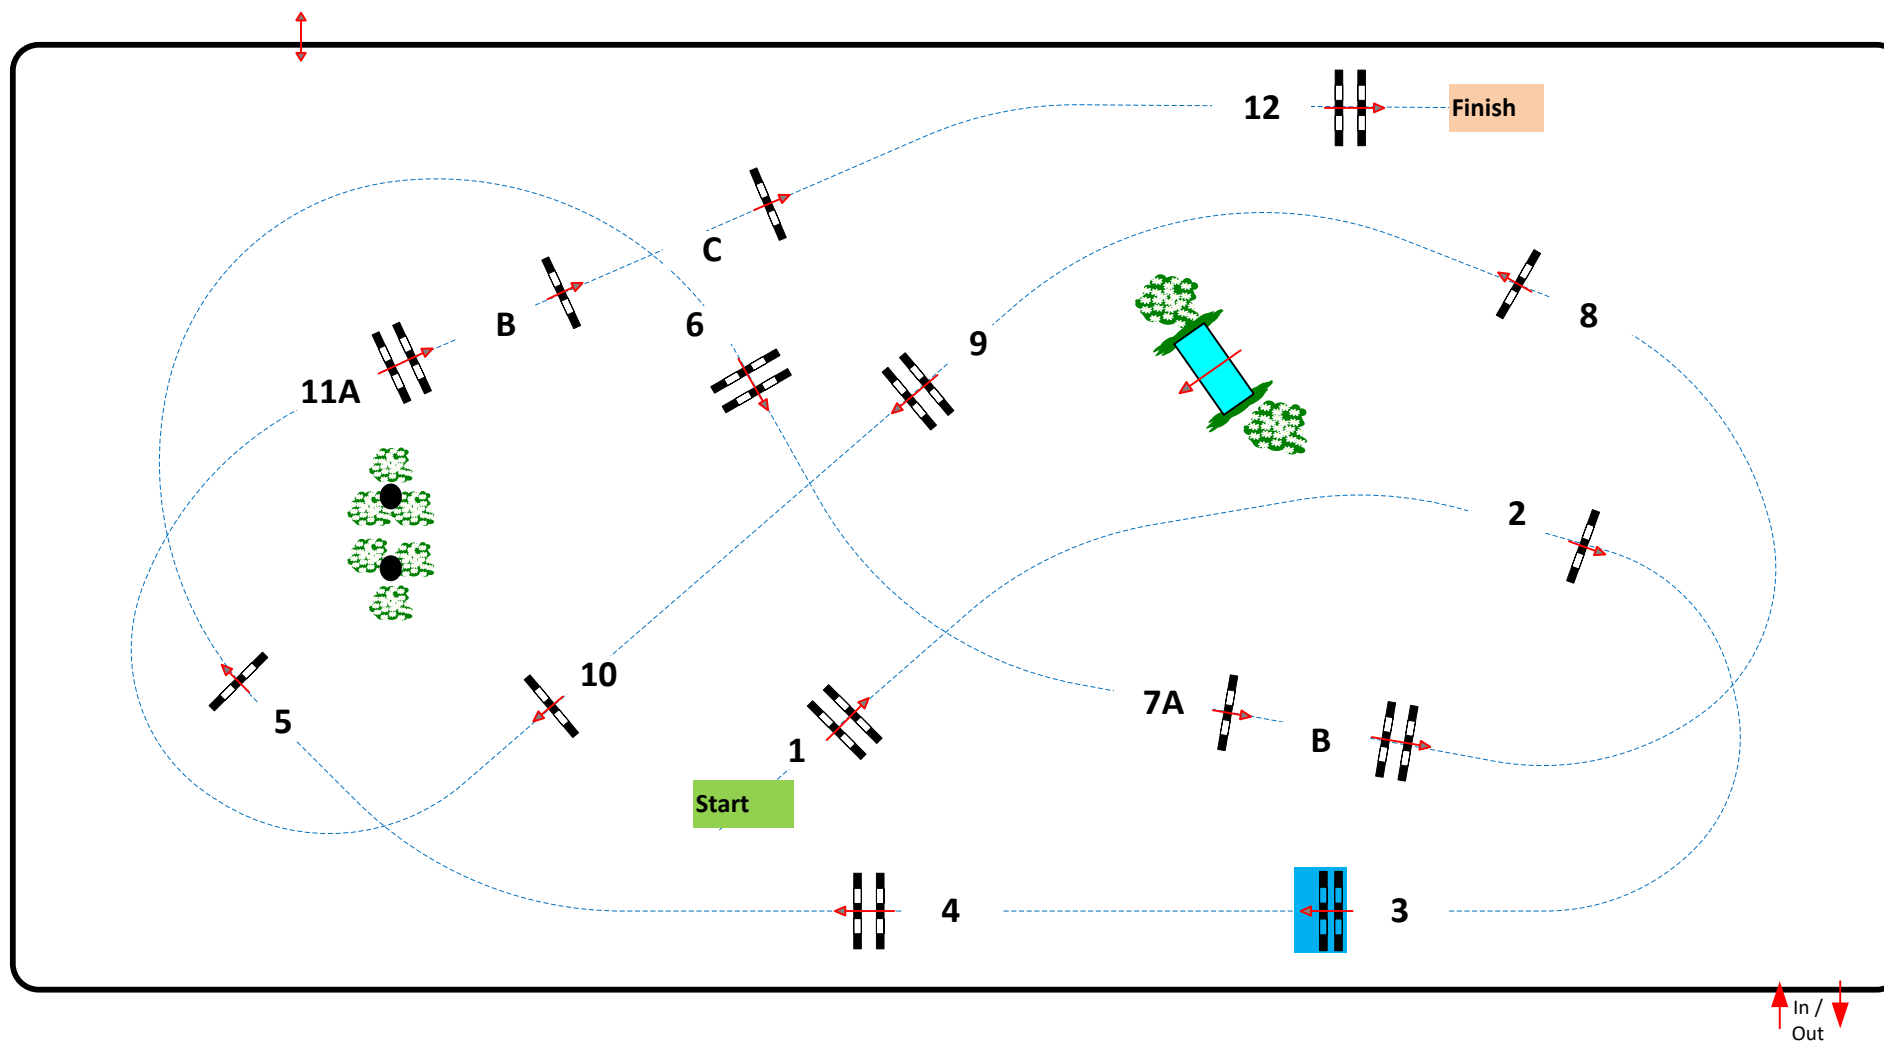

# CSI\*/\*\*\*\* Ommen 2021

**S16**

CSI\* Grand Prix 1,40

Competition with one jump-off

vrijdag 9 juli 2021

Table: A  
National RG:  
FEI RG / Art. 238.2.2  
Height: 1,40 m

Speed: 350 m/min  
Length: 430 m  
Time allowed: 74 sec  
Time limit: 148 sec

Obstacles: 12  
Efforts: 15

Jump off: 5 - 6 - 7A - 9 - 10 - 11AB - 12  
Length: 290 m  
Time allowed: 50 sec  
Time limit: 100 sec

Course Designer  
Henk Linders

Assitants  
Martin Jansman  
Sjack Meulemans  
Willem Schepers  
Tim Frielink