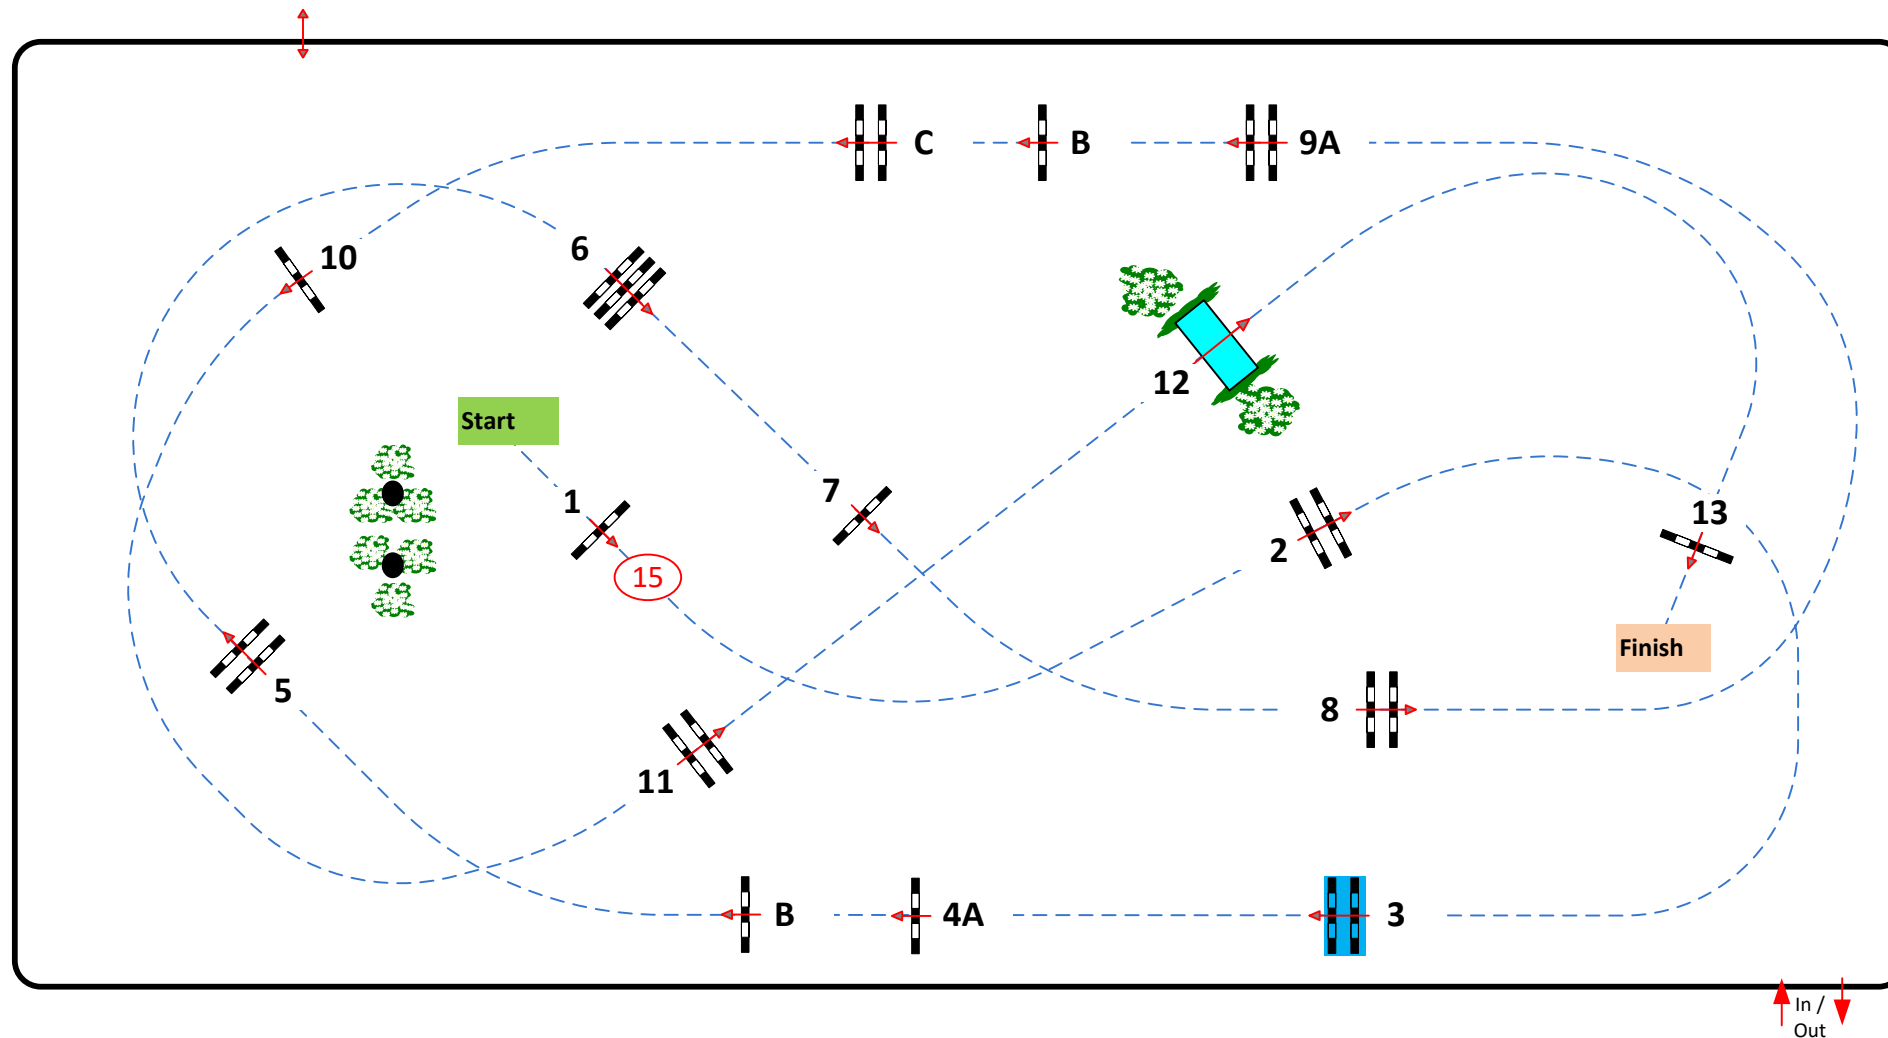

CSI*/*** Ommen 2021

S17

CSI*** Grand Prix 1,55

Competition with one jump-off

zondag 11 juli 2021

Table: A
National RG:
FEI RG / Art. 238.2.2
Height: 1,55 m

Speed: 375 m/min
Length: 520 m
Time allowed: 84 sec
Time limit: 168 sec

Obstacles: 13
Efforts: 16

Jump off: **5 - 7 - 8 - 9AB - 2 - 3 - 15**
Length: 320 m
Time allowed: 52 sec
Time limit: 104 sec

Course Designer
Henk Linders

Assistants
Martin Jansman
Sjakk Meulemans
Willem Schepers
Tim Frielink