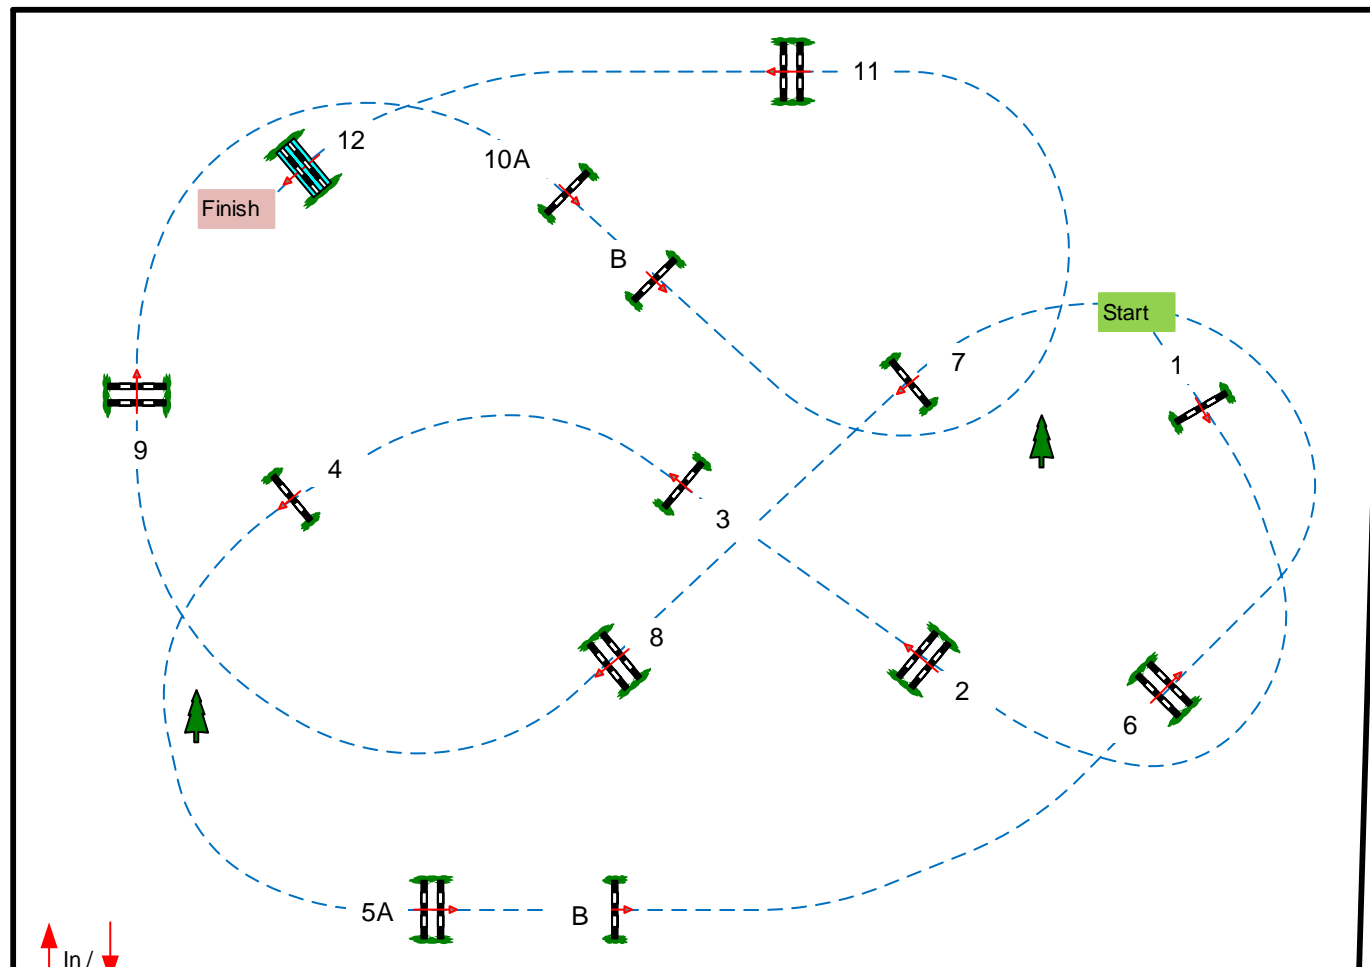

# CSI \*\*/\* ERMELO

Class No.: **S5**

CSI\*\* 1,45

Competition against the clock

donderdag 1 mei 2025

Table: A  
 National RG:  
 FEI RG / Art. 238.2.1  
 Height: 1,45 m

Speed: 350 m/min

Length: 480 m  
 Time allowed: 83 sec  
 Time limit: 166 sec

Obstacles: 12  
 Efforts: 14

JURY

Course Designteam;

Marco de jong  
 Martin Jansman  
 Jos Slottje