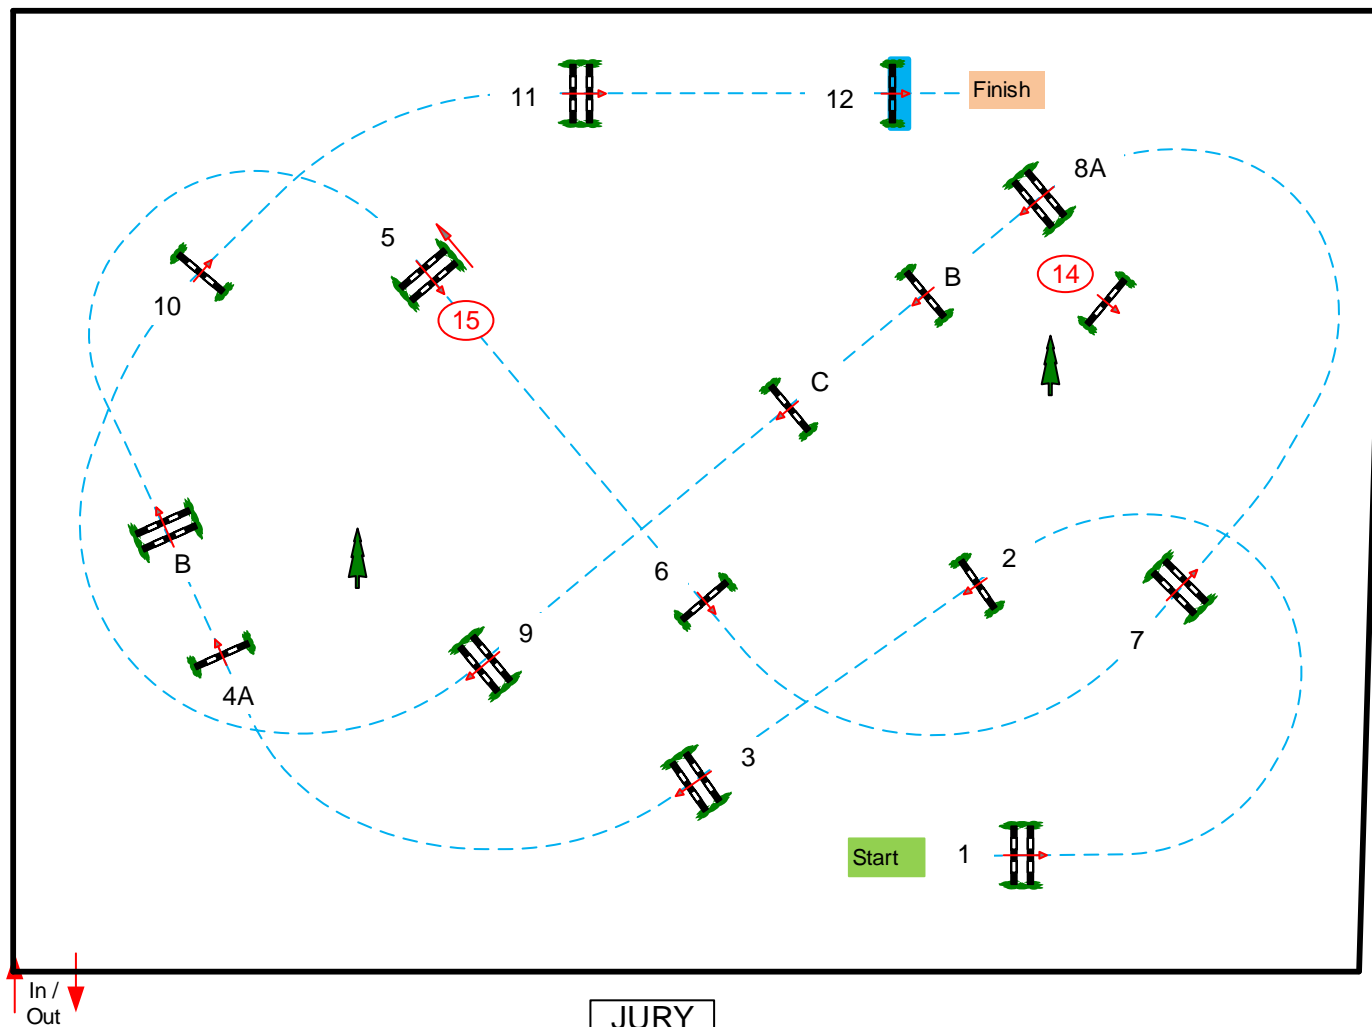

# CSI \*\*/\* ERMELO

Class No.: **S13**

CSI\*\* 1,40

Winning round

zaterdag 3 mei 2025

Table: A  
National RG:  
FEI RG / Art. 276.2  
Height: 1,40 m

Speed: 350 m/min

Length: 0 m  
Time allowed: 0 sec  
Time limit: 0 sec

Obstacles: 12  
Efforts: 15

Winning Round:  
**2 - 3 - 6 - 7 - 8BC - 11 - 14 - 15**

Length: 380 m  
Time allowed: 66 sec  
Time limit: 132 sec

Course Designteam;  
Marco de jong  
Martin Jansman  
Jos Slottje