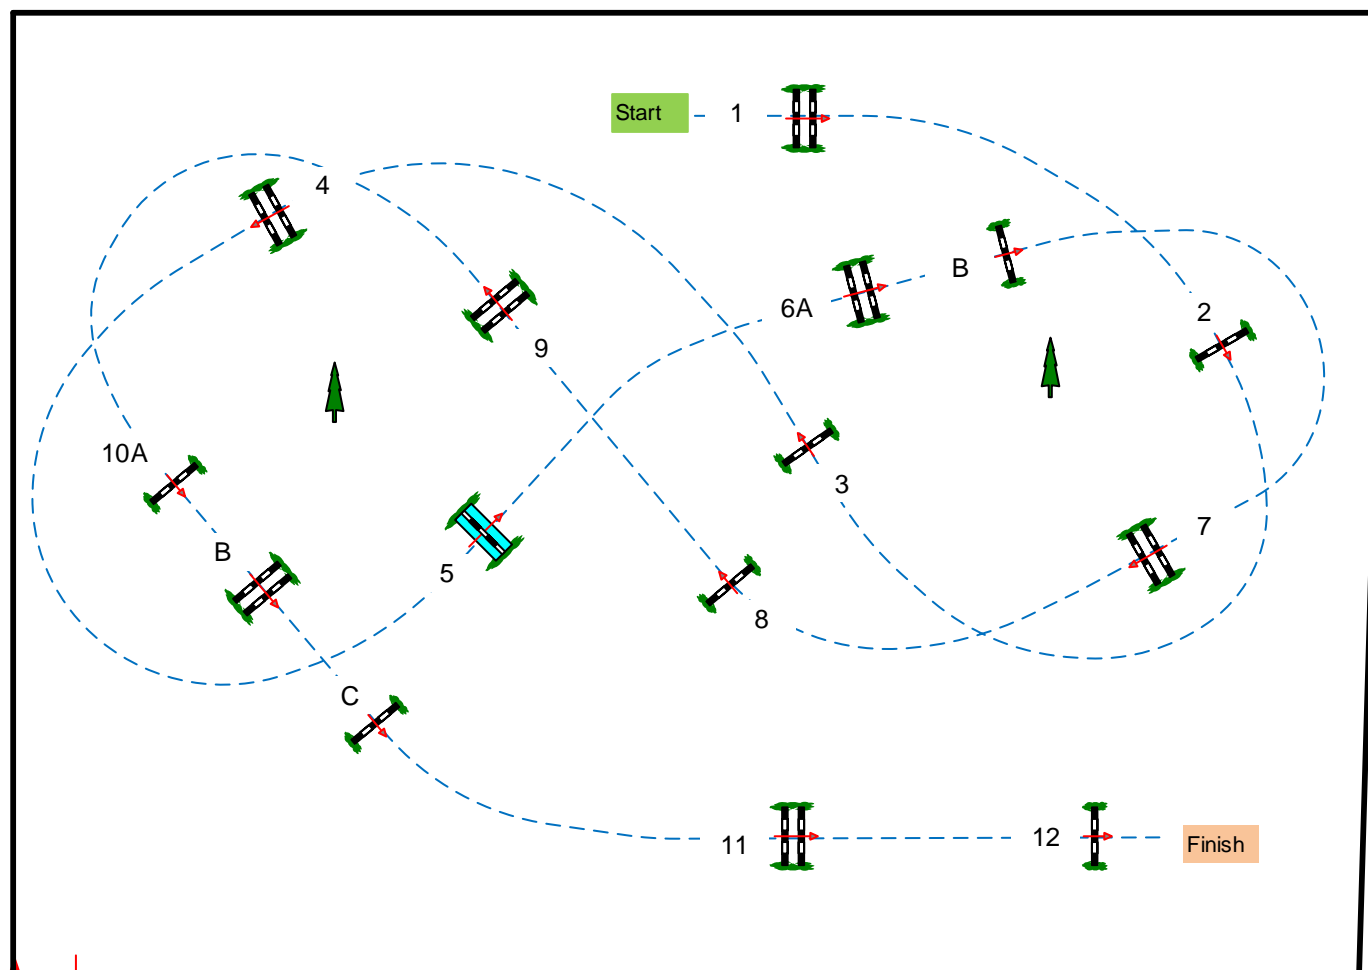

CSI **/* ERMELO

Class No.: **S14**

CSI* 1,35

Competition with jump-off

zaterdag 3 mei 2025

Table: A
 National RG:
 FEI RG / Art. 238.2.2
 Height: 1,35 m

Speed: 350 m/min

Length: 0 m
 Time allowed: 0 sec
 Time limit: 0 sec

Obstacles: 12
 Efforts: 15

Jump-off:
3 - 4 - 5 - 6A - 9 - 10AB - 11

Length: 360 m
 Time allowed: 62 sec
 Time limit: 124 sec

Course Designteam;
 Marco de jong
 Martin Jansman
 Jos Slottje

In /
 Out

JURY