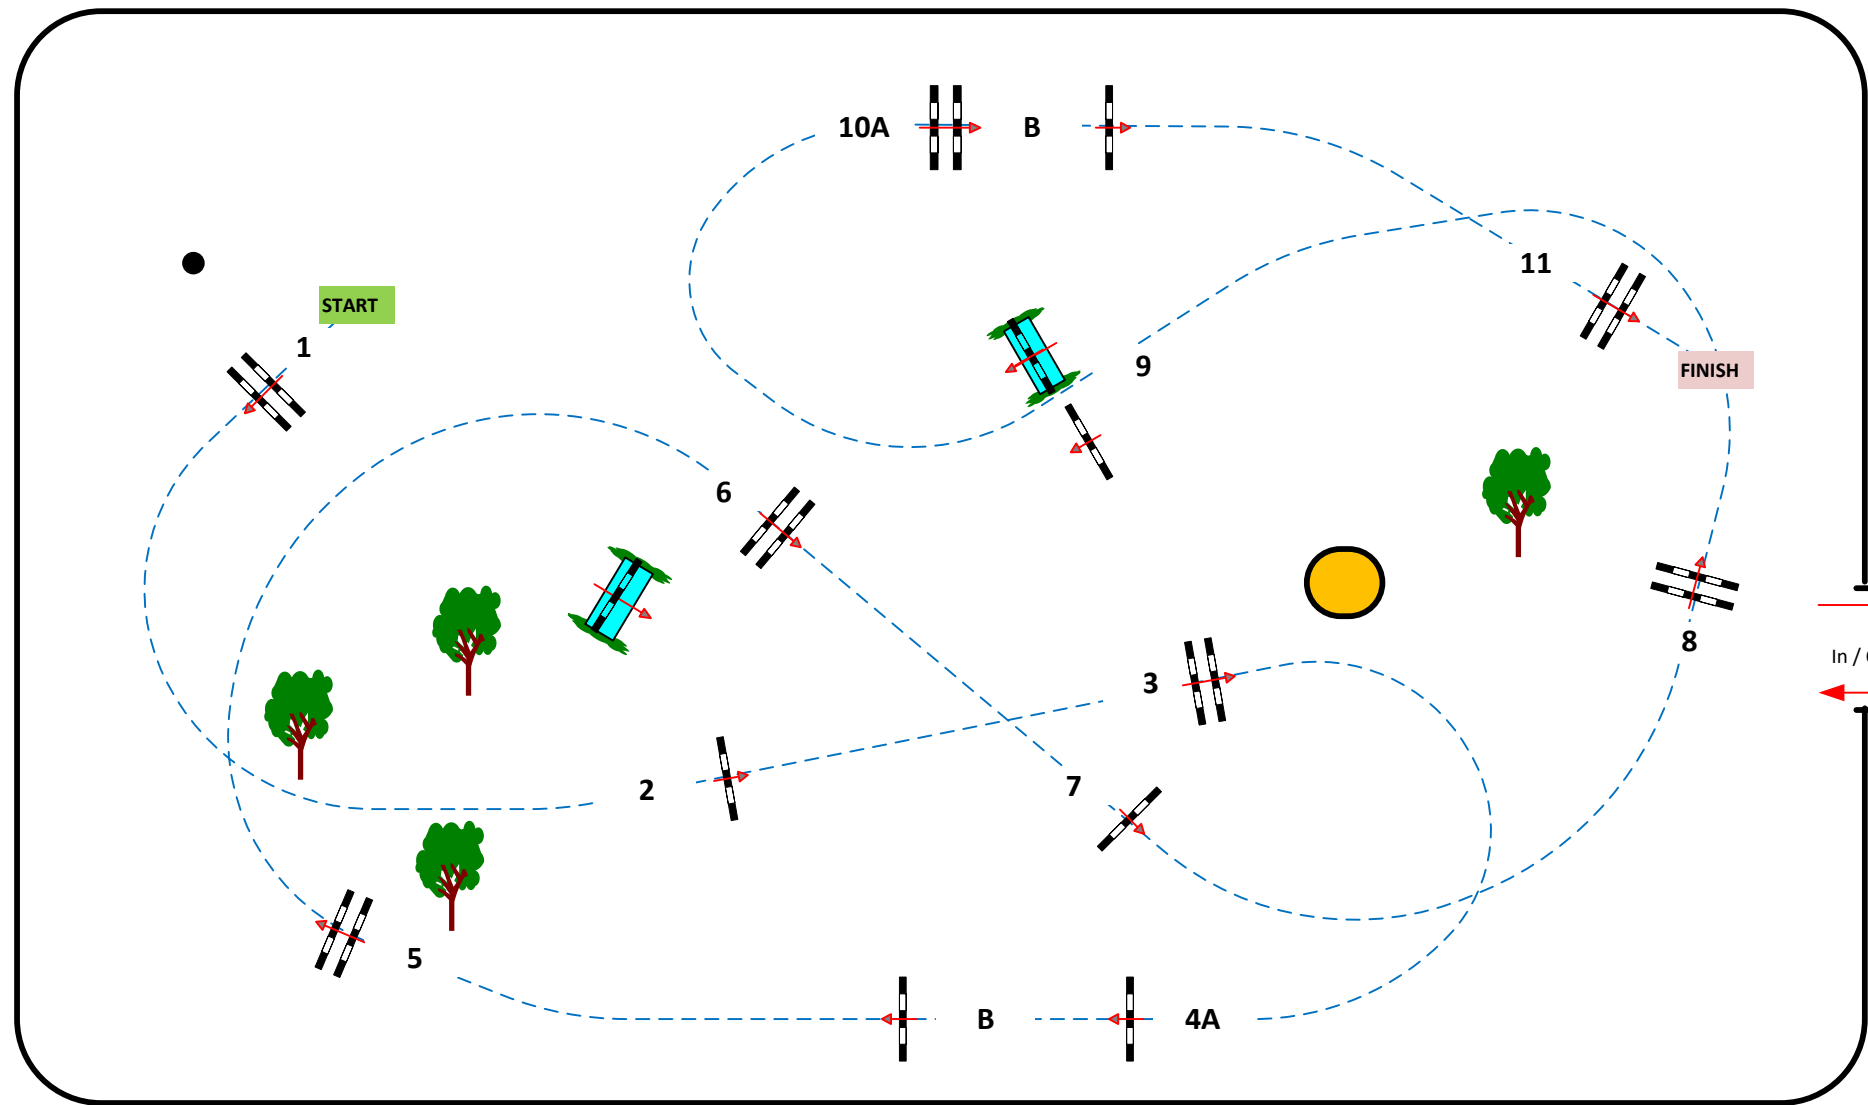

CSIO 2026 P/CH/J/YR

From 27 until 31 may 2026
De Wolden - The Netherlands

Table: A
 FEI RG / Art. 220.2.1
 Height: 1,30 m

Speed: 350 m/min
 Length: 470 m
 Time allowed: 81 sec
 Time limit: 162 sec

Obstacles: 11
 Efforts: 13

Jantje Broek – Dekker
Arena

S1

Children Big Tour
 Competition against the clock
 woensdag 27 mei 2026

In / Out

Henk Linders
 FEI Level 3 course designer
 +31628967089

Course Design team:
 Henk Linders
 Martin Jansman
 Sjack Meuleman
 Willem Schepers