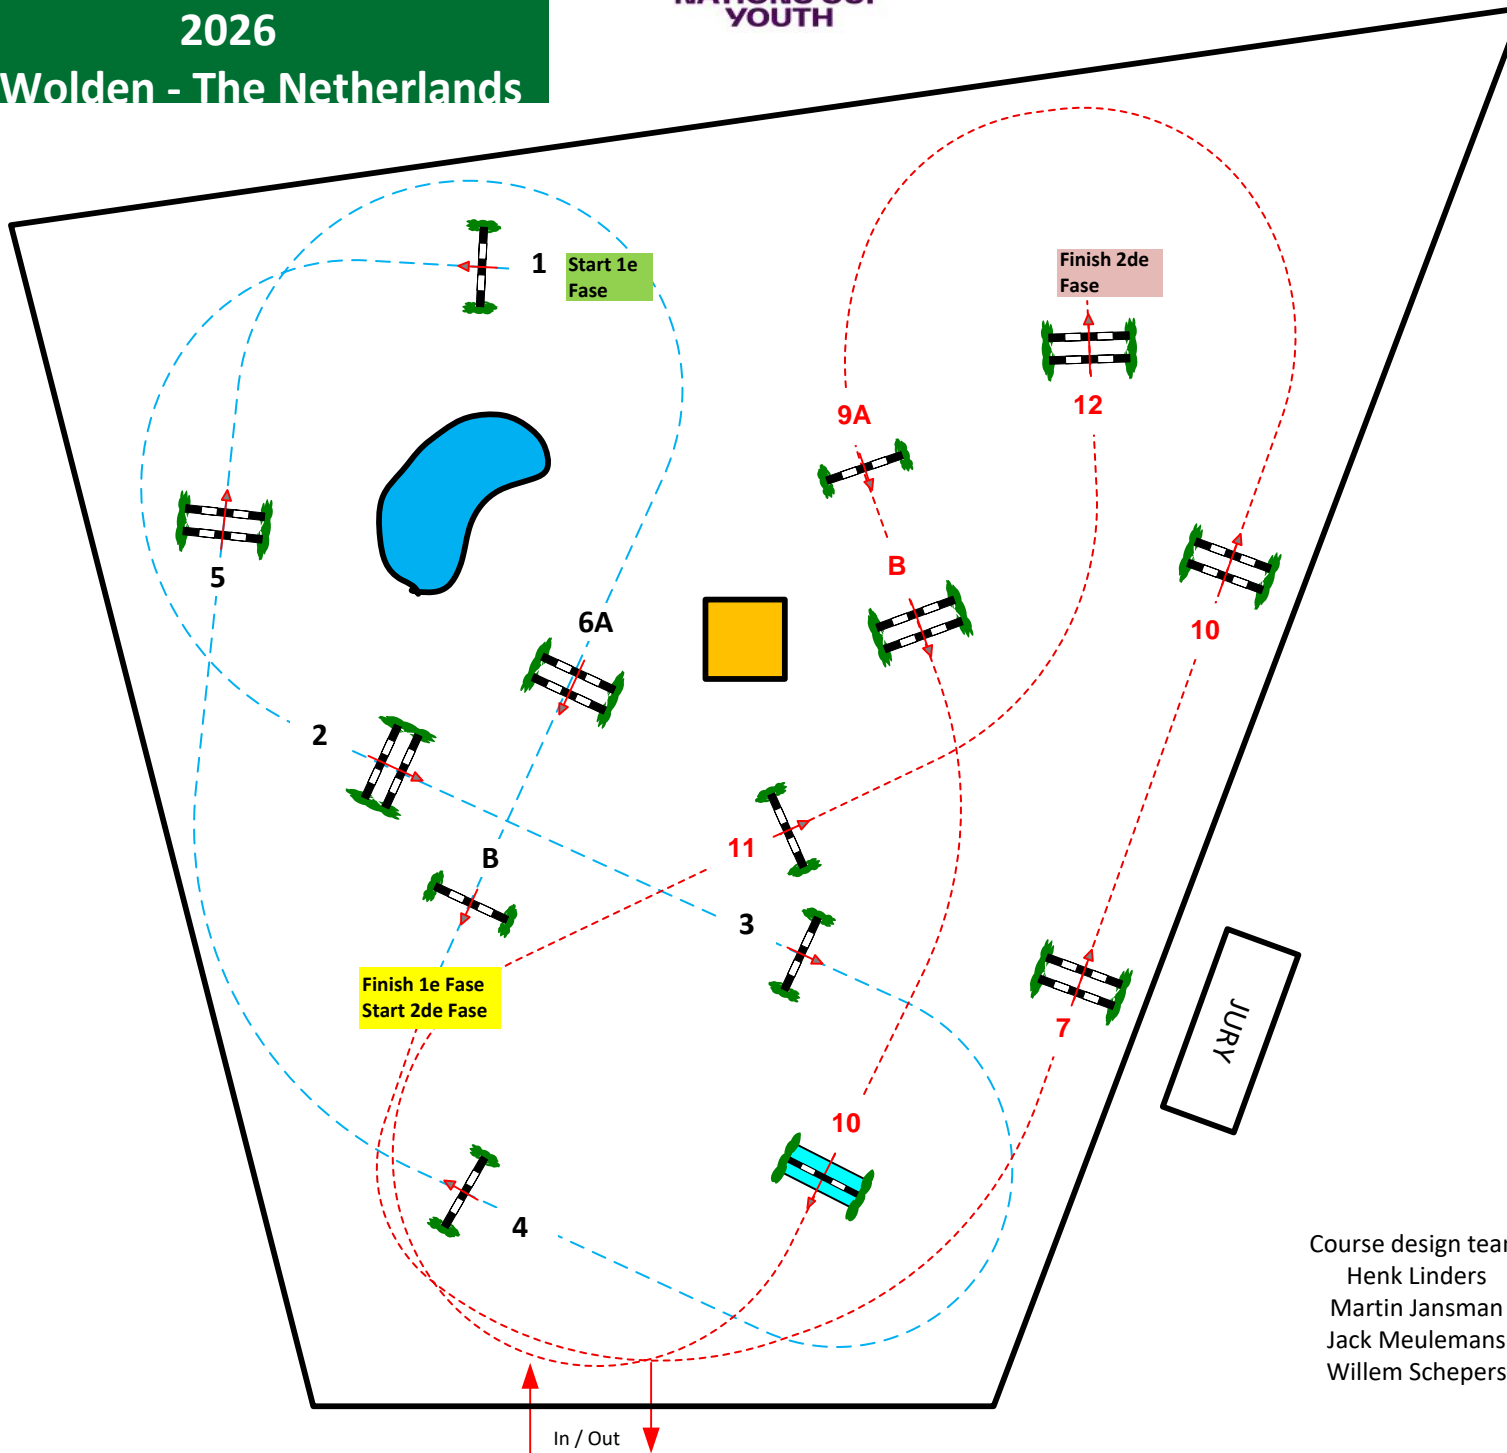

CSIO 2026

P/CH/J/YR

From 27 may until 31 may
2026

De Wolden - The Netherlands

Jaap Broek
Arena

S5

CSIOJ small tour 1,35

Competition in two Phases Special

woensdag 27 mei 2026

Table: A
National RG: 222.2.3
FEI RG / Art.
Height: 1,35 m

Speed: 350 m/min

Length: 250 m
Time allowed: 43 sec
Time limit: 86 sec

Obstacles: 6
Efforts: 7
Penalty sec
Closed combination:

2nd Phase: 7 t/m 12
Length: 260 m
Time allowed: 45 sec
Time limit: 90 sec

Course design team
Henk Linders
Martin Jansman
Jack Meulemans
Willem Schepers