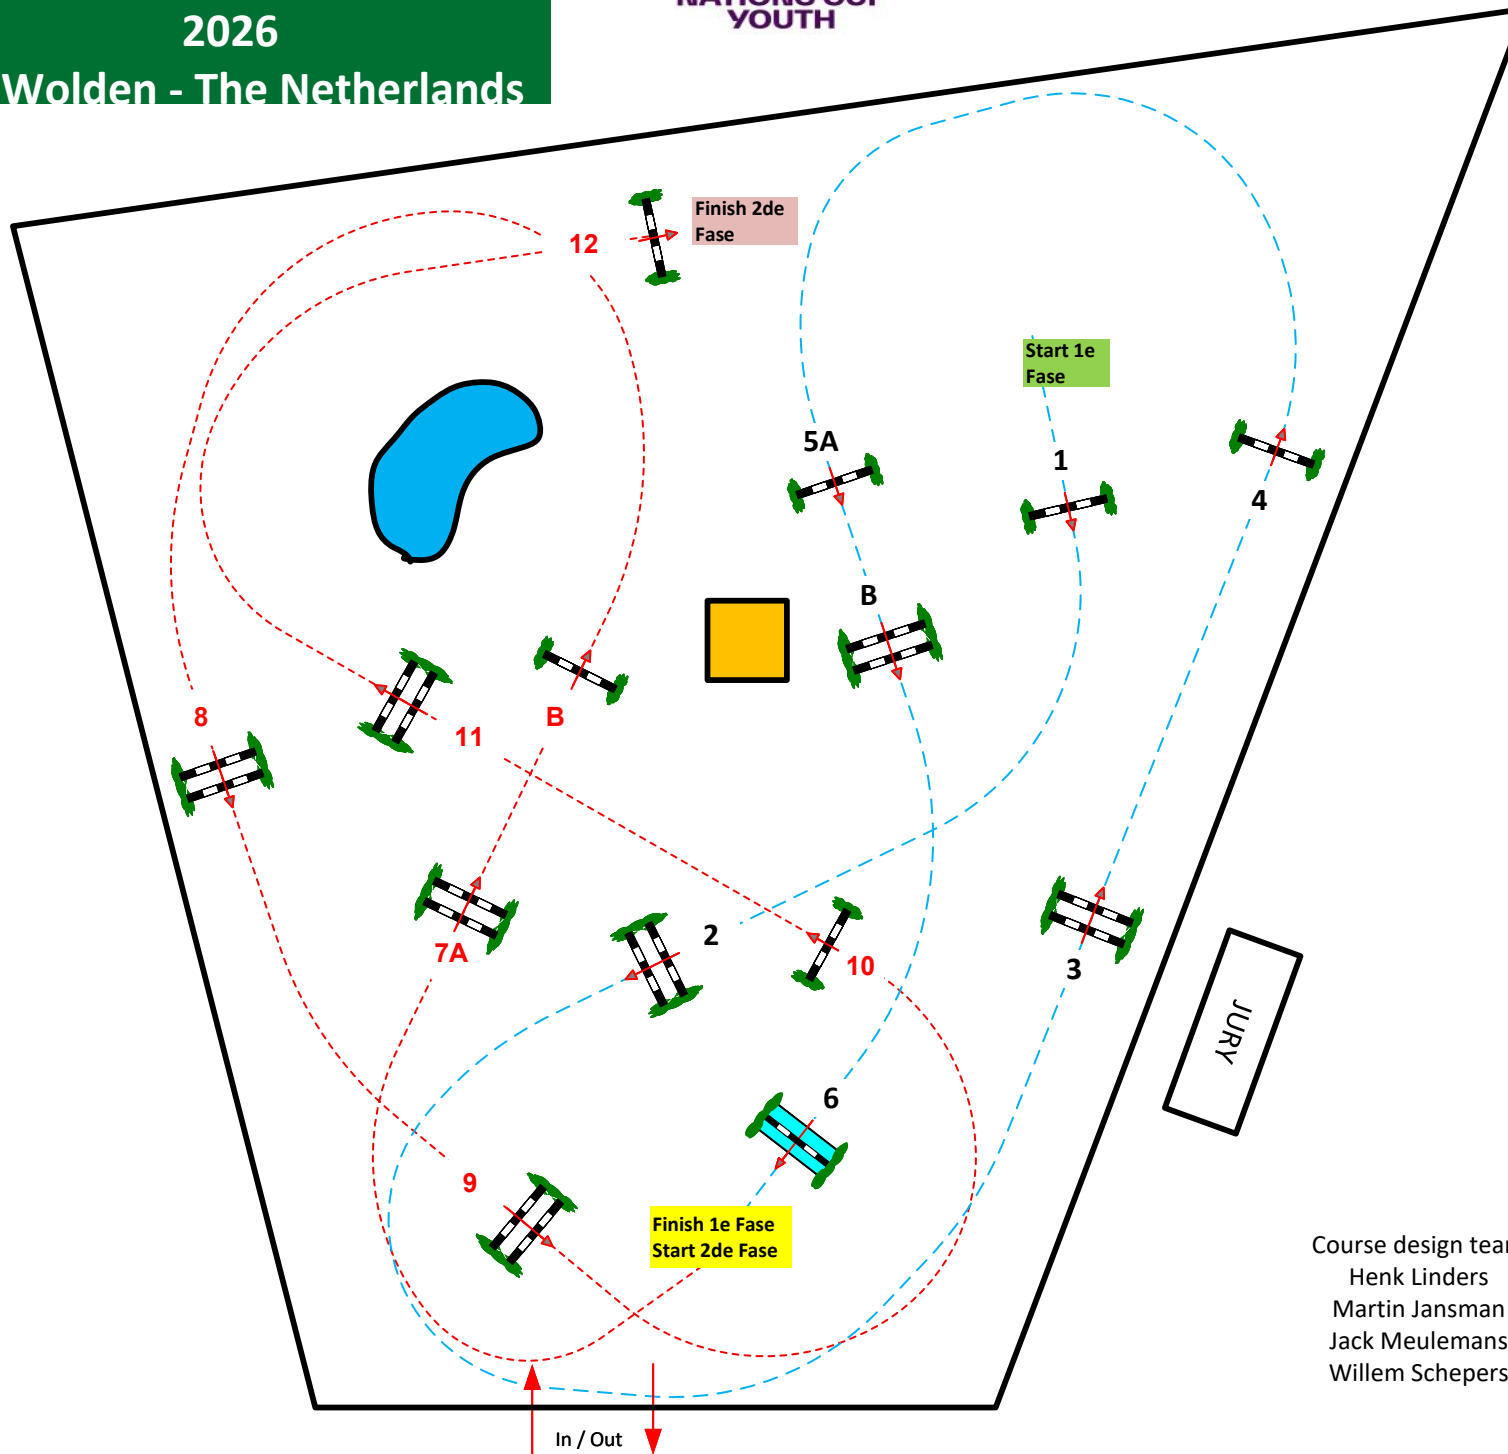

CSIO 2026

P/CH/J/YR

From 27 may until 31 may
2026

De Wolden - The Netherlands

Jaap Broek
Arena

S6

CSIOYR small tour 1,40

Competition in two Phases Special

woensdag 27 mei 2026

Table: A
National RG: 222.2.3
FEI RG / Art.
Height: 1,40 m

Speed: 350 m/min

Length: 250 m
Time allowed: 43 sec
Time limit: 86 sec

Obstacles: 6
Efforts: 7
Penalty sec
Closed combination:

2nd Phase: 7 t/m 12
Length: 260 m
Time allowed: 45 sec
Time limit: 90 sec

Course design team
Henk Linders
Martin Jansman
Jack Meulemans
Willem Schepers