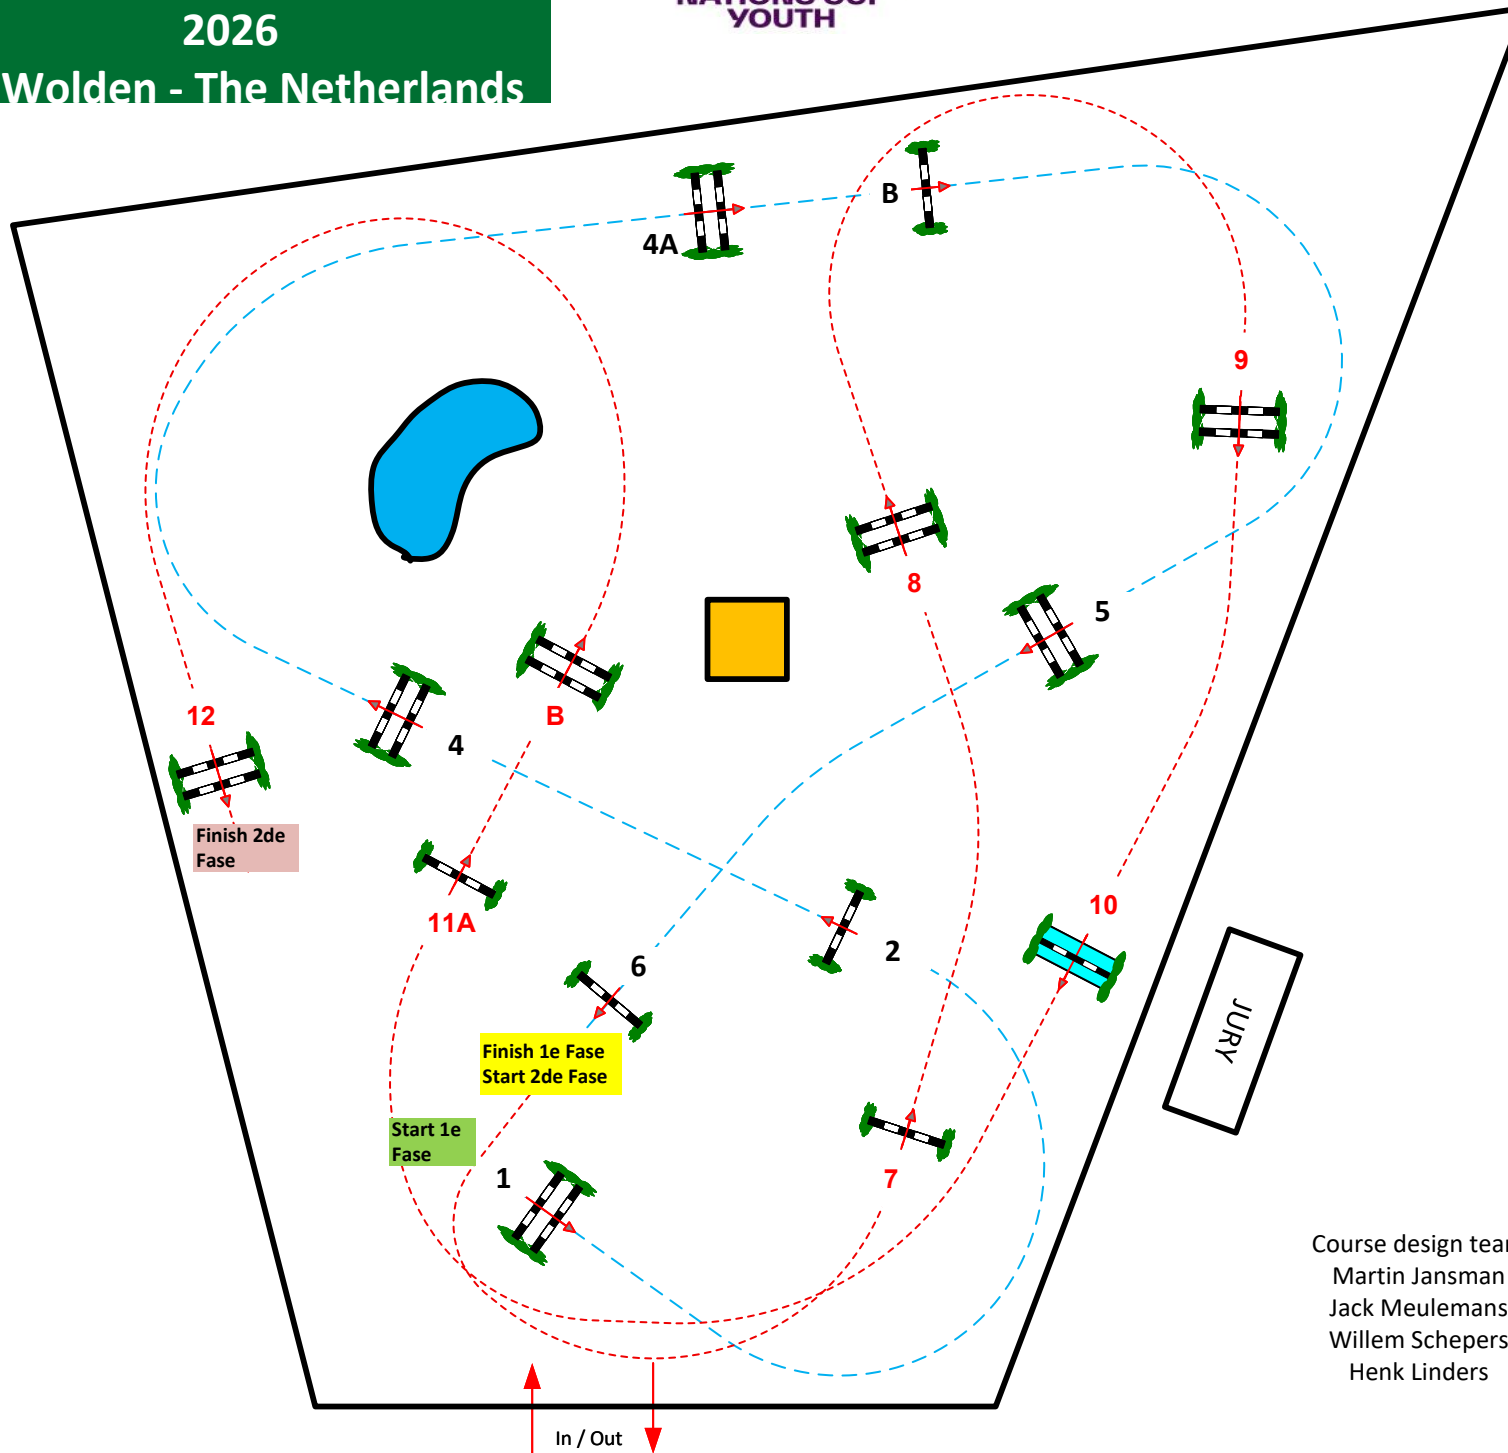

CSIO 2026

P/CH/J/YR

From 27 may until 31 may
2026

De Wolden - The Netherlands

Jaap Broek
Arena

S7

CSIOCh small tour 1,25

Competition in two Phases Special

woensdag 27 mei 2026

Table: A
National RG: 222.2.3
FEI RG / Art.
Height: 1,25 m

Speed: 350 m/min

Length: 250 m
Time allowed: 43 sec
Time limit: 86 sec

Obstacles: 6
Efforts: 7
Penalty sec
Closed combination:

2nd Phase: 7 t/m 12
Length: 280 m
Time allowed: 48 sec
Time limit: 96 sec

Course design team
Martin Jansman
Jack Meulemans
Willem Schepers
Henk Linders