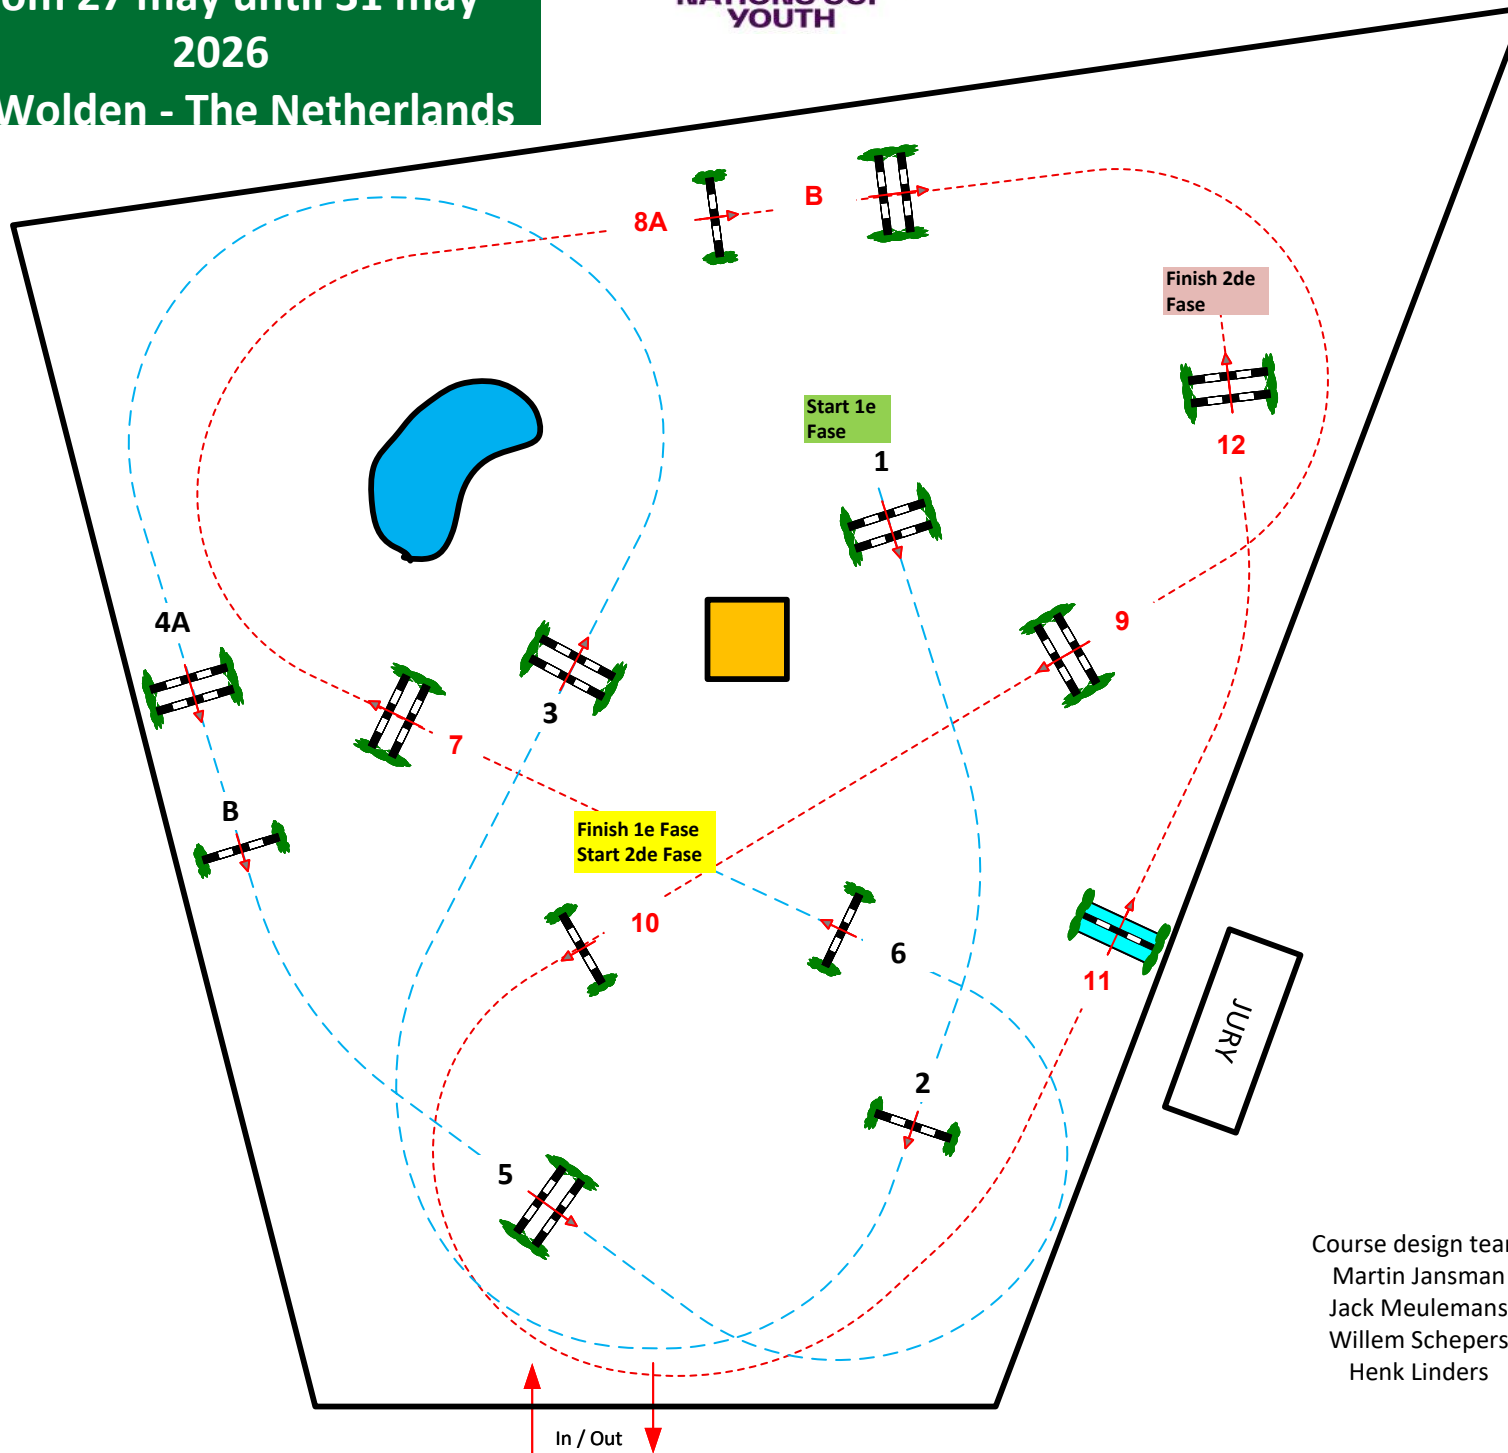

CSIO 2026

P/CH/J/YR

From 27 may until 31 may
2026

De Wolden - The Netherlands

Jaap Broek
Arena

S8

CSIOP small tour 1,25

Competition in two Phases Special

woensdag 27 mei 2026

Table: A
National RG: 222.2.3
FEI RG / Art.
Height: 1,25 m

Speed: 350 m/min

Length: 260 m
Time allowed: 45 sec
Time limit: 90 sec

Obstacles: 6
Efforts: 7
Penalty sec
Closed combination:

2nd Phase: 7 t/m 12
Length: 250 m
Time allowed: 43 sec
Time limit: 86 sec

Course design team
Martin Jansman
Jack Meulemans
Willem Schepers
Henk Linders