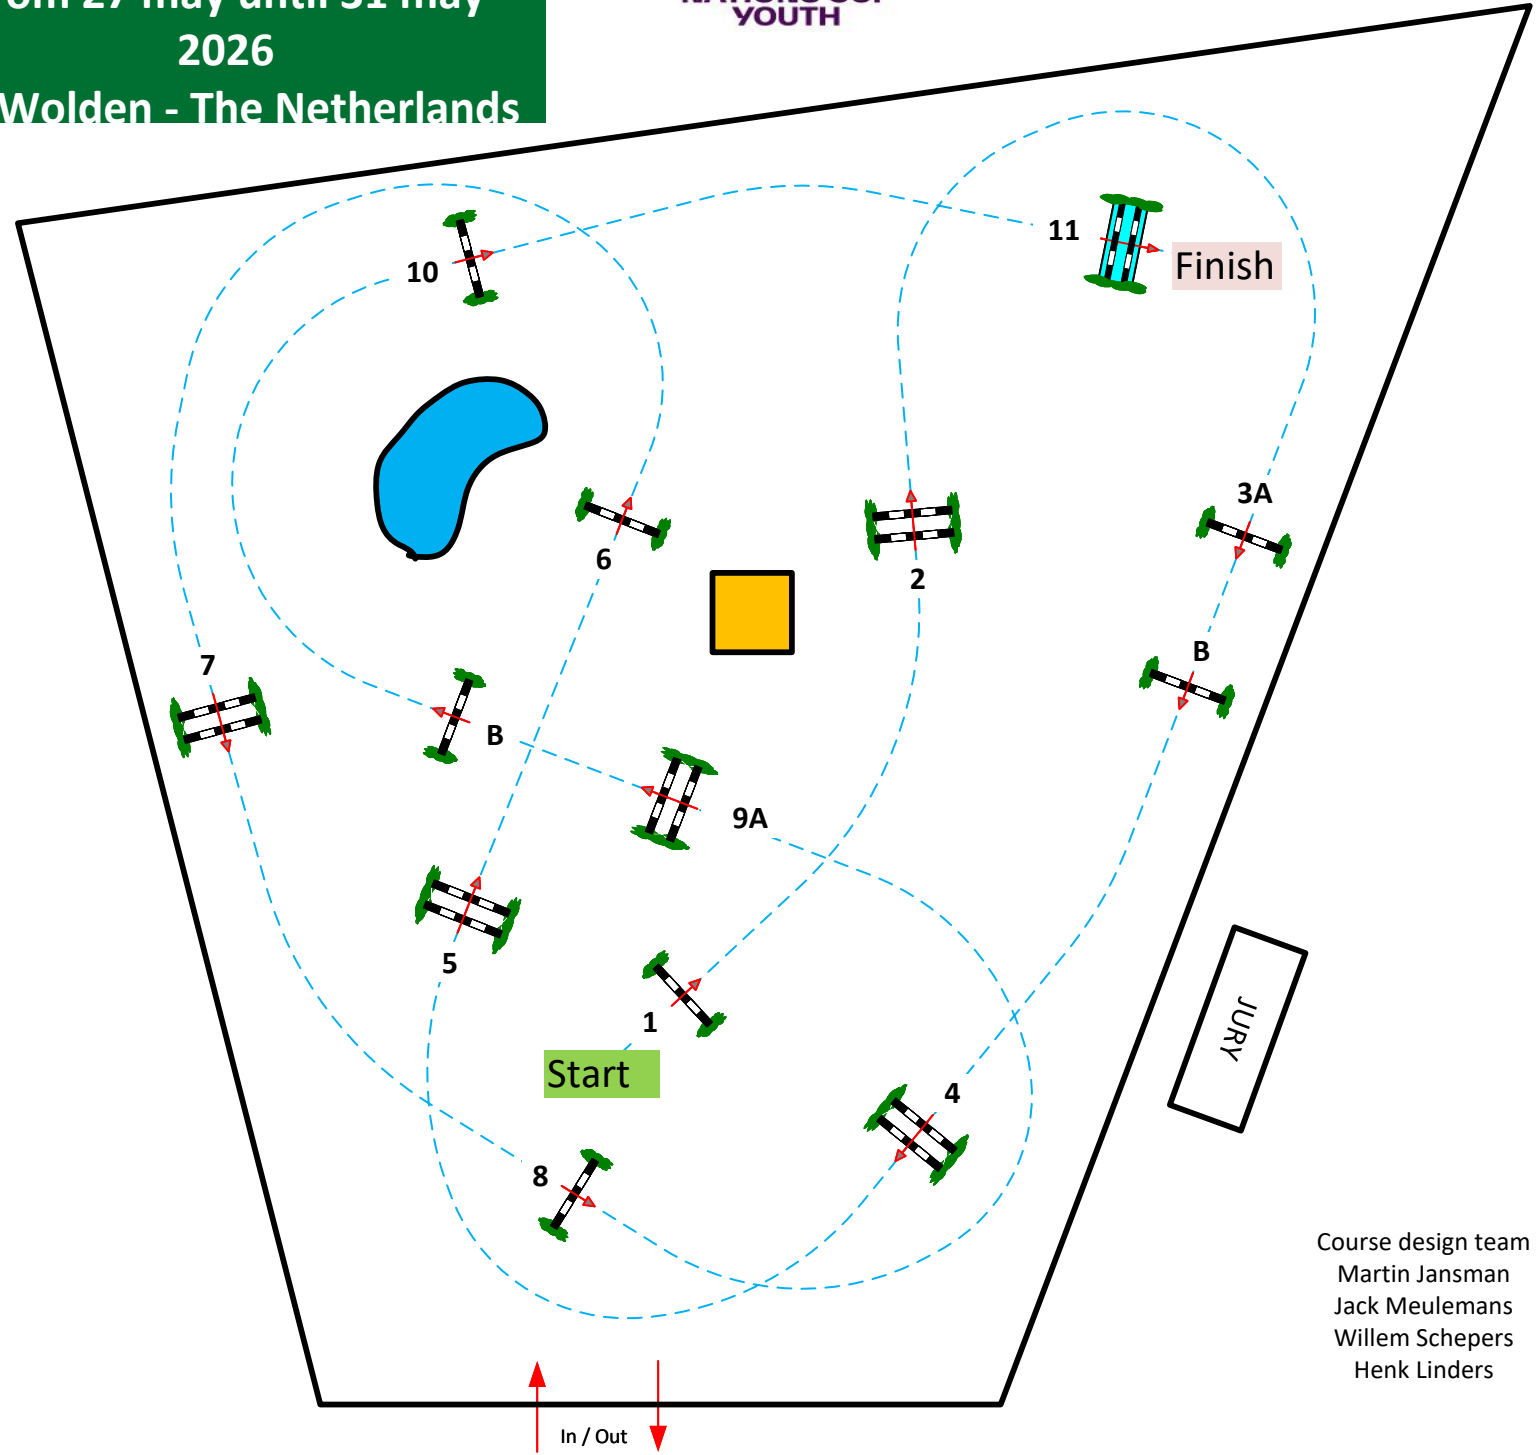

**CSIO 2026**  
**P/CH/J/YR**  
**From 27 may until 31 may**  
**2026**  
**De Wolden - The Netherlands**

**Jaap Broek**  
**Arena**

**S13**

**CSIOJ small tour 1,35**  
**Competition against the clock**  
**donderdag 28 mei 2026**

Table: A  
 National RG: 220.2.1  
 FEI RG / Art.  
 Height: 1,35 m

Speed: 350 m/min  
 Length: 420 m  
 Time allowed: 72 sec  
 Time limit: 144 sec

Obstacles: 11  
 Efforts: 14  
 Penalty sec  
 Closed combination:

In / Out

Course design team  
 Martin Jansman  
 Jack Meulemans  
 Willem Schepers  
 Henk Linders