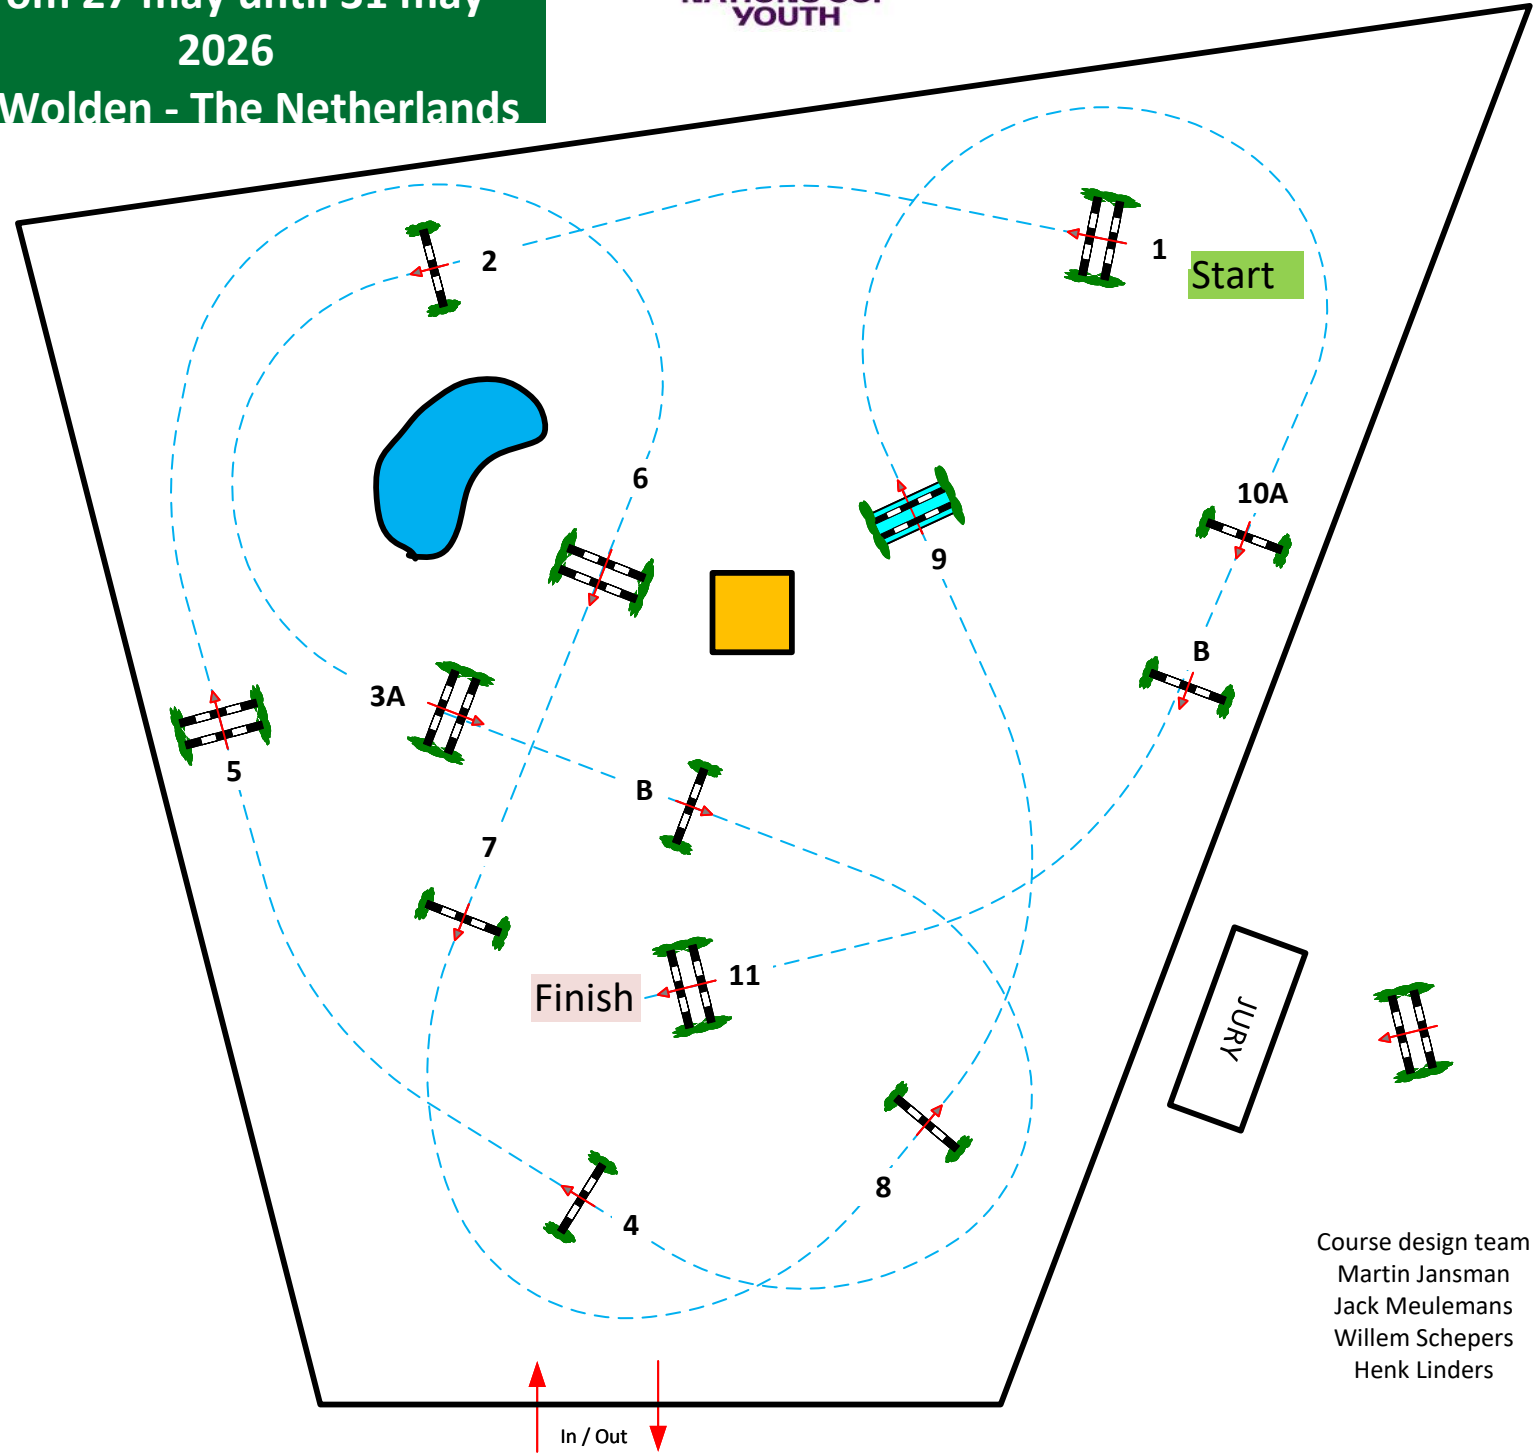

CSIO 2026
P/CH/J/YR
From 27 may until 31 may
2026
De Wolden - The Netherlands

Jaap Broek
Arena

S14

CSIOYR small tour 1,40
Competition against the clock
donderdag 28 mei 2026

Table: A
 National RG: 220.2.1
 FEI RG / Art.
 Height: 1,40 m

Speed: 350 m/min
 Length: 440 m
 Time allowed: 76 sec
 Time limit: 152 sec

Obstacles: 11
 Efforts: 13
 Penalty sec
 Closed combination:

Course design team
 Martin Jansman
 Jack Meulemans
 Willem Schepers
 Henk Linders