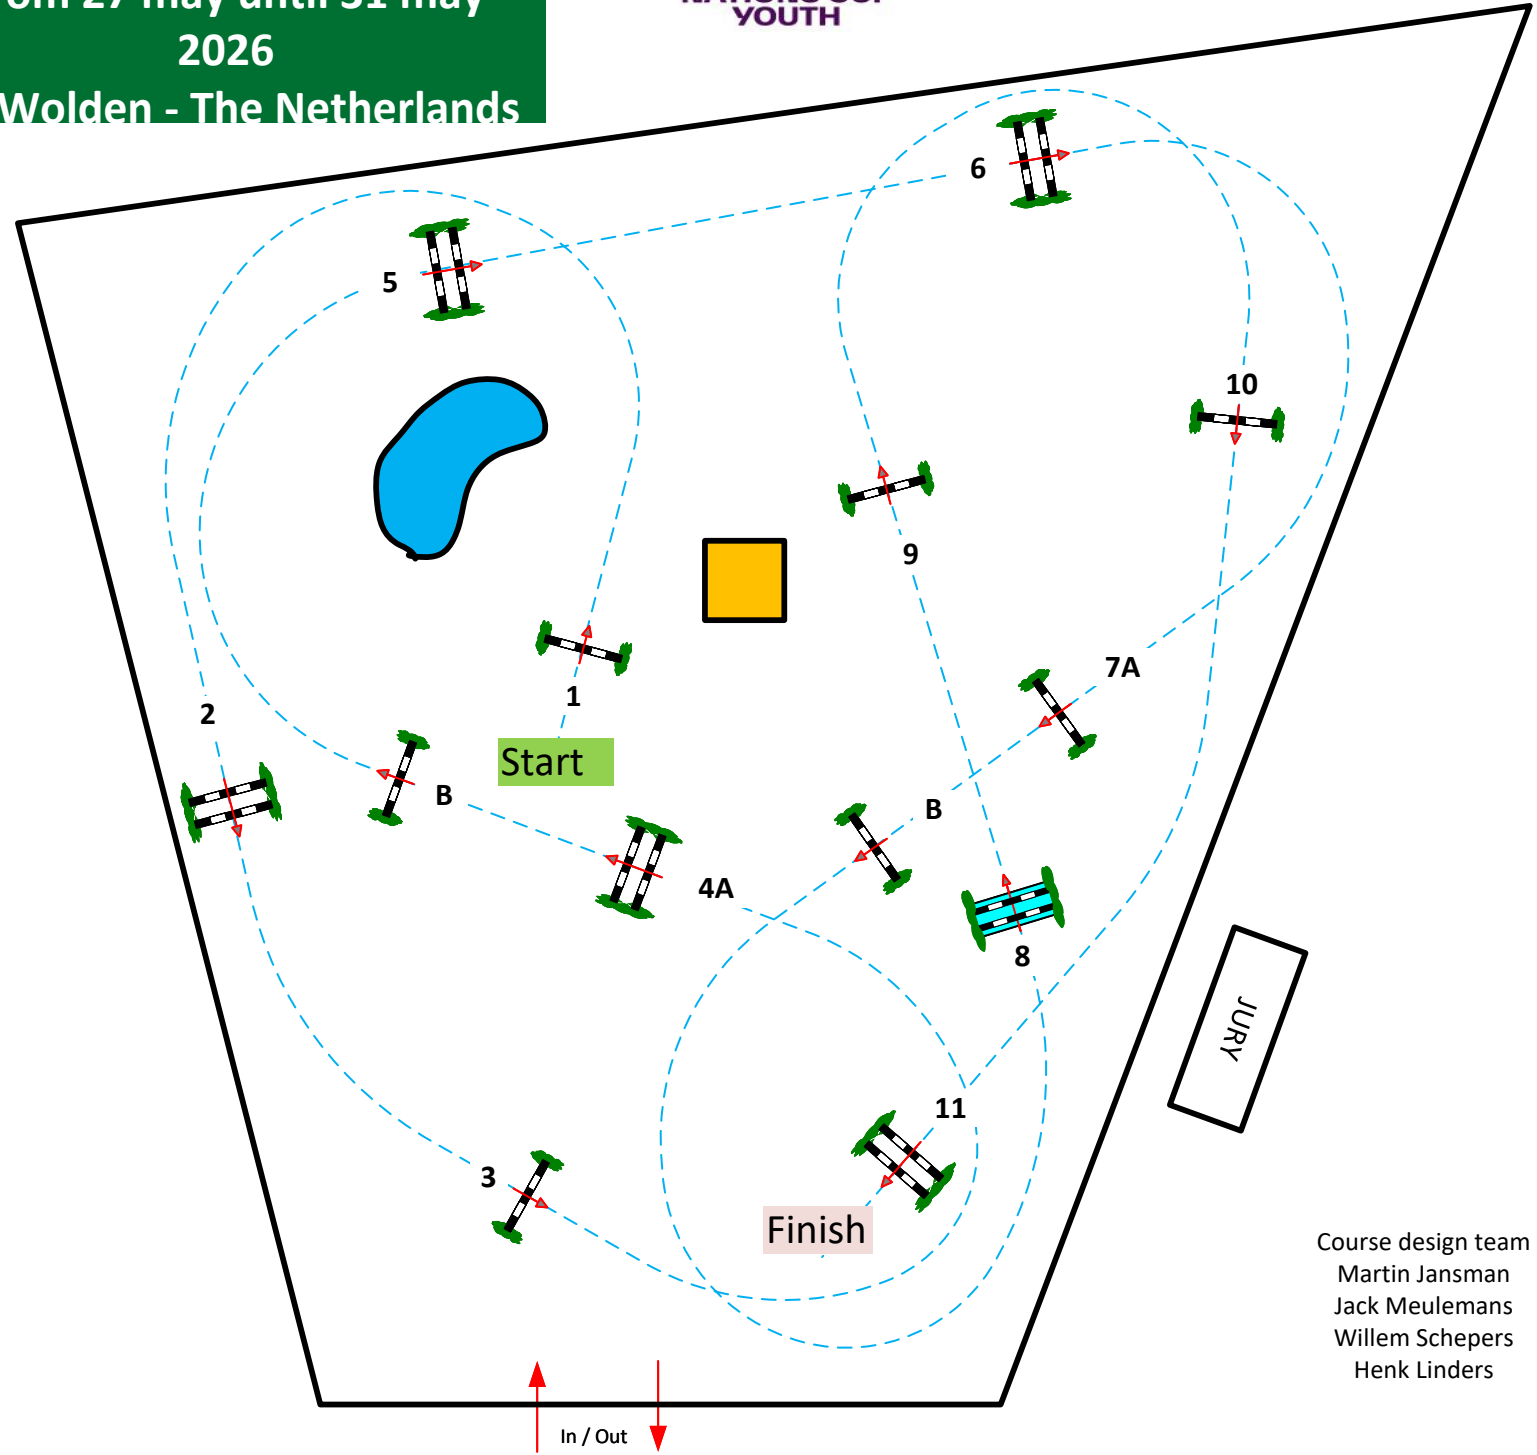

CSIO 2026
P/CH/J/YR
From 27 may until 31 may
2026
De Wolden - The Netherlands

Jaap Broek
Arena

S15

CSIOJY small tour 1,30
Competition against the clock
donderdag 28 mei 2026

Table: A
 National RG: 220.2.1
 FEI RG / Art.
 Height: 1,30 m

Speed: 350 m/min
 Length: 470 m
 Time allowed: 81 sec
 Time limit: 162 sec

Obstacles: 11
 Efforts: 13
 Penalty sec
 Closed combination:

Course design team
 Martin Jansman
 Jack Meulemans
 Willem Schepers
 Henk Linders