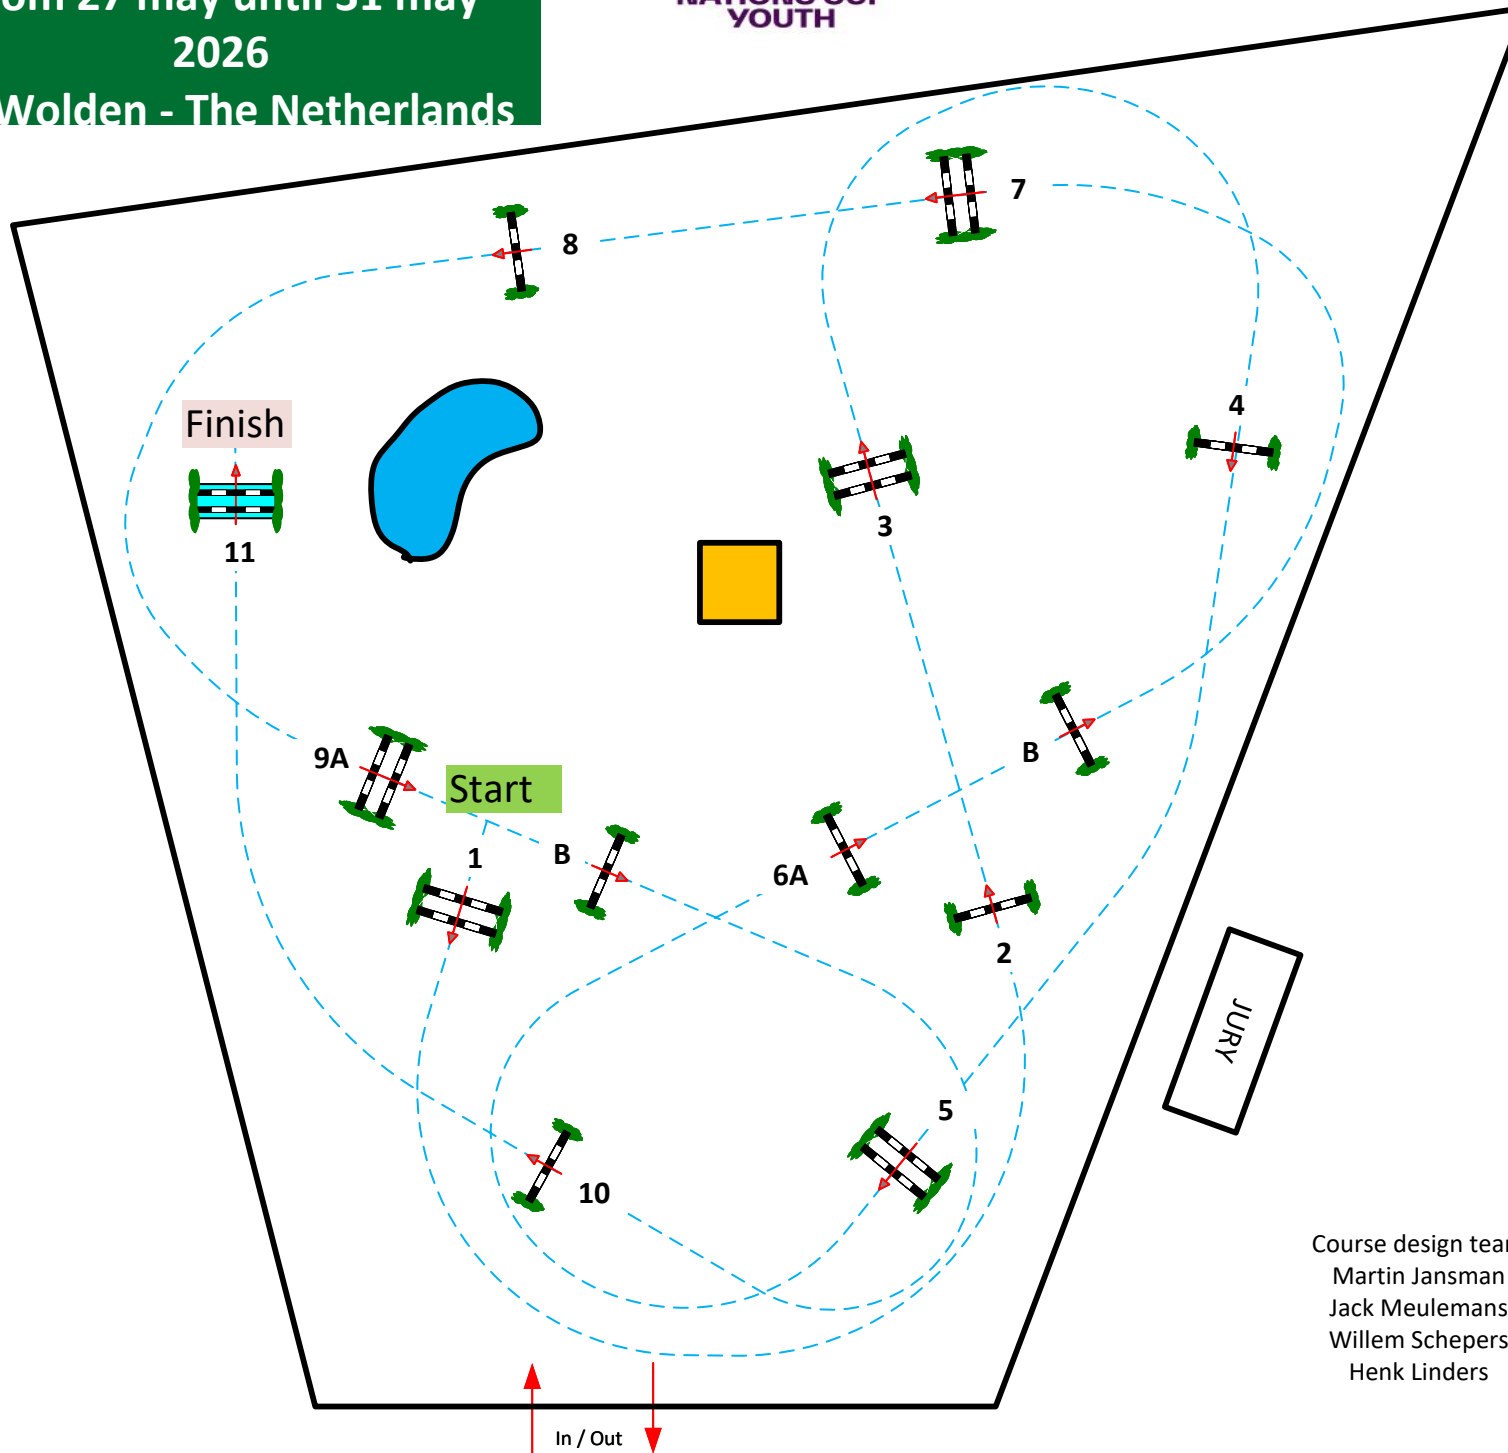

CSIO 2026

P/CH/J/YR

From 27 may until 31 may
2026

De Wolden - The Netherlands

Jaap Broek
Arena

S16

CSIOJY Big tour 1,35

Competition against the clock

donderdag 28 mei 2026

Table: A
National RG: 220.2.1
FEI RG / Art.
Height: 1,35 m

Speed: 350 m/min

Length: 480 m
Time allowed: 83 sec
Time limit: 166 sec

Obstacles: 11
Efforts: 13
Penalty sec
Closed combination:

Course design team
Martin Jansman
Jack Meulemans
Willem Schepers
Henk Linders