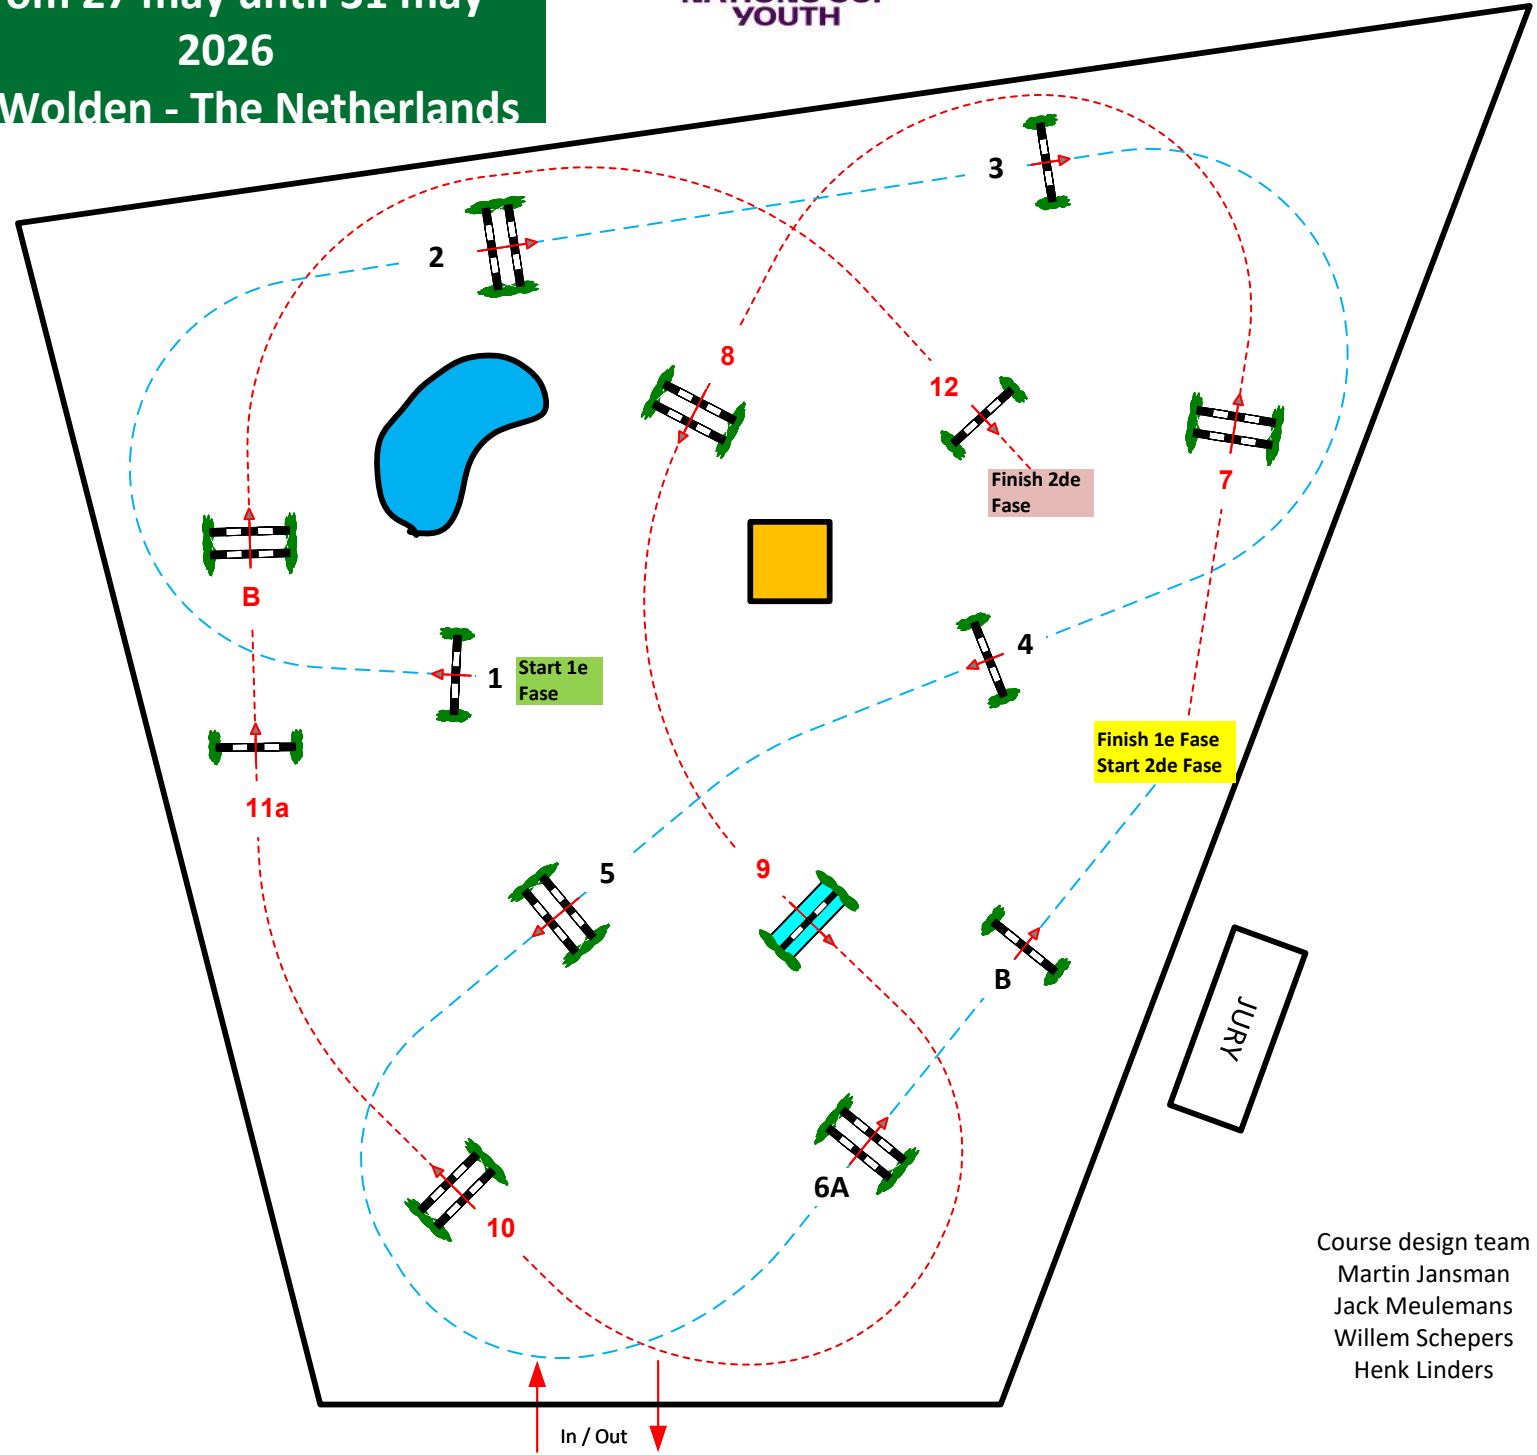

CSIO 2026
P/CH/J/YR
From 27 may until 31 may
2026
De Wolden - The Netherlands

Jaap Broek
Arena

S21

CSIOJY Small tour 1,30
Competition against the clock
donderdag 28 mei 2026

Table: A
 National RG: 222.2.3
 FEI RG / Art.
 Height: 1,30 m

Speed: 350 m/min
 Length: 250 m
 Time allowed: 43 sec
 Time limit: 86 sec

Obstacles: 6
 Efforts: 7
 Penalty sec
 Closed combination:

2nd Phase: **7 t/m 12**
 Length: 250 m
 Time allowed: 43 sec
 Time limit: 86 sec