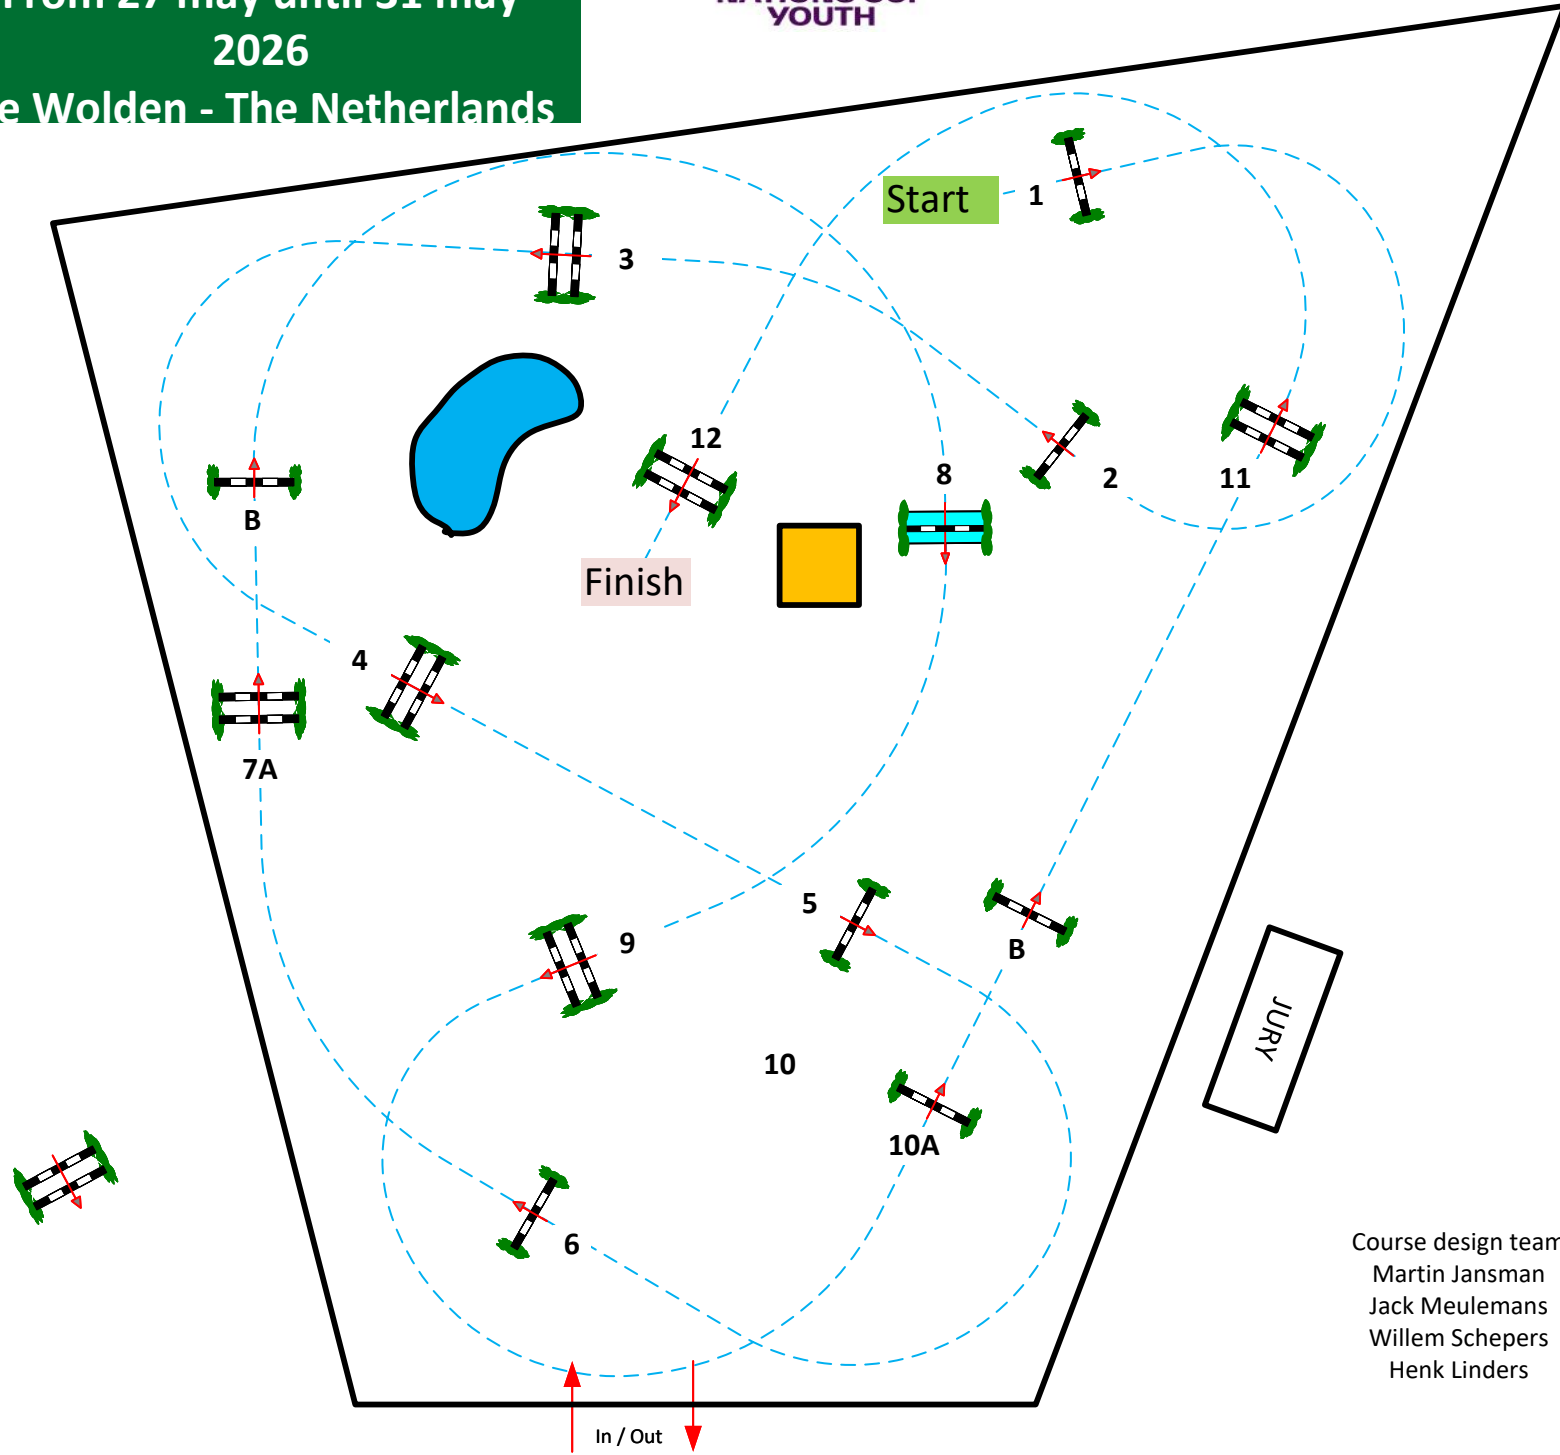

CSIO 2026

P/CH/J/YR

From 27 may until 31 may
2026

De Wolden - The Netherlands

Jaap Broek
Arena

S23

CSIOP Small tour 1,25

Competition against the clock

vrijdag 29 mei 2026

Table: A
National RG: 220.2.1.1
FEI RG / Art.
Height: 1,25 m

Speed: 350 m/min

Length: 480 m
Time allowed: 83 sec
Time limit: 166 sec

Obstacles: 12
Efforts: 14
Penalty sec
Closed combination:

Course design team
Martin Jansman
Jack Meulemans
Willem Schepers
Henk Linders