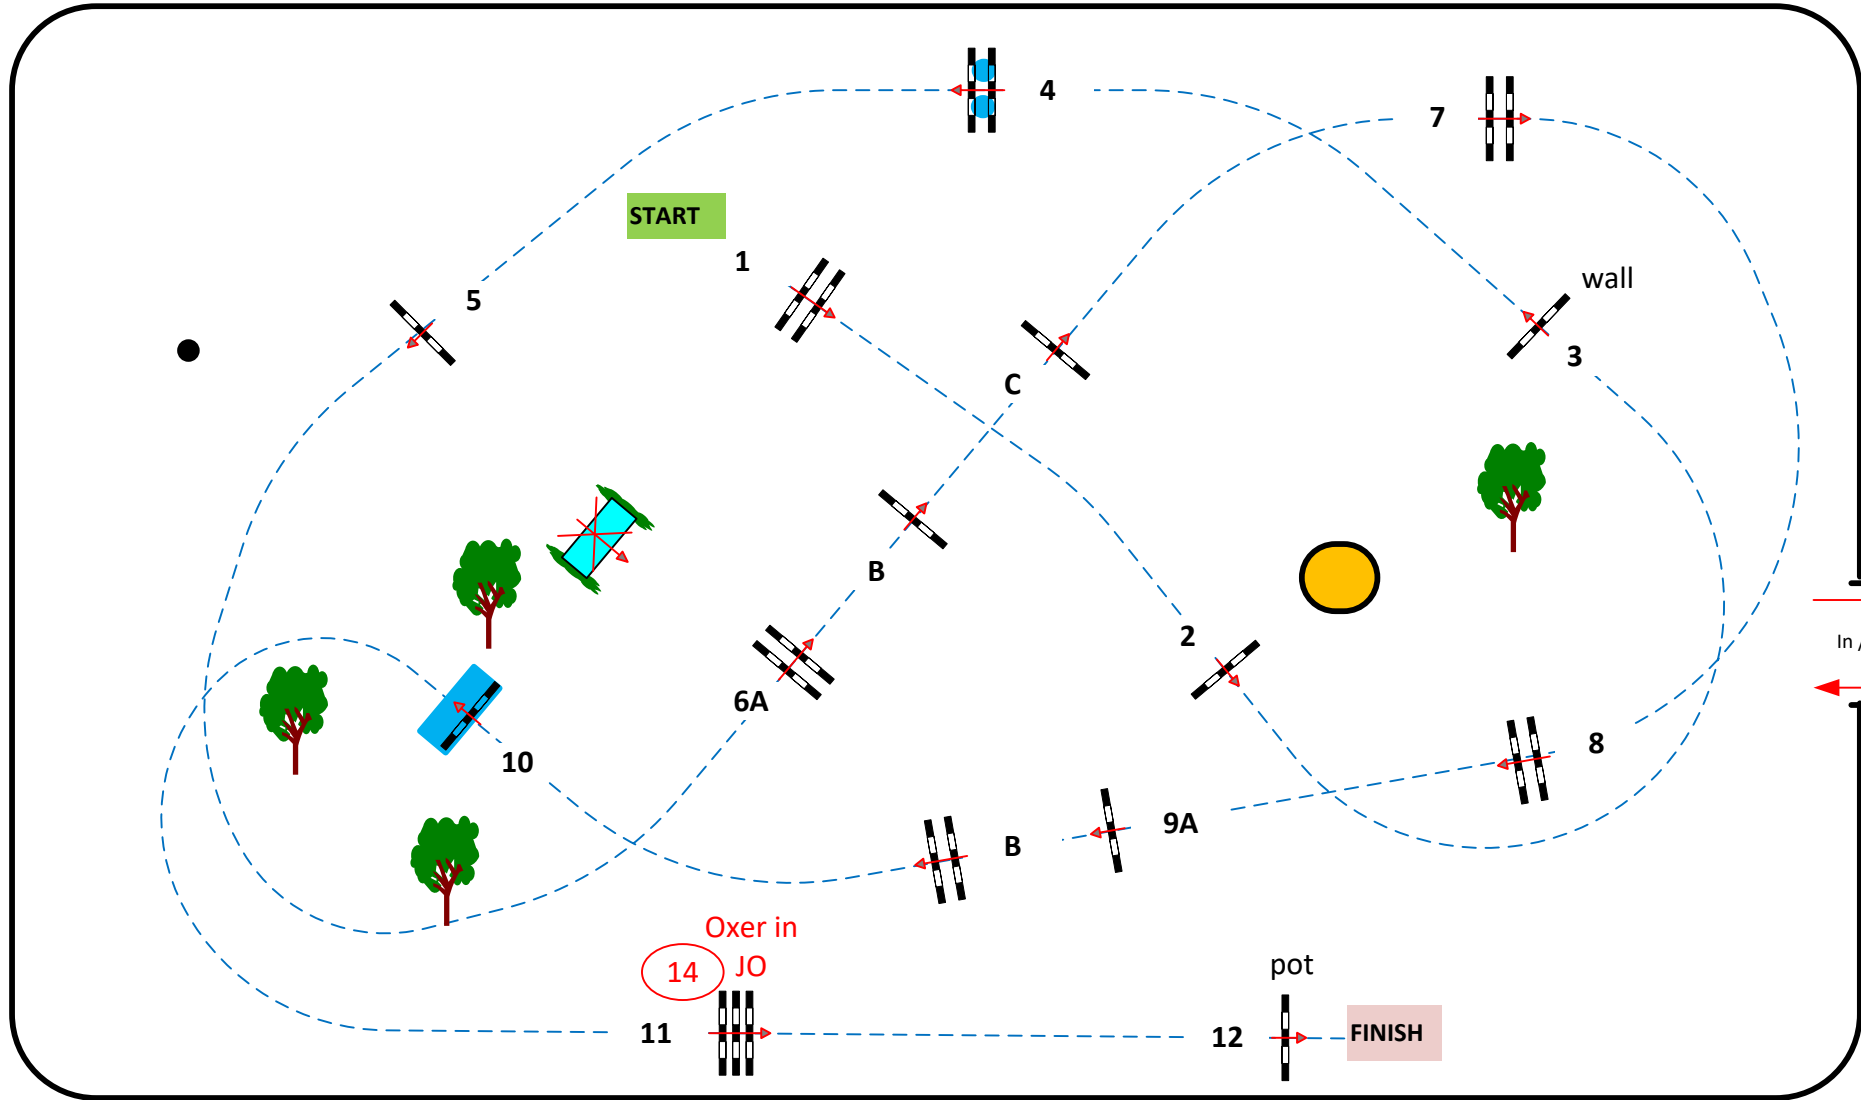

CSIO 2026
P/CH/J/YR
From 27 until 31 may 2026
De Wolden - The Netherlands

Table: A	Speed: 350 m/min	Obstacles: 12	Jump-off: 1 - 4 - 5 - 6AB - 9B - 10 - 14
FEI RG / Art. 220.2.1.2	Length: 440 m	Efforts: 15	Length: 290 m
Height: 1,30 m	Time allowed: 76 sec		Time allowed: 50 sec
	Time limit: 152 sec		Time limit: 100 sec

**Jantje Broek – Dekker
Arena**

S26

Children Grand Prix
Competition with jump-off
zaterdag 30 mei 2026

In / Out

Henk Linders
FEI Level 3 course designer
+31628967089

Course Design team:
Henk Linders
Martin Jansman
Sjack Meuleman
Willem Schepers