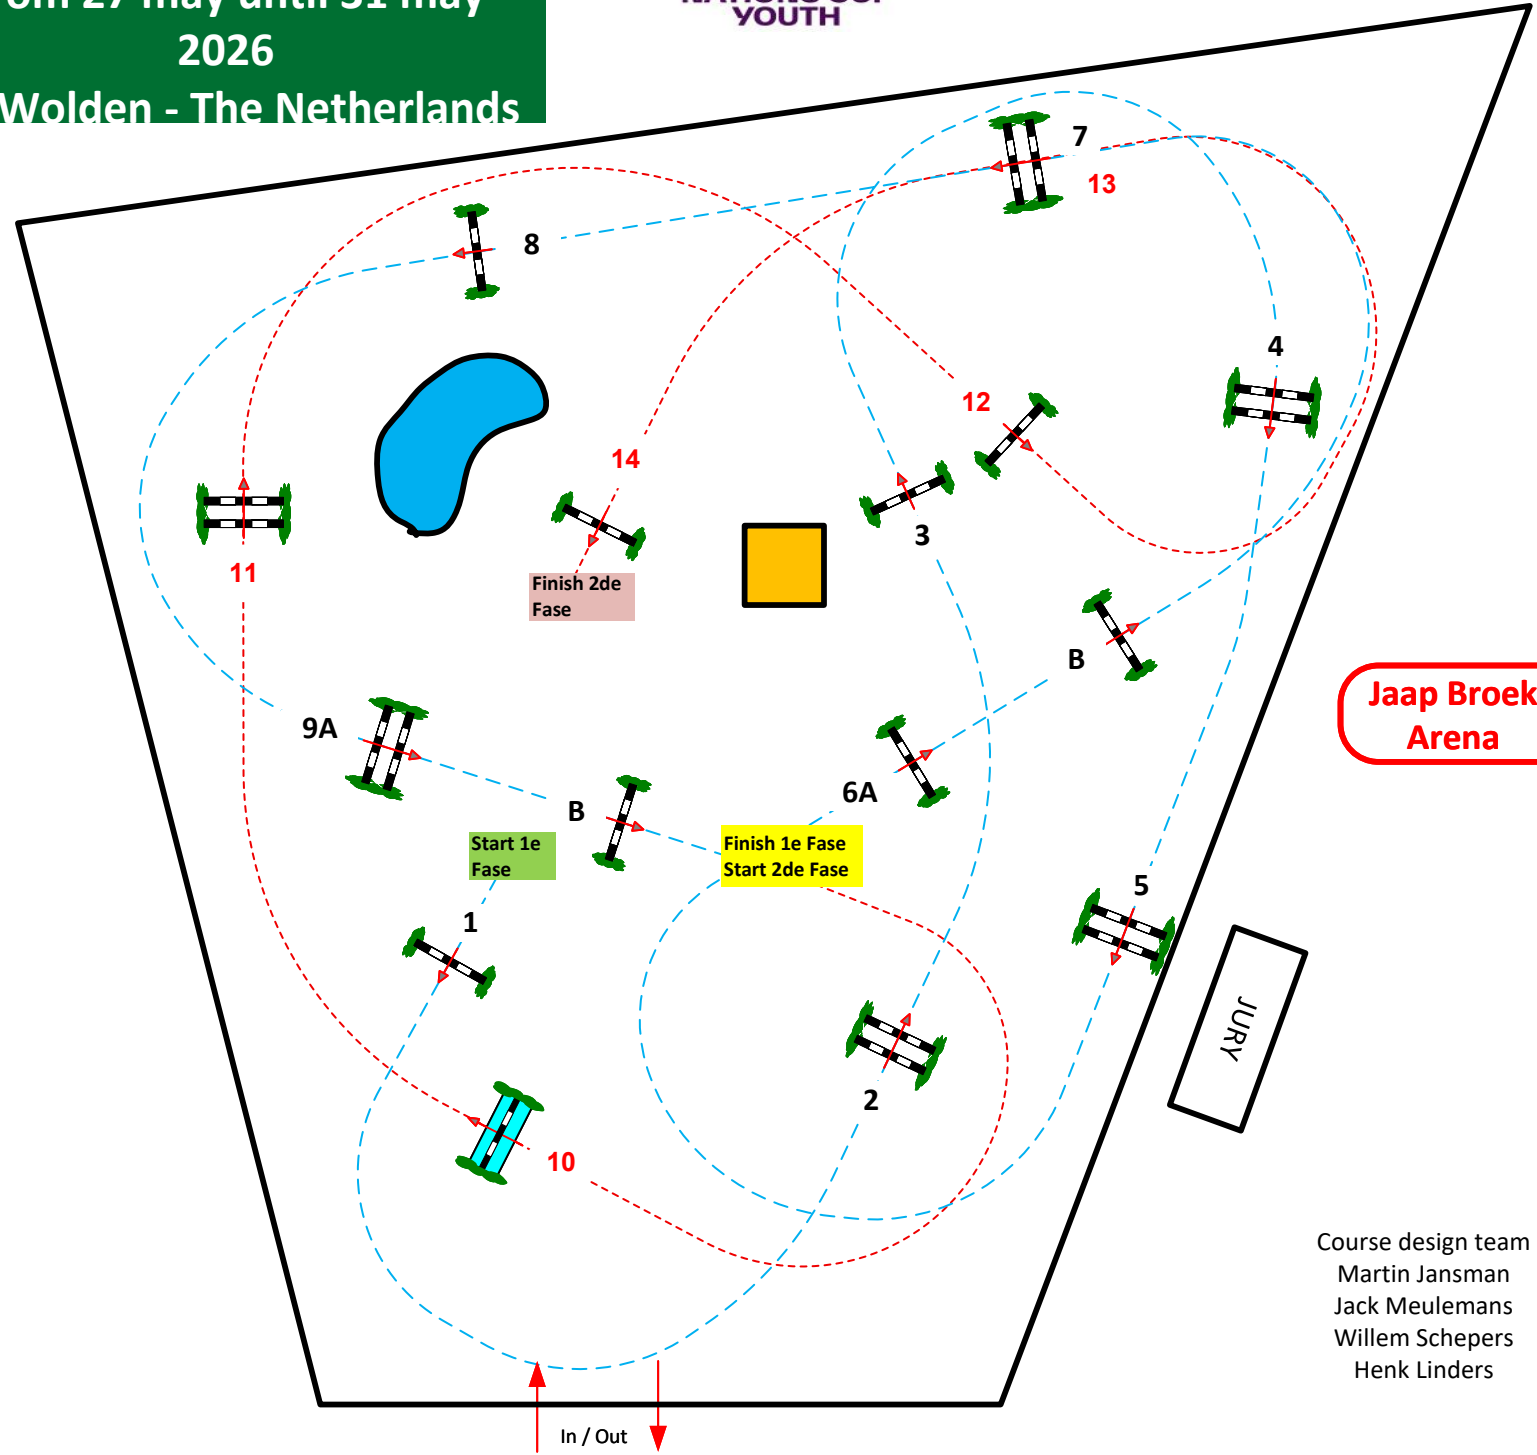

CSIO 2026
P/CH/J/YR
From 27 may until 31 may
2026
De Wolden - The Netherlands

Jaap Broek Arena

S34

CSIOJY Small tour 1,30

Competition in two Phases A+A

zondag 31 mei 2026

Table: A
 National RG: 222.1.4.3.
 FEI RG / Art.
 Height: 1,30 m

Speed: 350 m/min
 Length: 390 m
 Time allowed: 67 sec
 Time limit: 134 sec

Obstacles: 9
 Efforts: 11
 Penalty sec
 Closed combination:

2nd Phase: **10 t/m 14**
 Length: 240 m
 Time allowed: 42 sec
 Time limit: 84 sec